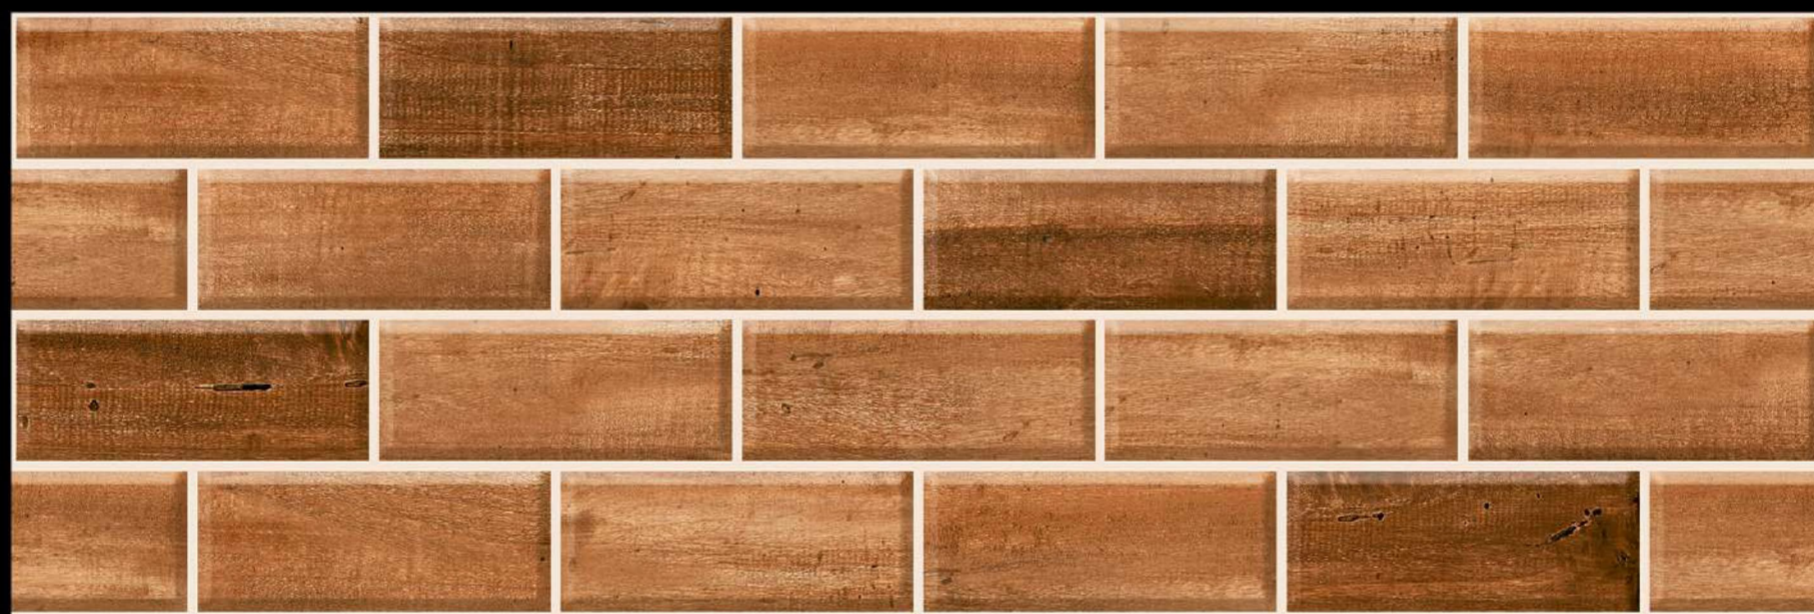

PINE WOOD
Collection...

MATT WOOD

Collection

200x600 mm

M
A
A
T

824701-L

824701-HL1

824701-D