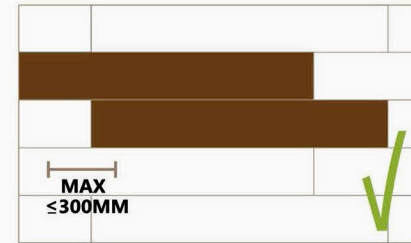

INSTALLATION ADVICE

The longest side should be staggered no more than 300mm when laid in running bond.