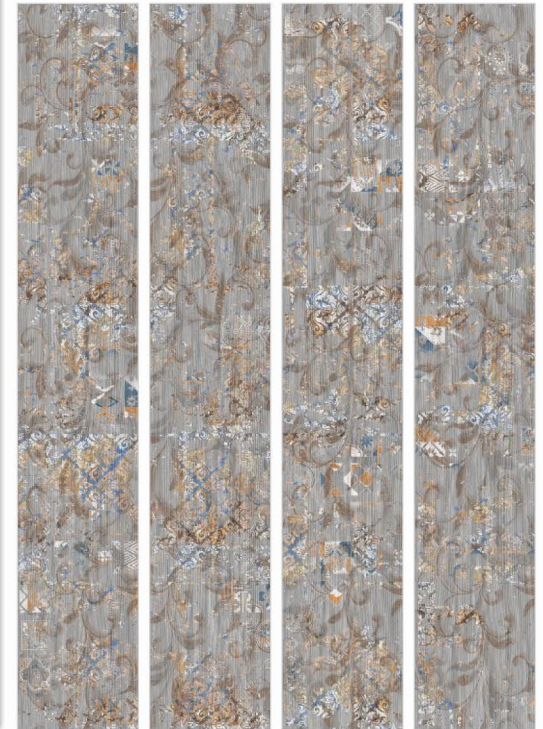

NOVA GREY HL

200x1200mm
wood collection

RUSTIC
FINISH

Hotels

Bar-Restaurants

Housing

Shops