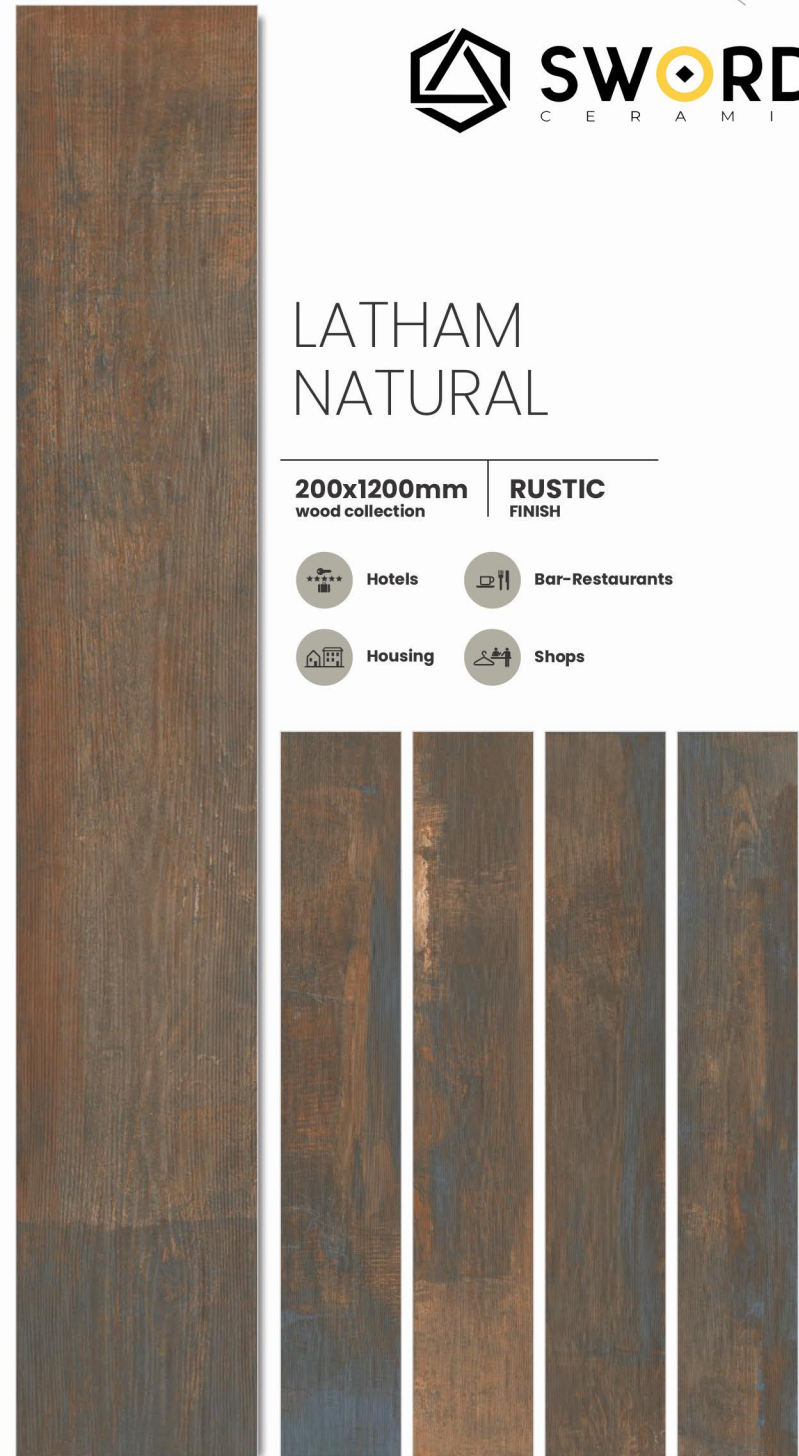

RUSTIC
FINISH

Hotels

Bar-Restaurants

Housing

Shops

LATHAM NATURAL

200x1200mm
wood collection

RUSTIC
FINISH

Hotels

Bar-Restaurants

Housing

Shops

LATHAM RED

200x1200mm
wood collection

RUSTIC
FINISH

Hotels

Bar-Restaurants

Housing

Shops

MARLIN BLACK

MARLIN CREMA

200x1200mm
wood collection

RUSTIC
FINISH

Hotels