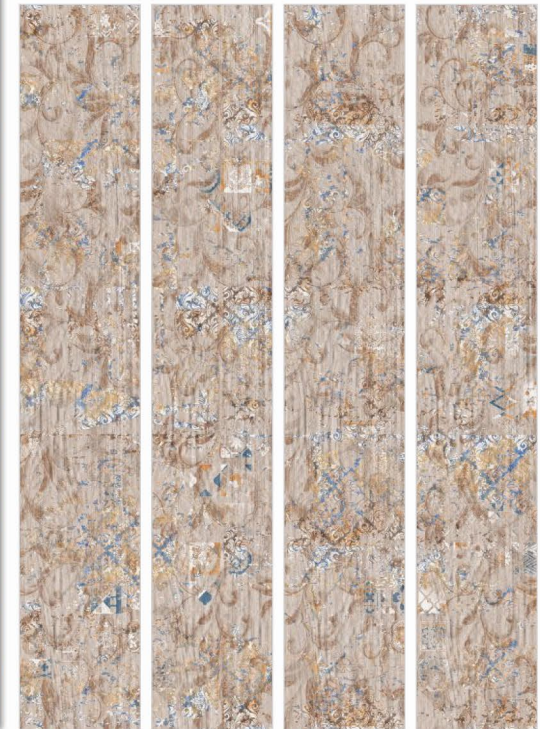

Hotels

Bar-Restaurants

Housing

Shops

NOVA GREY

200x1200mm
wood collection

RUSTIC
FINISH

Hotels