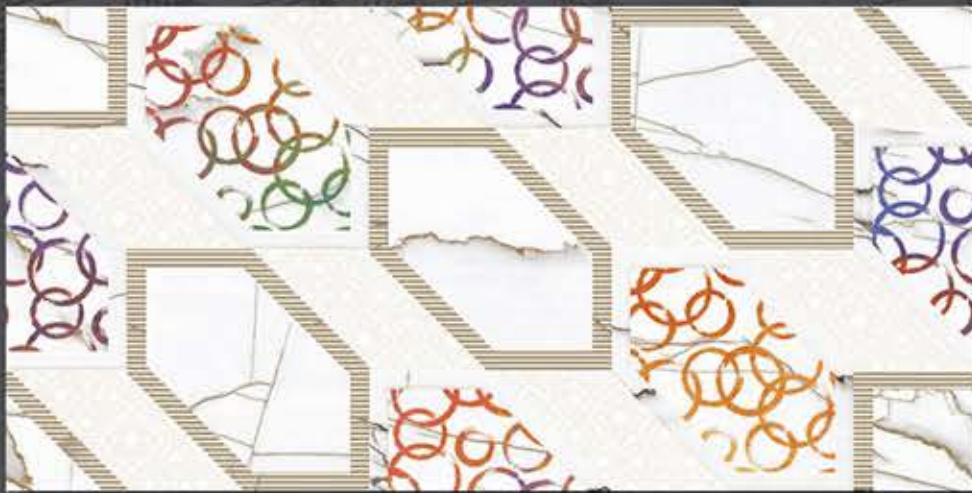

DESIGN No : 8069

LT

HL-1

LT

300x600mm

DIGITAL
WALL TILES

GLOSSY