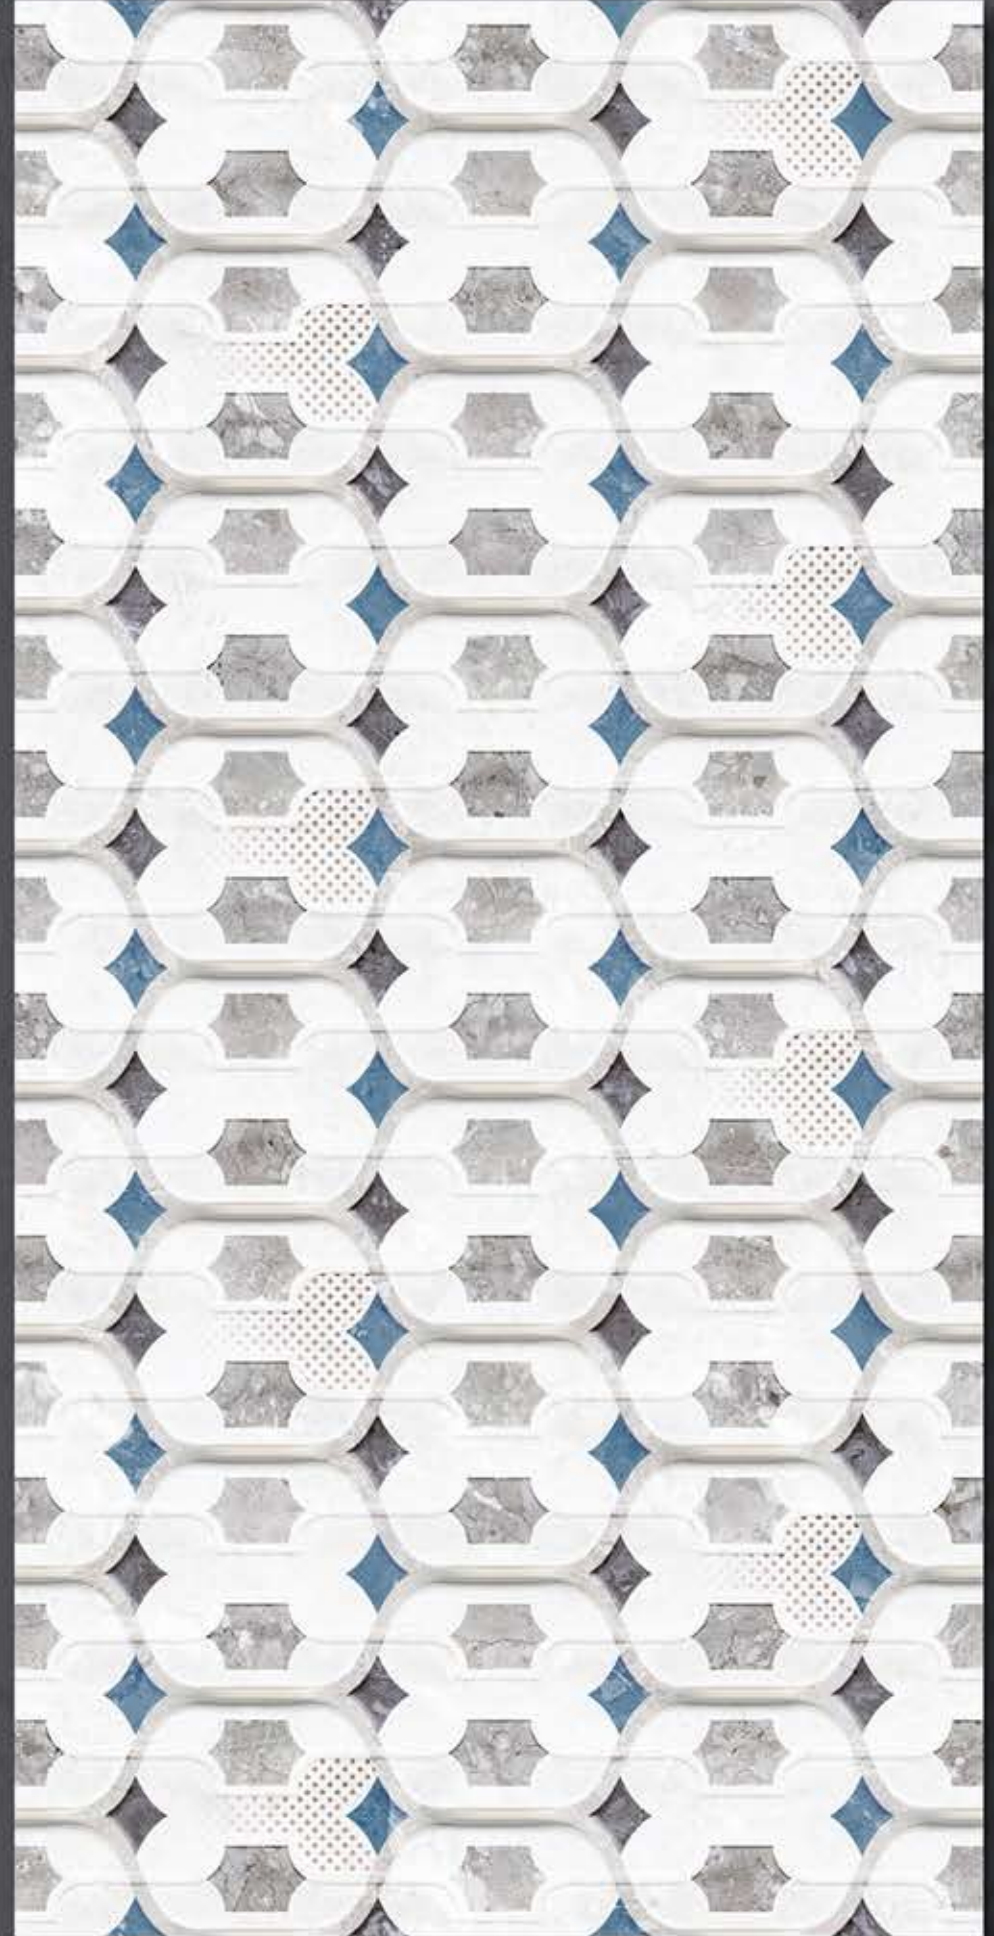

300x600mm

DIGITAL
WALL TILES

GLOSSY