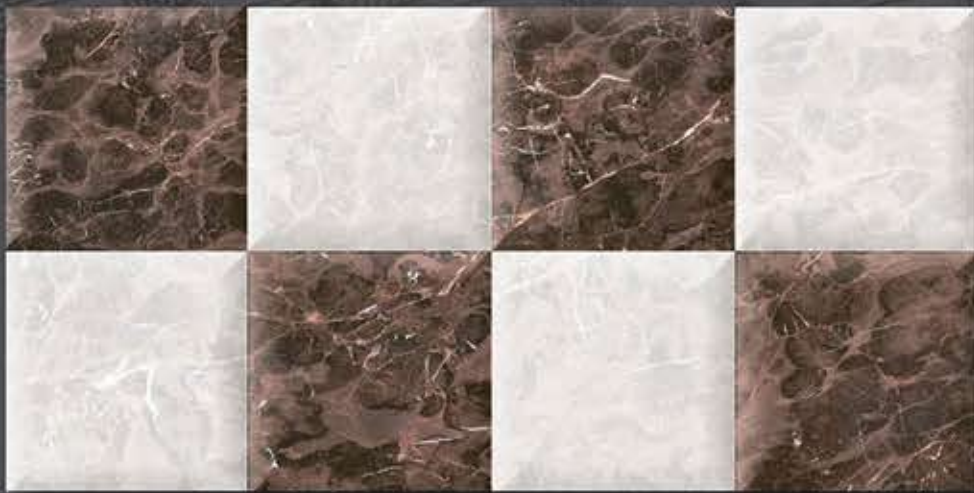

DESIGN No : 8021

LT

HL-1

DK

300x600mm

DIGITAL
WALL TILES

GLOSSY