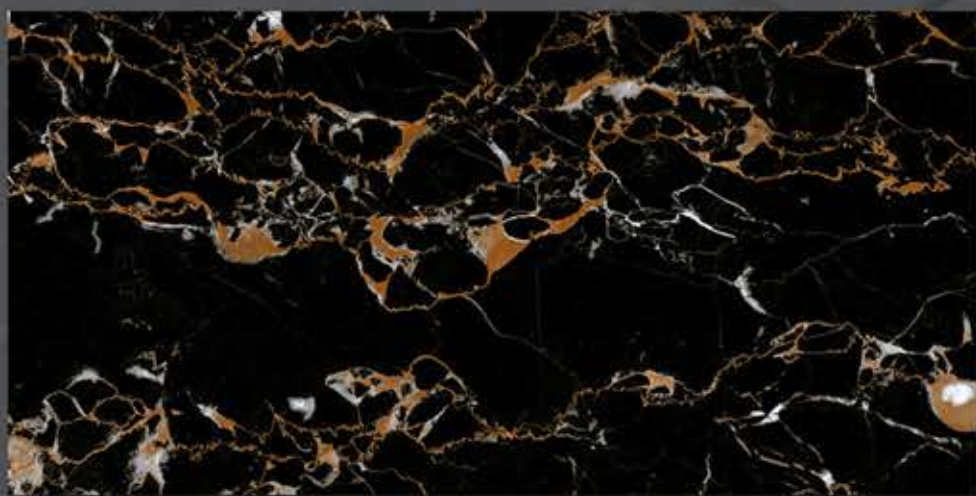

DESIGN No : 8008

LT

HL-1

DK

300x600mm

DIGITAL
WALL TILES

GLOSSY