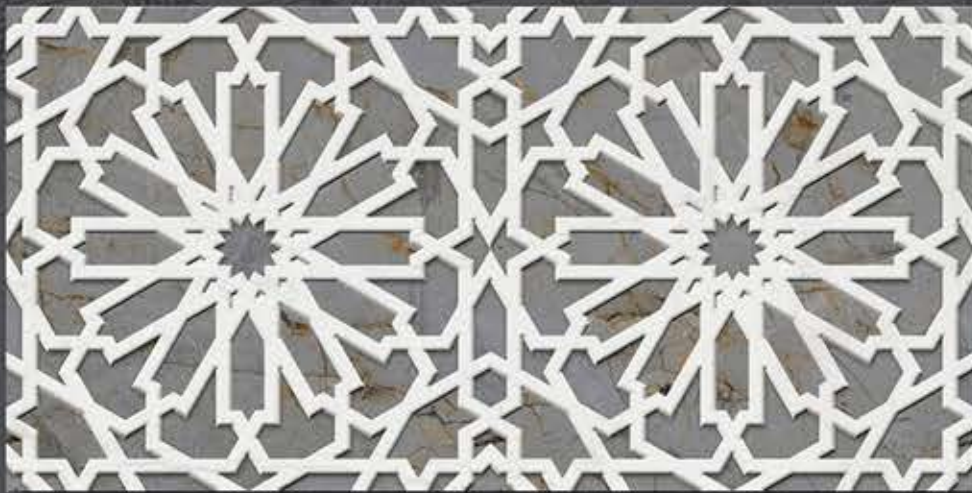

DESIGN No : 8046

LT

HL-1

DK

300x600mm

DIGITAL
WALL TILES

GLOSSY