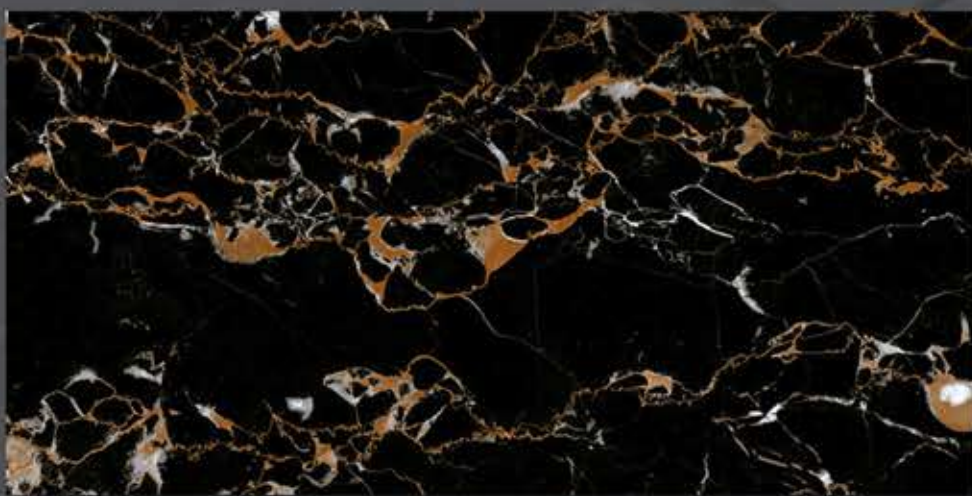

DESIGN No : 8008

LT

HL-2

DK

300x600mm

DIGITAL
WALL TILES

GLOSSY