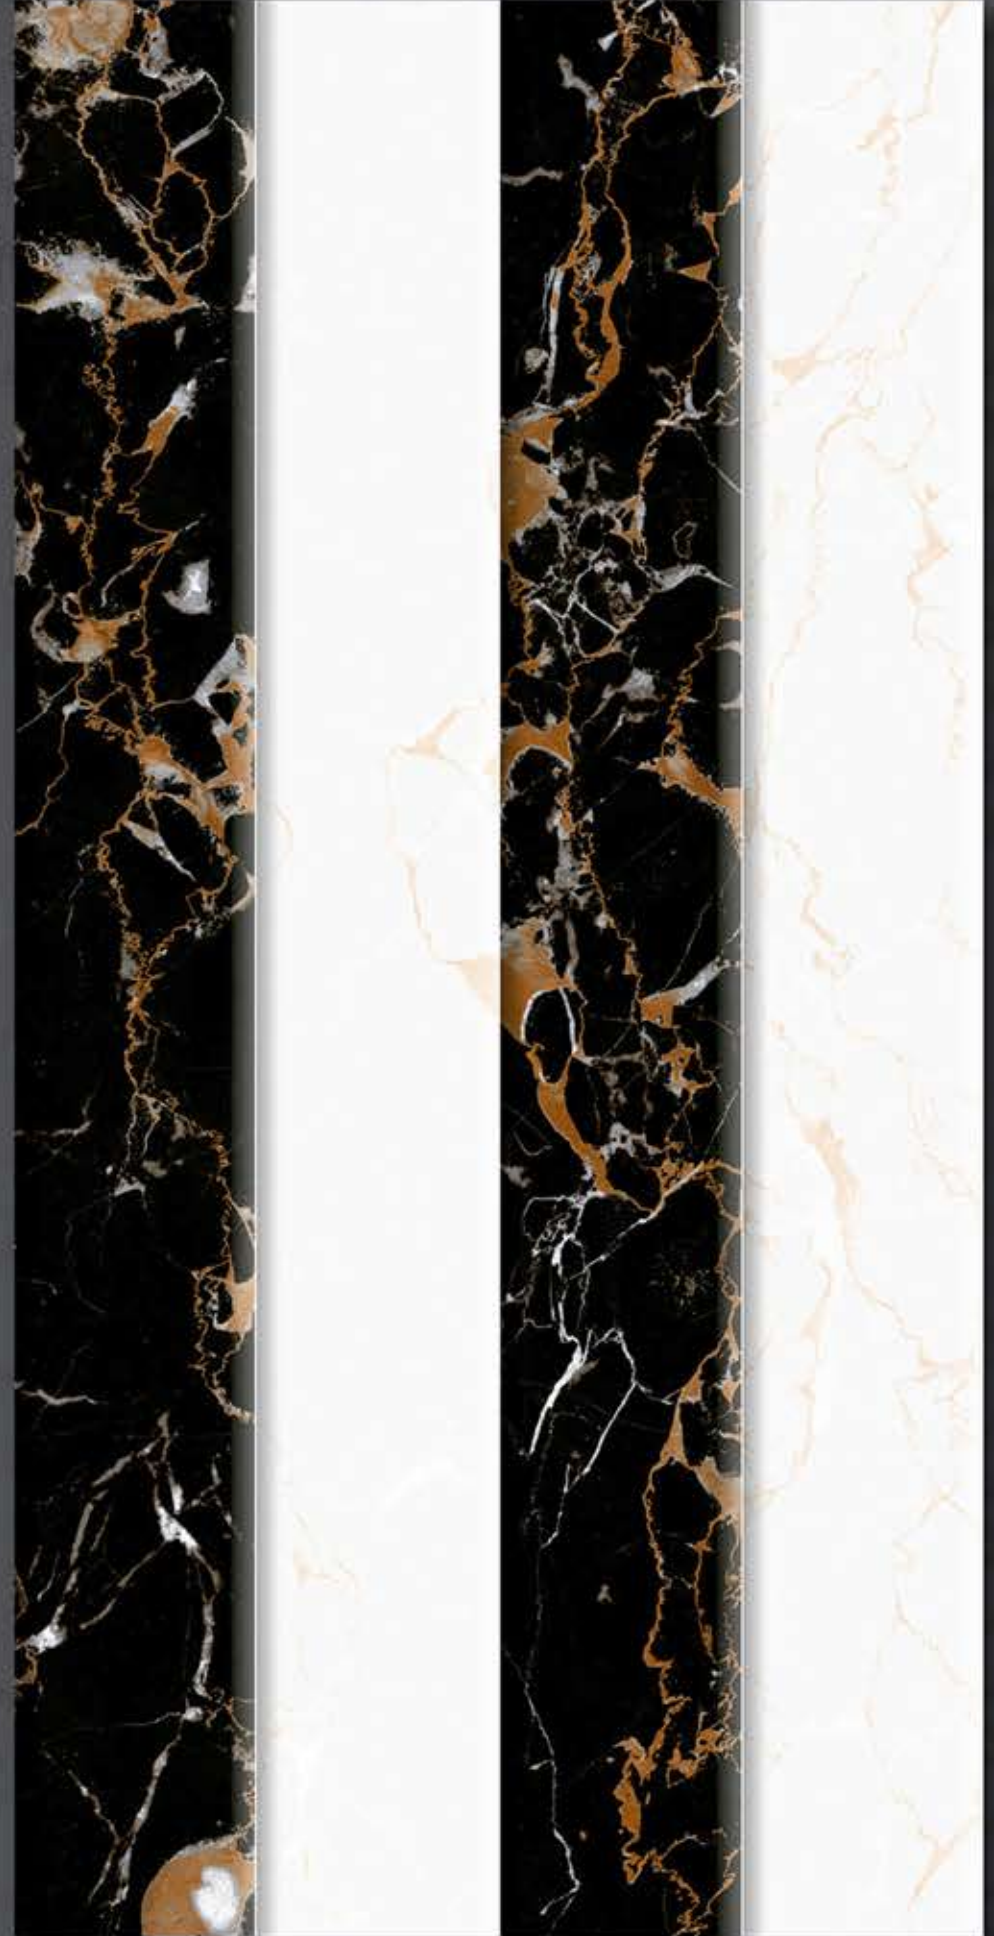

300x600mm

DIGITAL
WALL TILES

GLOSSY