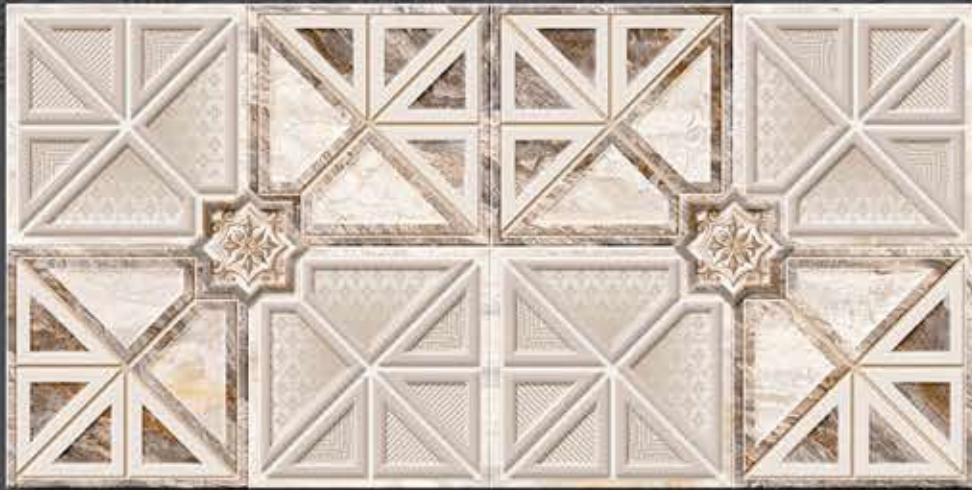

DESIGN No : 8063

LT

HL-1

DK

300x600mm

DIGITAL
WALL TILES

GLOSSY