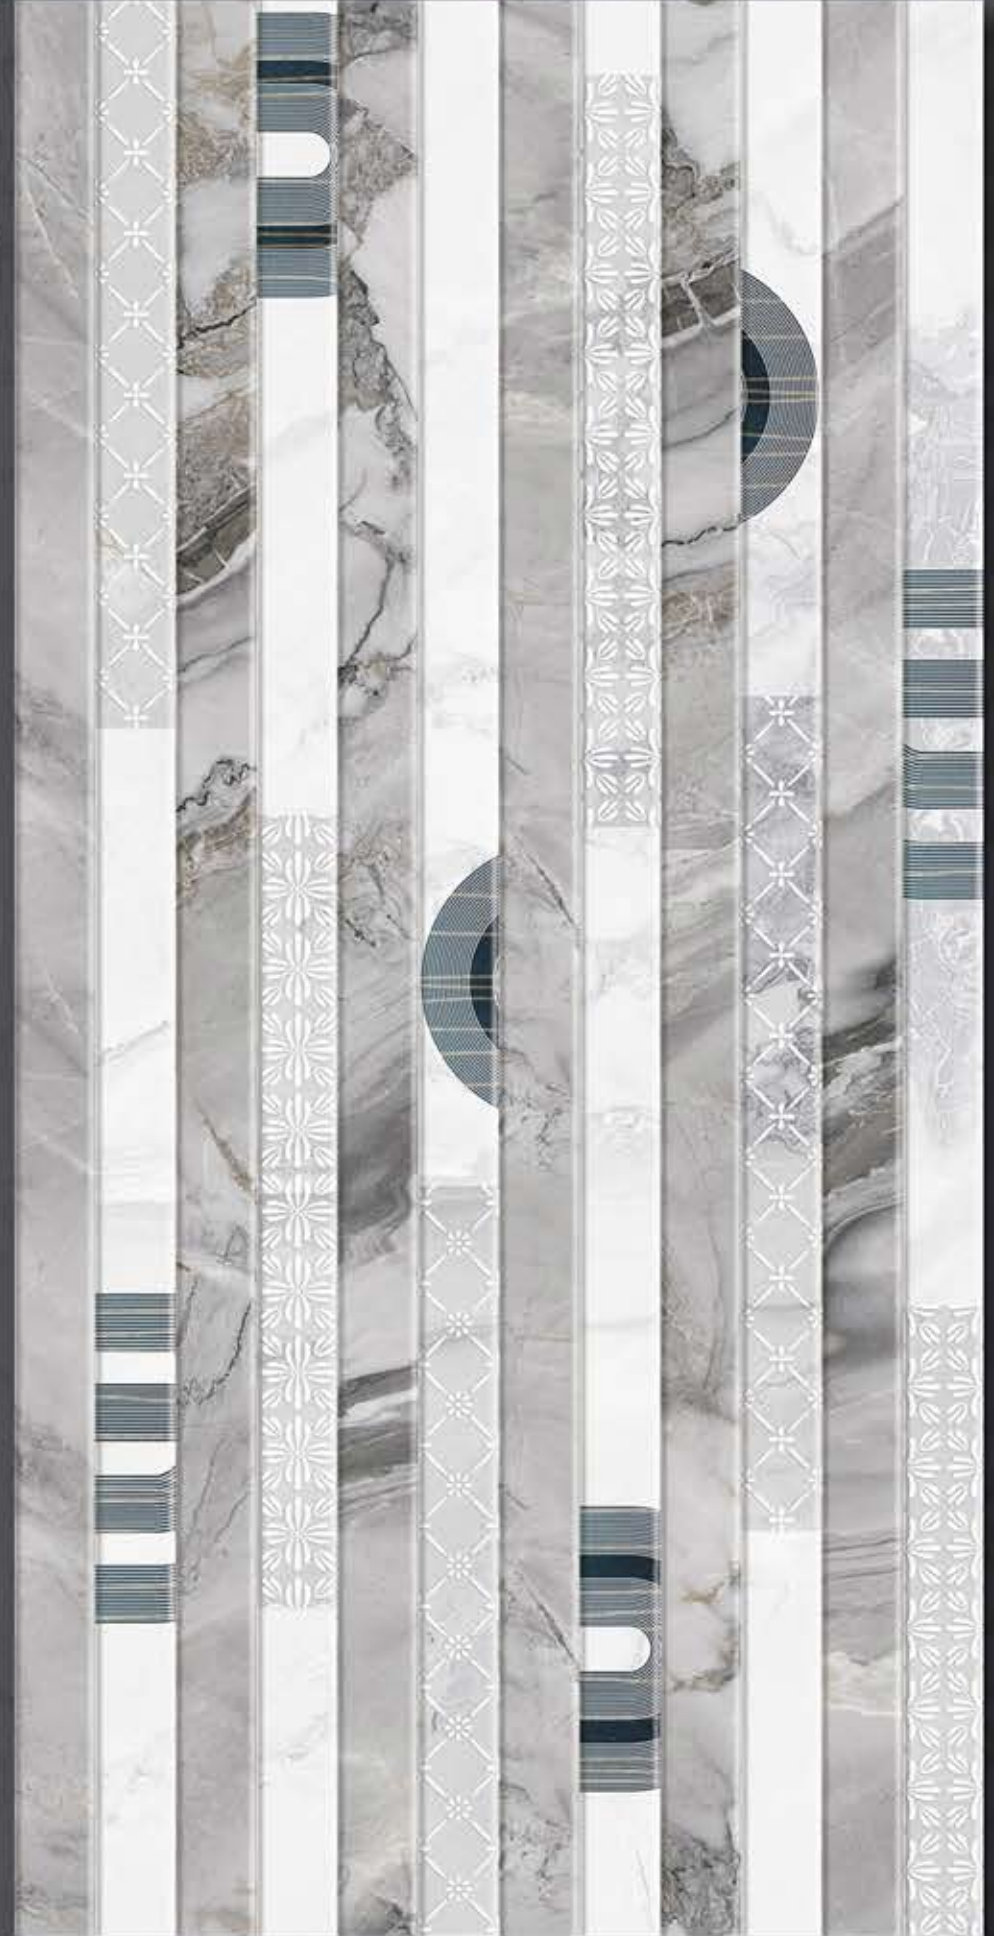

300x600mm

DIGITAL
WALL TILES

GLOSSY