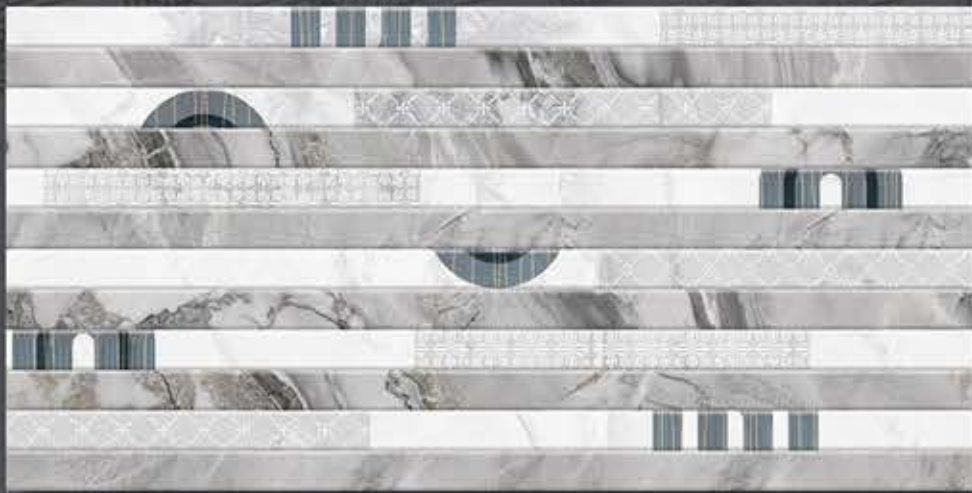

DESIGN No : 8035

LT

HL-1

DK

300x600mm

DIGITAL
WALL TILES

GLOSSY