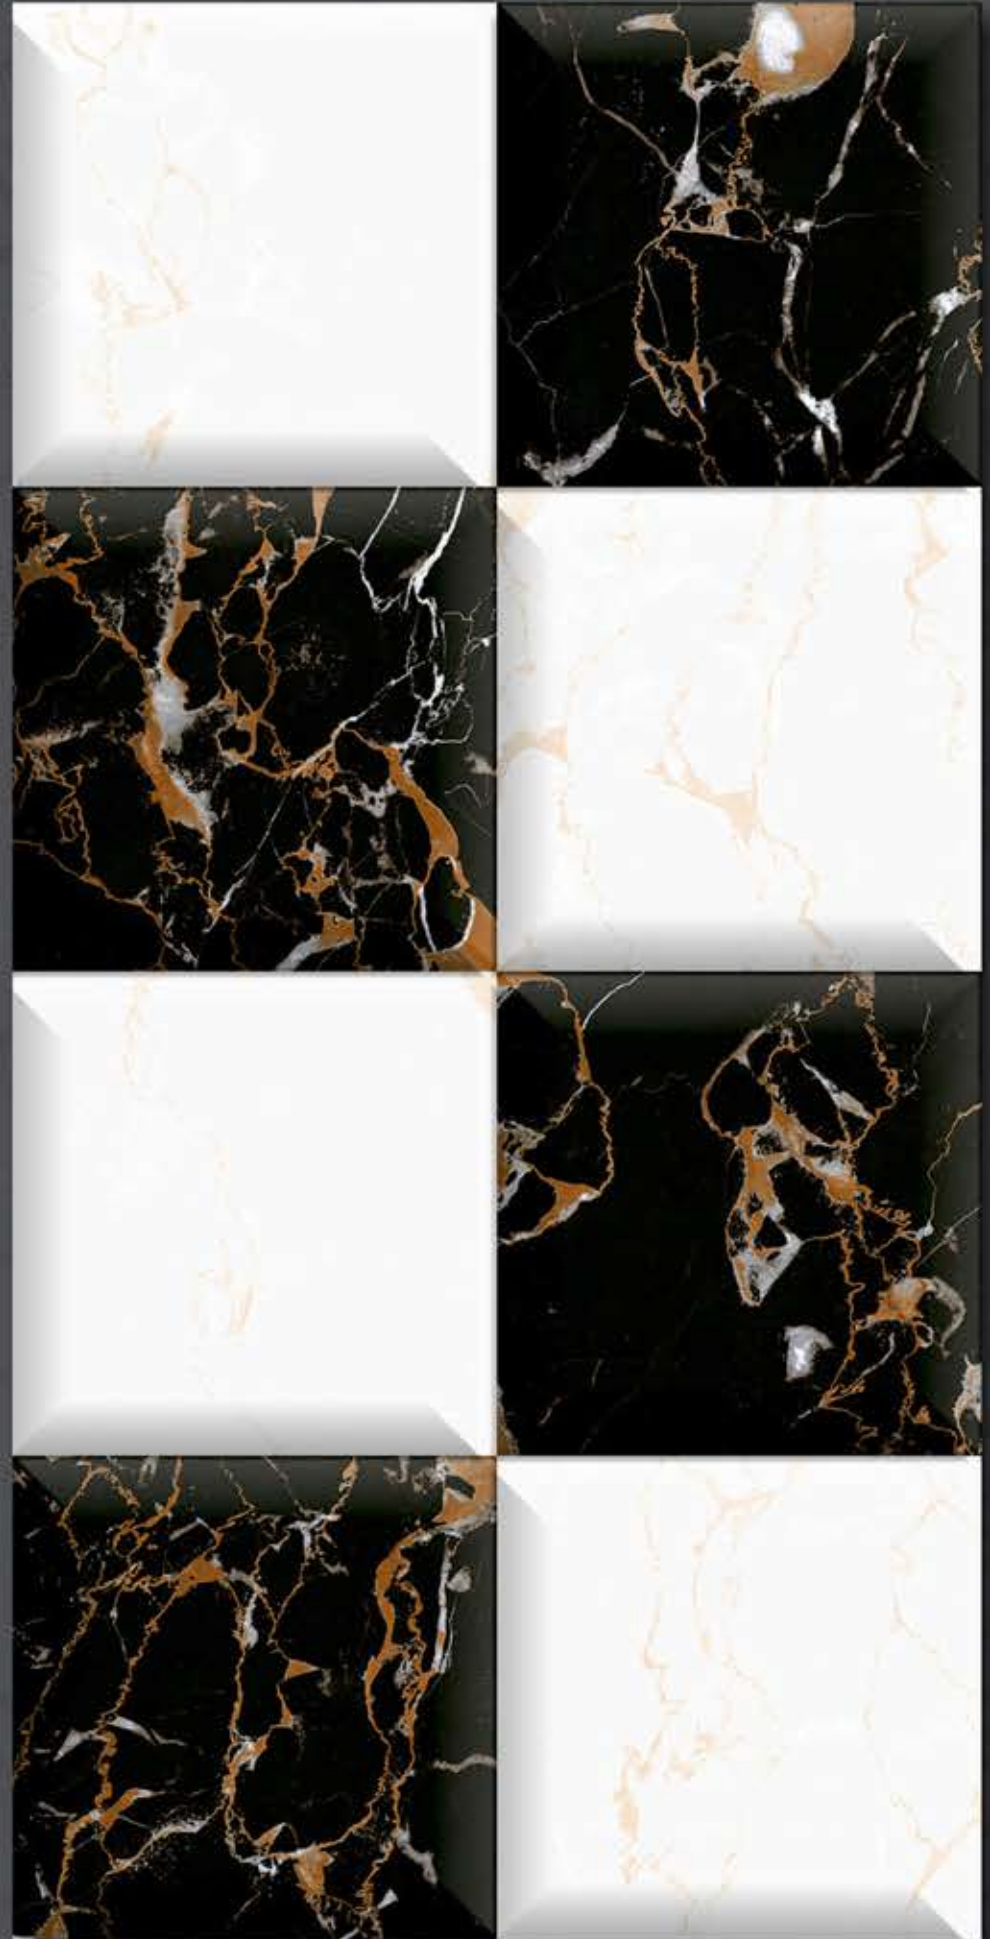

300x600mm

DIGITAL
WALL TILES

GLOSSY