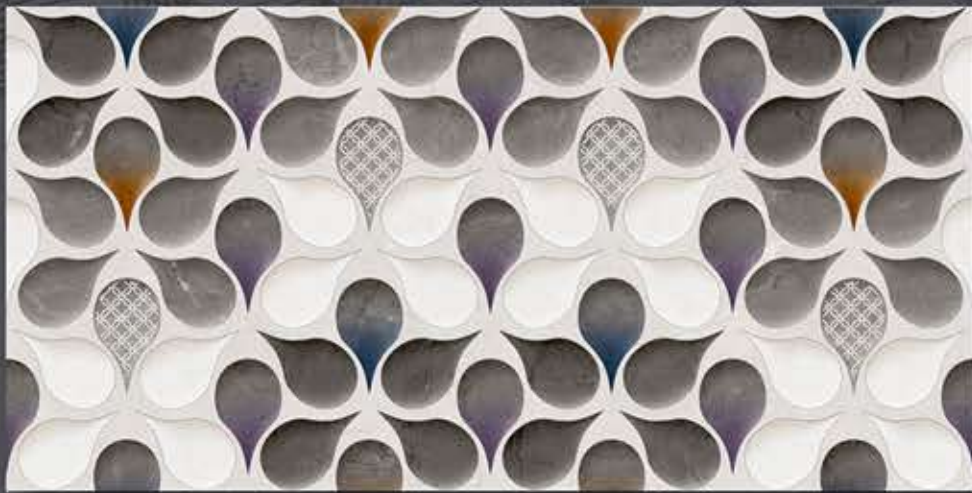

DESIGN No : 8109

LT

HL-1

DK

300x600mm

DIGITAL
WALL TILES

GLOSSY