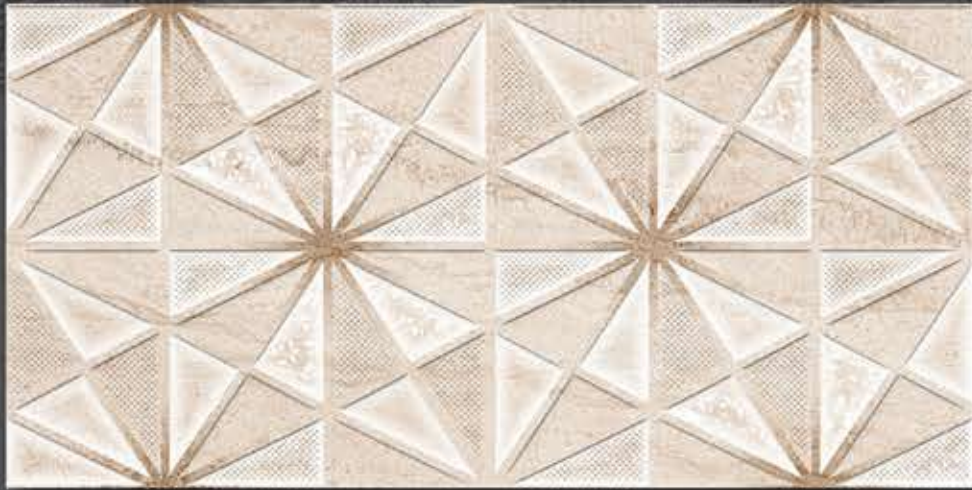

DESIGN No : 9043

LT

HL-1

LT

300x600mm

**DIGITAL
WALL TILES**

MATT