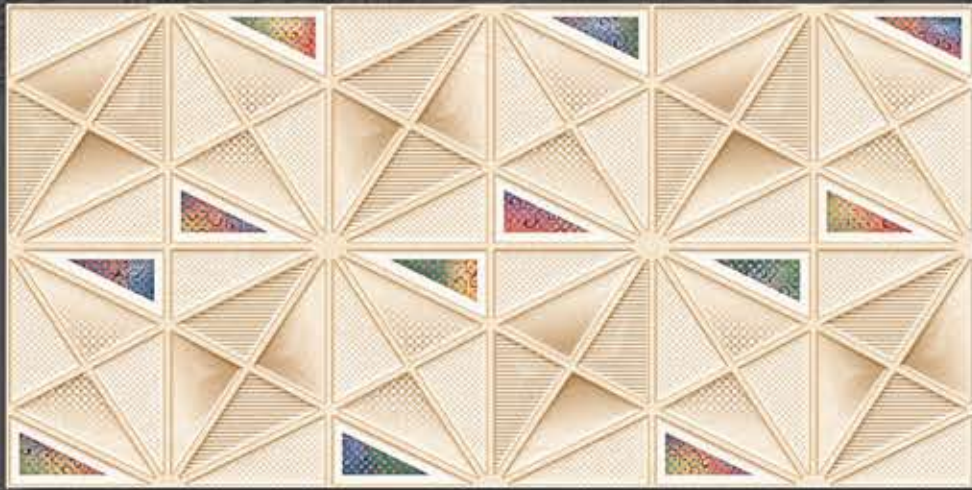

DESIGN No : 9051

LT

HL-1

LT

300x600mm

DIGITAL
WALL TILES

MATT