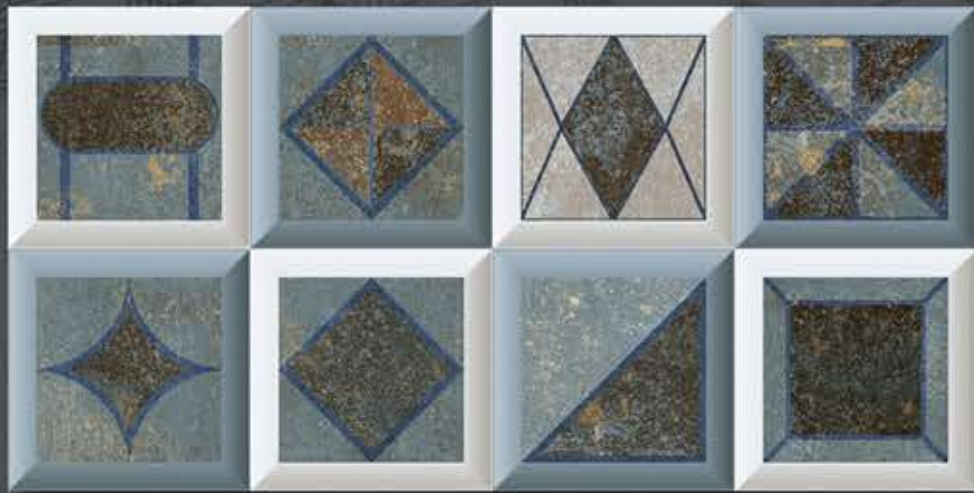

DESIGN No : 9070

LT

HL-1

DK

300x600mm

DIGITAL
WALL TILES

MATT