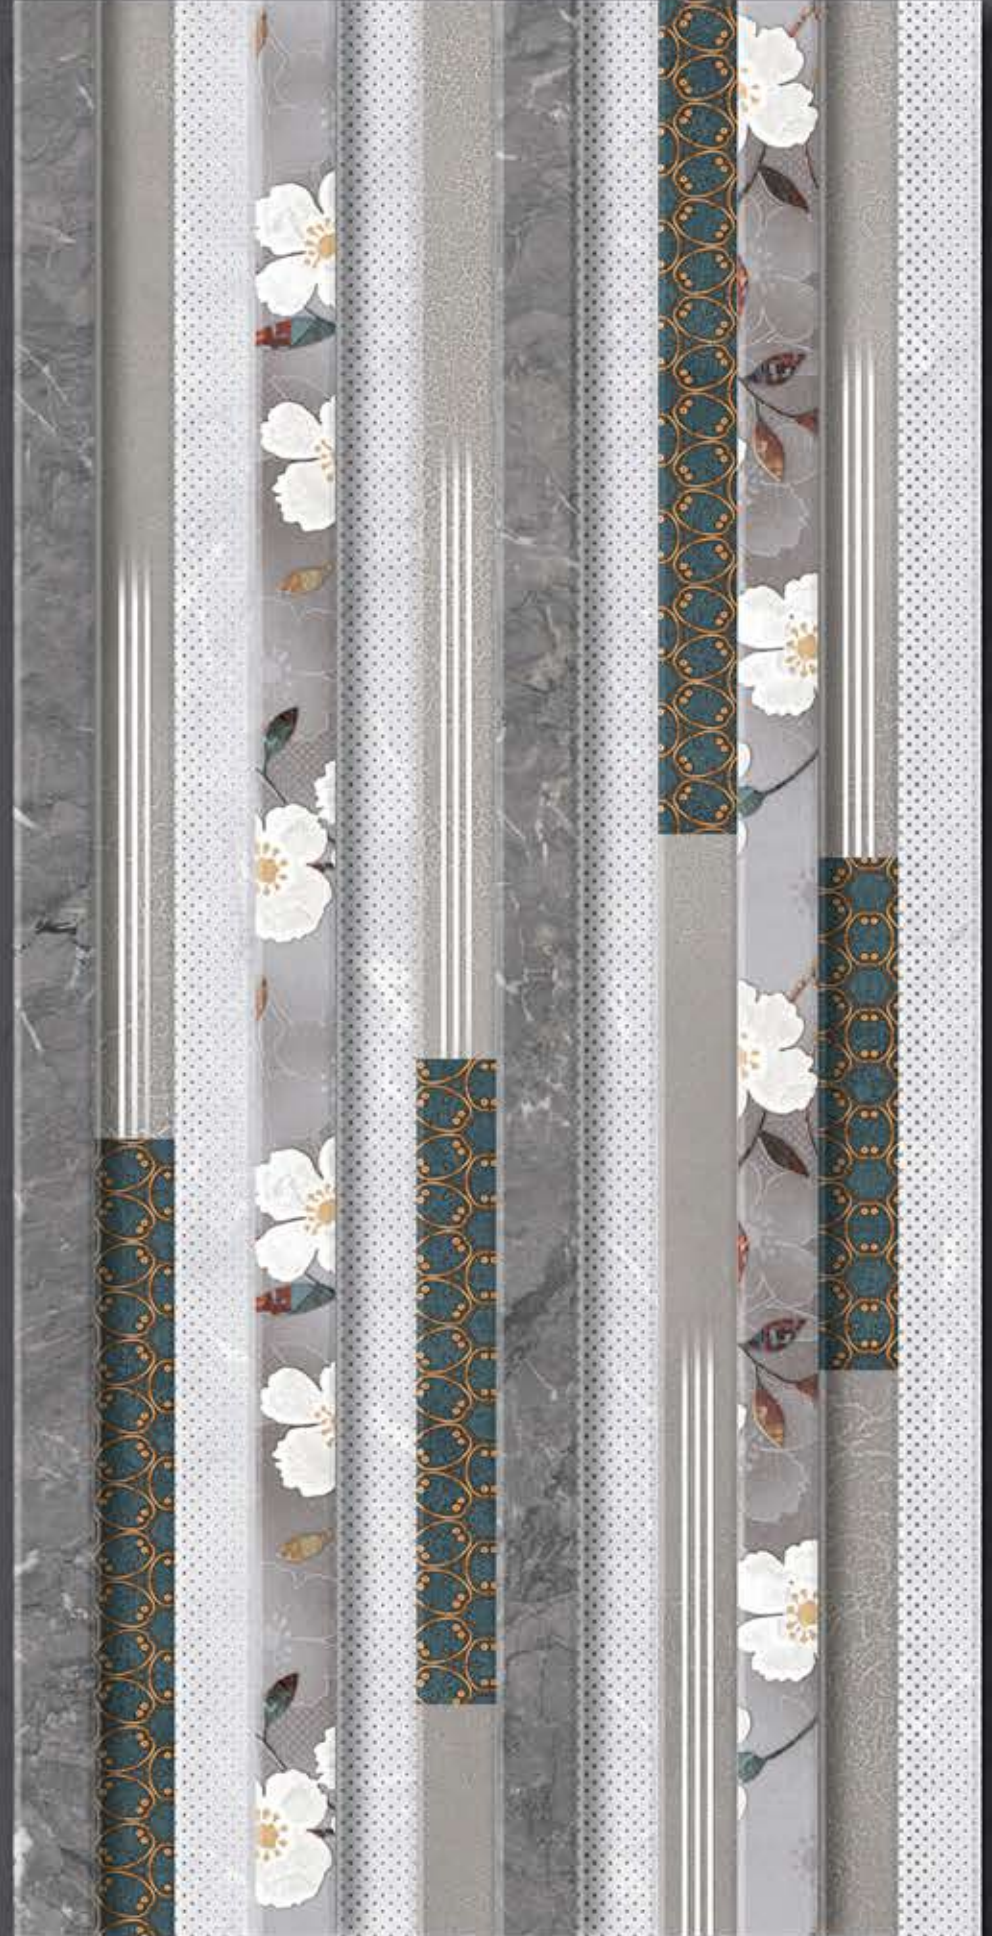

MATT

DESIGN No : 9039

LT

HL-1

DK

300x600mm

DIGITAL
WALL TILES

MATT