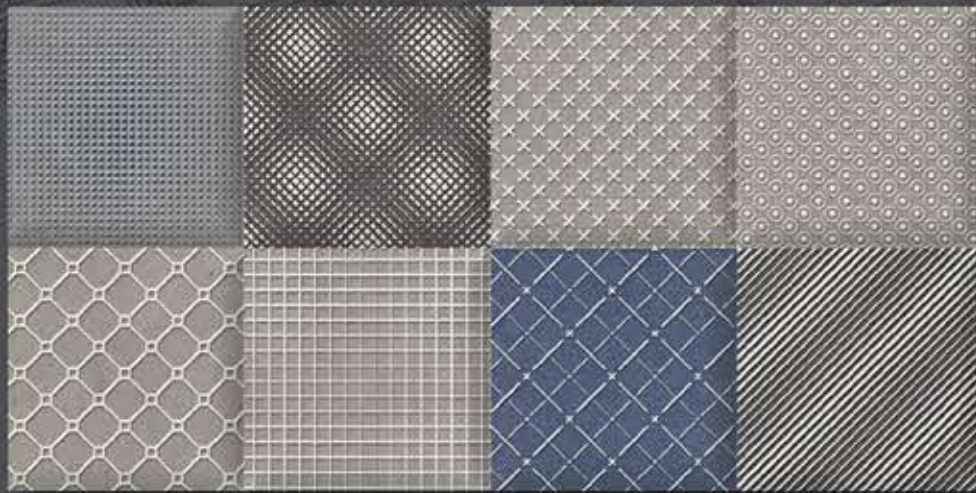

DESIGN No : 9082

LT

HL-1

DK

300x600mm

DIGITAL
WALL TILES

MATT