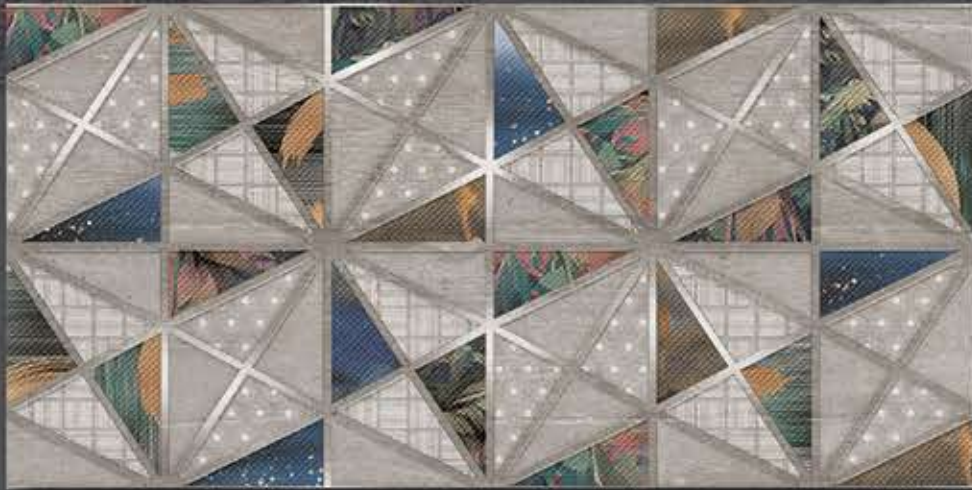

DK

300x600mm

DIGITAL
WALL TILES

MATT

DESIGN No : 9022

LT

HL-1

DK