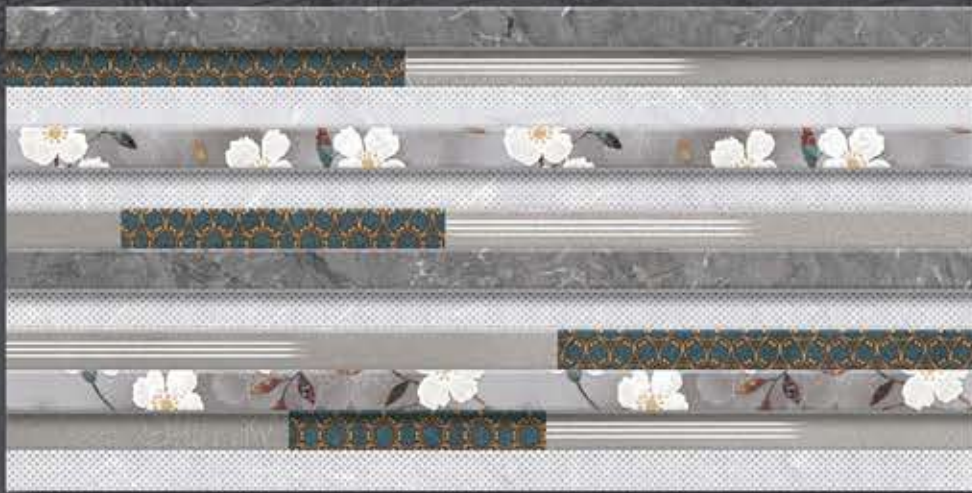

DESIGN No : 9039

LT

HL-1

DK

300x600mm

DIGITAL
WALL TILES

MATT