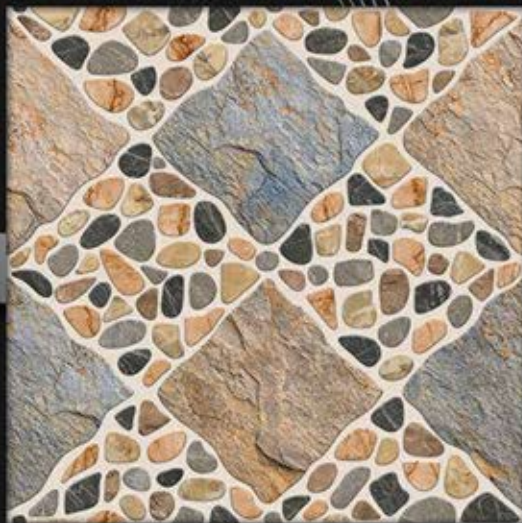

PORCELAIN TILES
396X396 mm

SWORD
CERAMIC