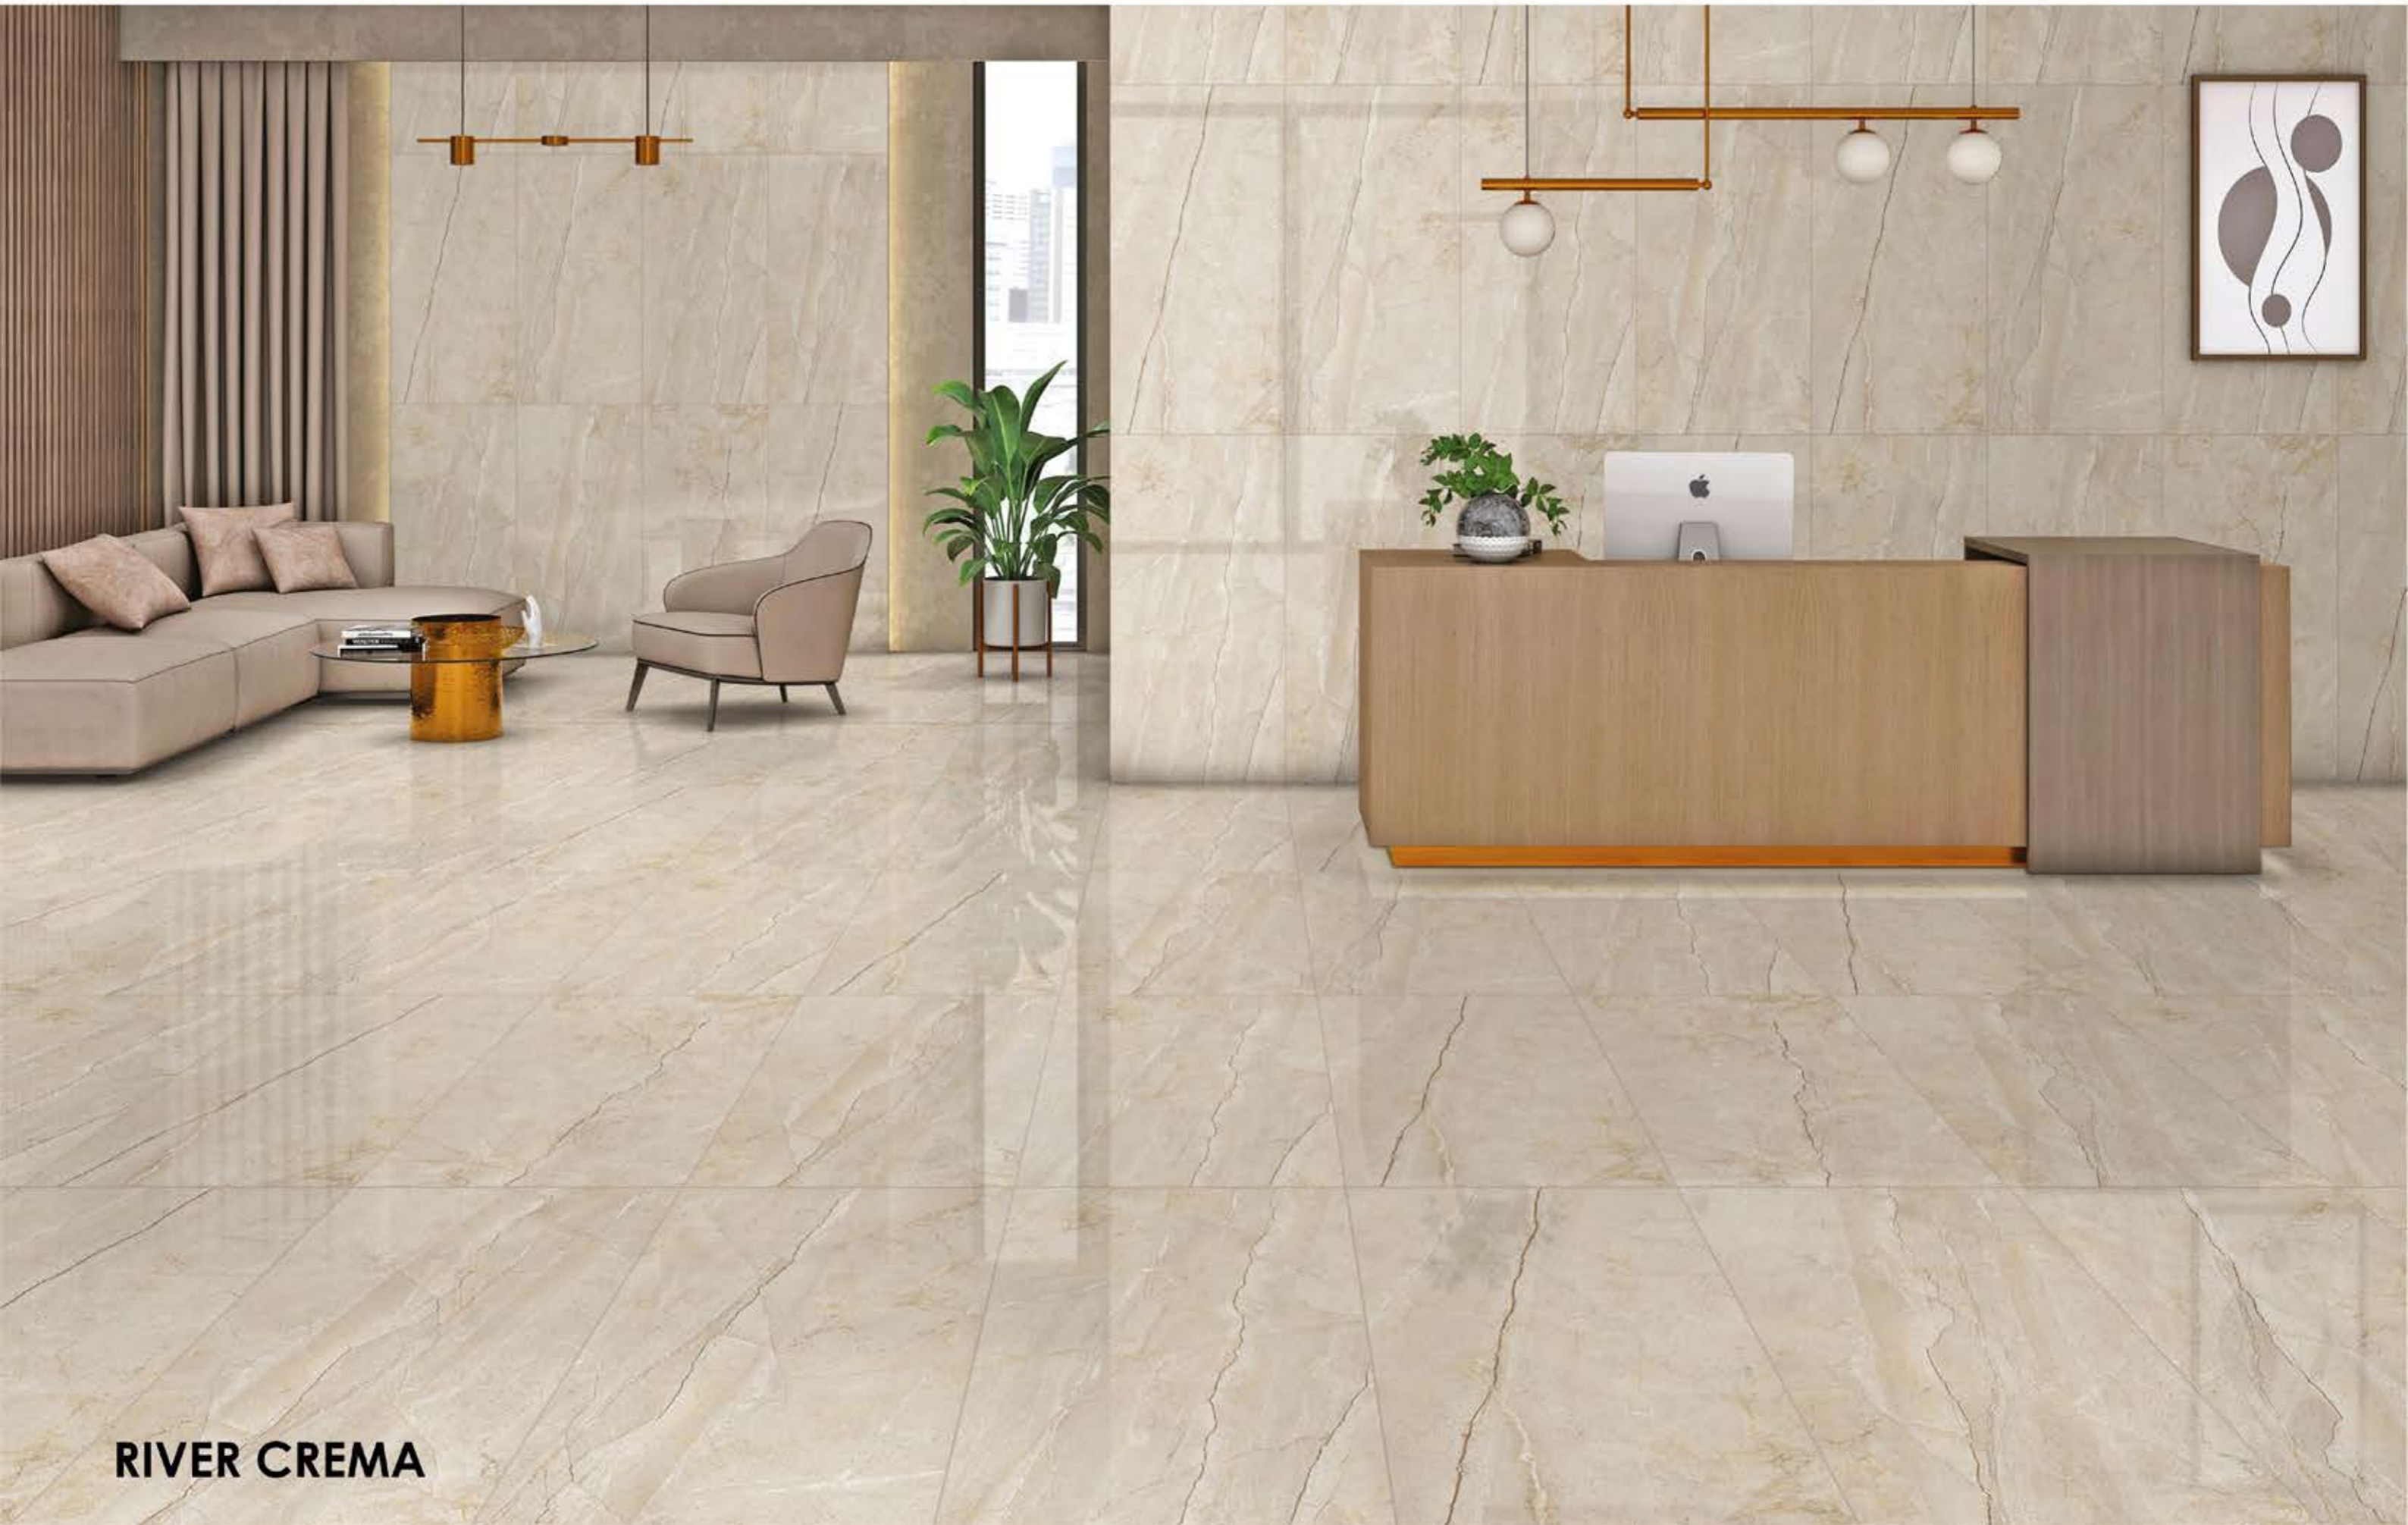

RIVER CREMA