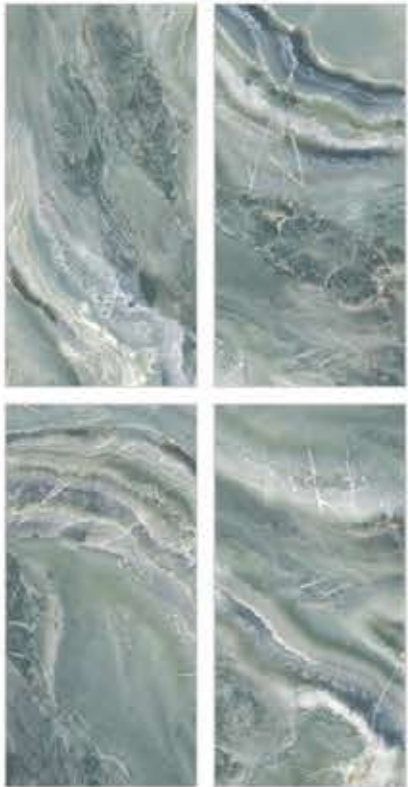

## GCOT RED

**GCOT GOLD**

Random : 04

**GCOT GREY**

Random : 04

**GCOT GOLD**

# IMPERIAL ONYX

Our bluish-green oceanic charm tiles, cast an otherworldly effect on your walls, inviting the sublime beauty of the sea into your home.

Size : 60x120cm  
Finish : Glossy  
Random : 05 Faces

## IMPERIAL ONYX

IMPERIAL ONYX