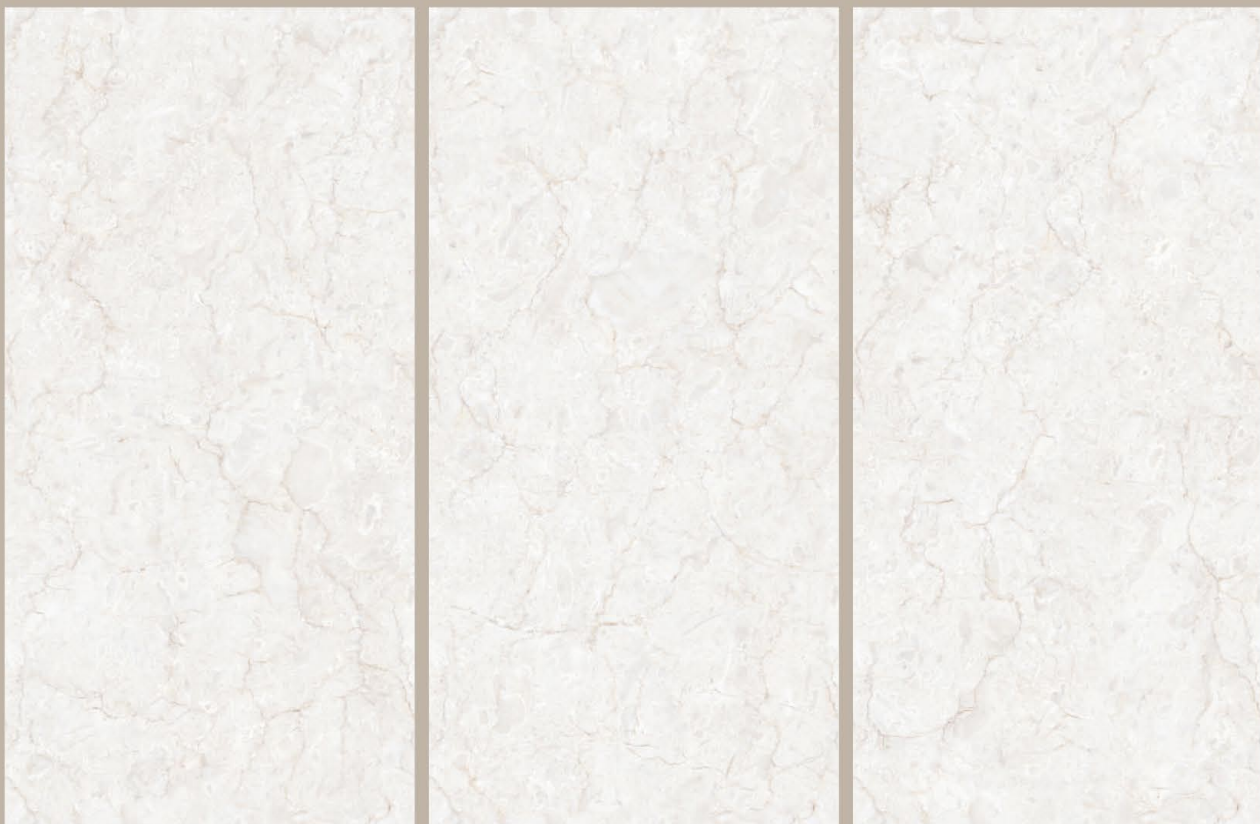

MARBLE TOUCH
next level slab

VALENCIA SILVER

ENDLESS
DESIGN

800X
1600MM

MATT+
CARVING