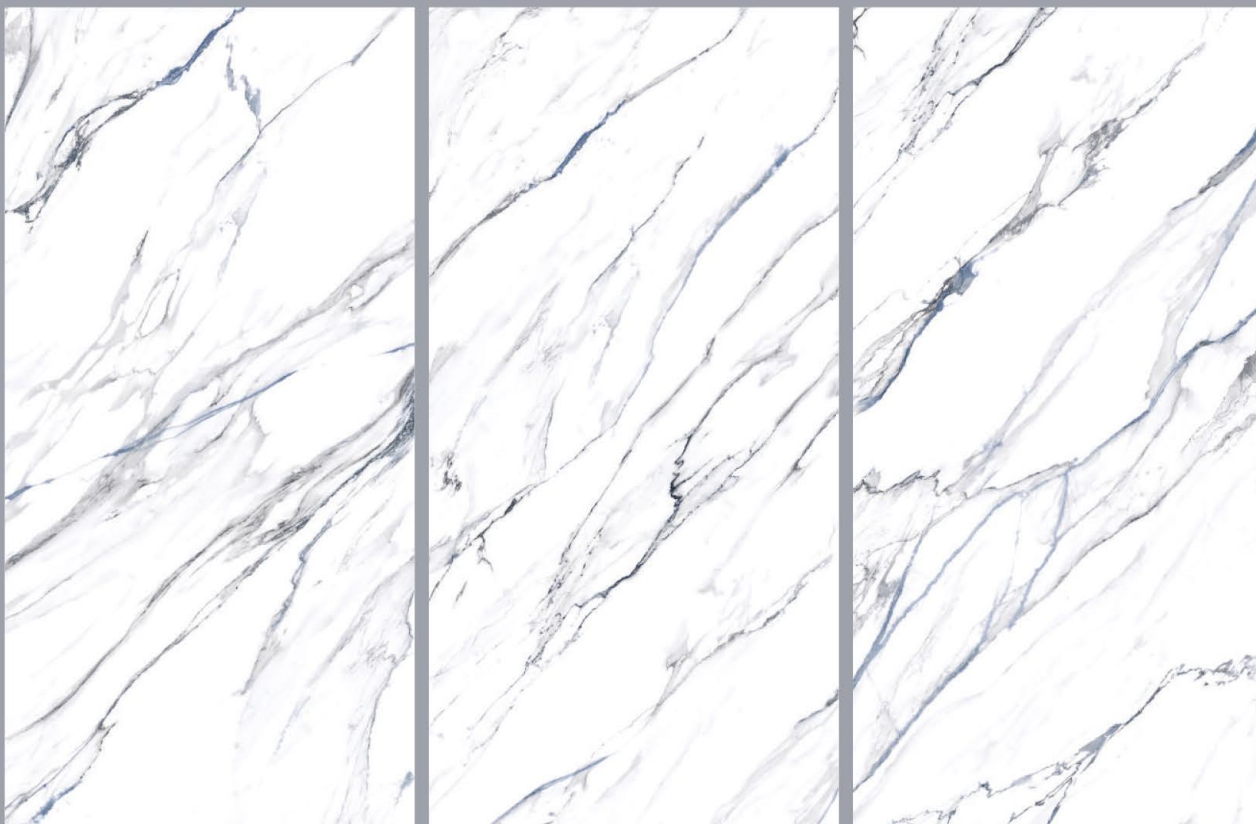

MARBLE TOUCH
next level slab

CALACUTTA BORGHINI

RANDOM

800X
1600MM

MATT+
CARVING

MARBLE TOUCH
next level slab

**CALACUTTA
BORGHINI
AZUL**

RANDOM