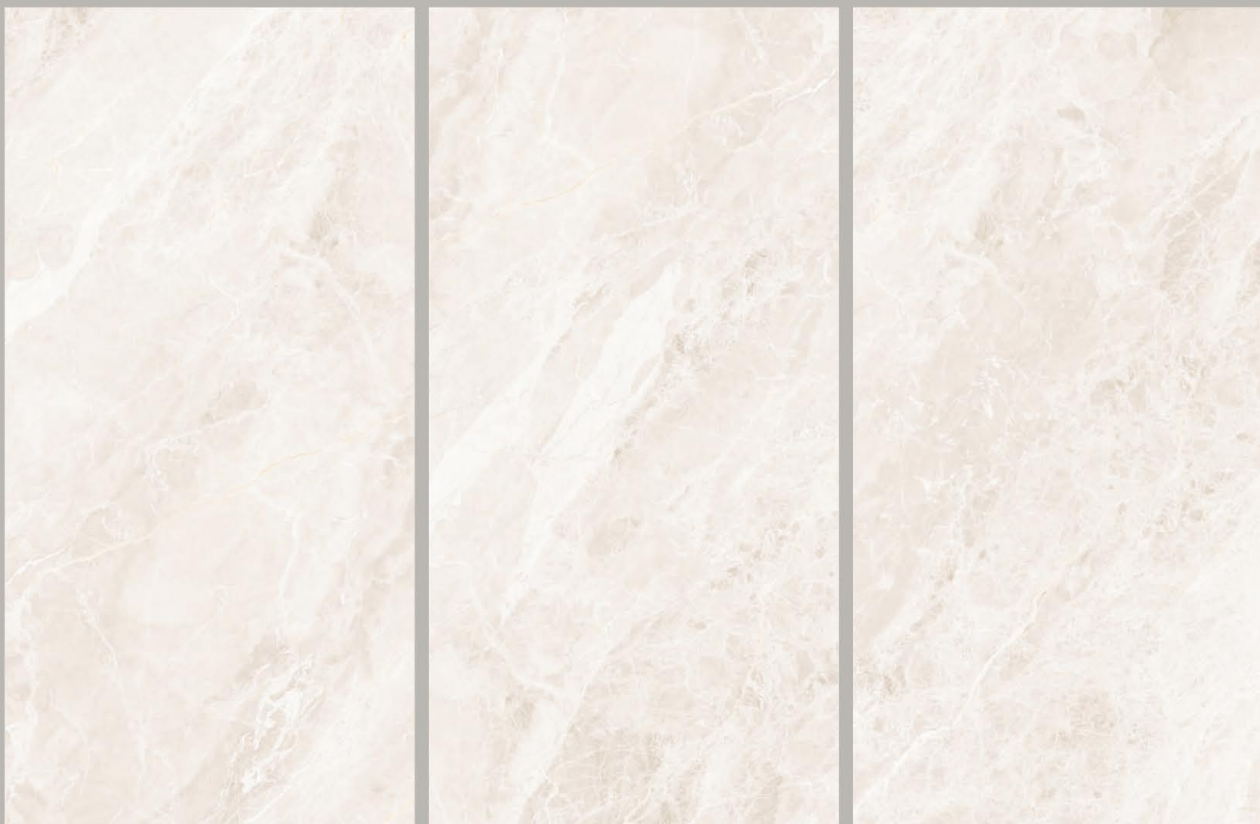

MARBLE TOUCH
next level slab

EVOLIC BEIGE

RANDOM

800X
1600MM

MATT+
CARVING