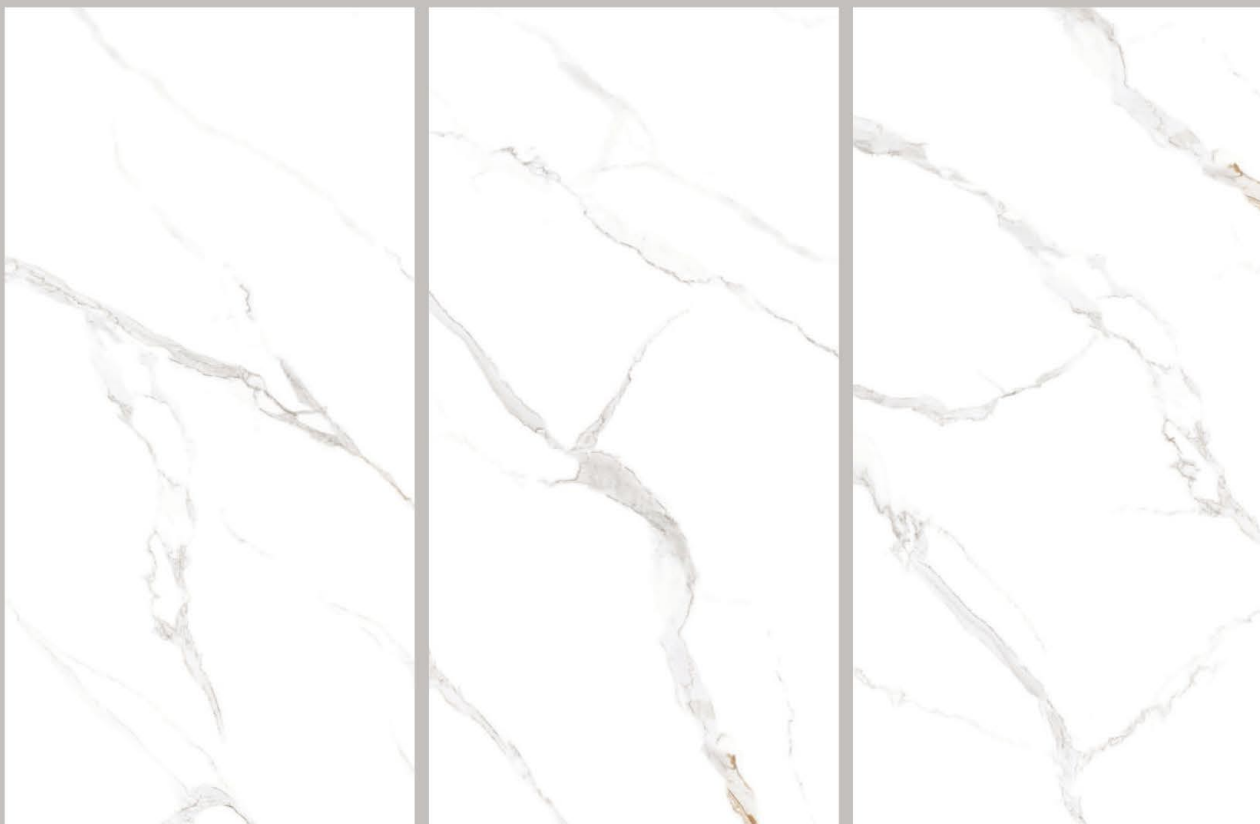

MATT+
CARVING

www.swordceramic.com

MARBLE TOUCH
next level slab

CHEPPO SILVER

RANDOM

800X
1600MM

MATT⁺
CARVING

MARBLE TOUCH
next level slab