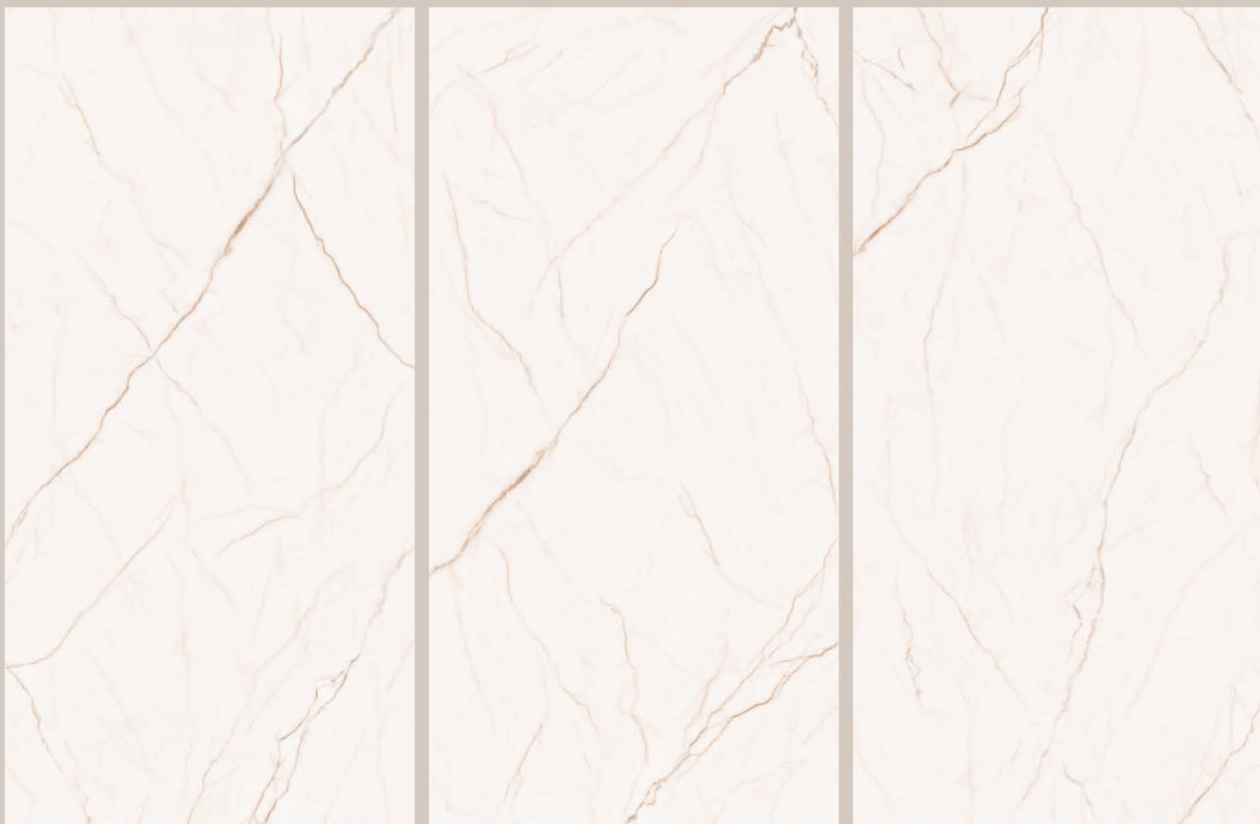

MARBLE TOUCH
next level slab

ROMAN WHITE

RANDOM

800X
1600MM

MATT+
CARVING