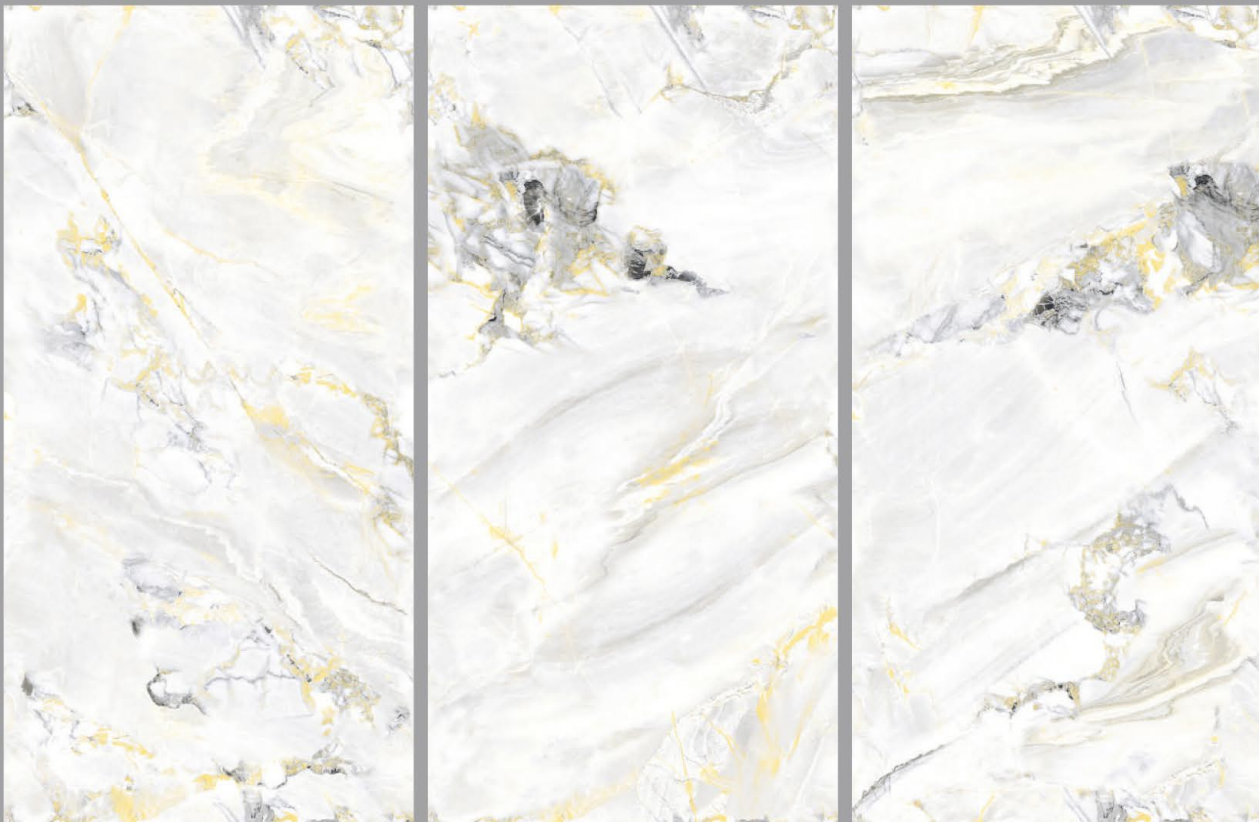

MARBLE TOUCH
next level slab

SOFITA SILVER

ENDLESS
DESIGN

800X
1600MM

MATT+
CARVING

MARBLE TOUCH
next level slab

SOFITA WHITE

ENDLESS
DESIGN