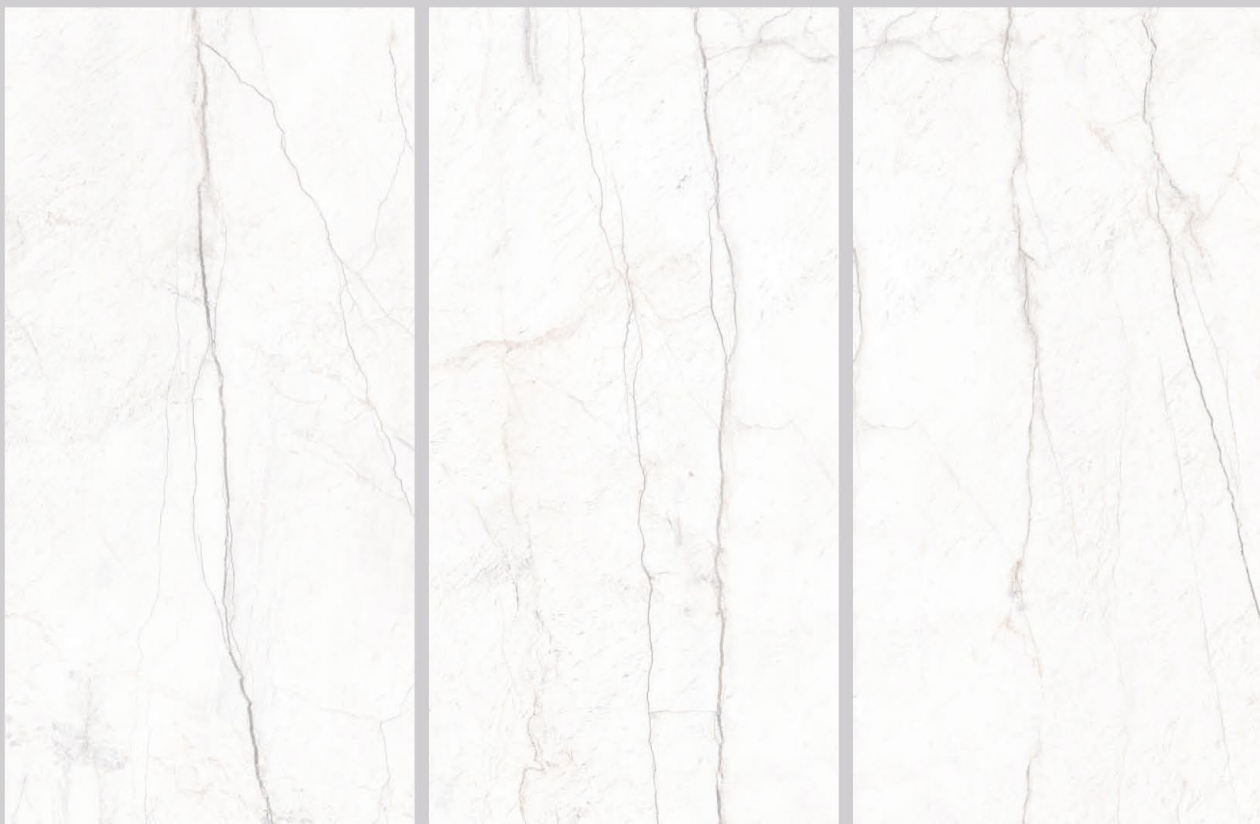

MARBLE TOUCH
next level slab

SILVER ROOT WHITE

RANDOM

800X
1600MM

MATT+
CARVING

www.swordceramic.com