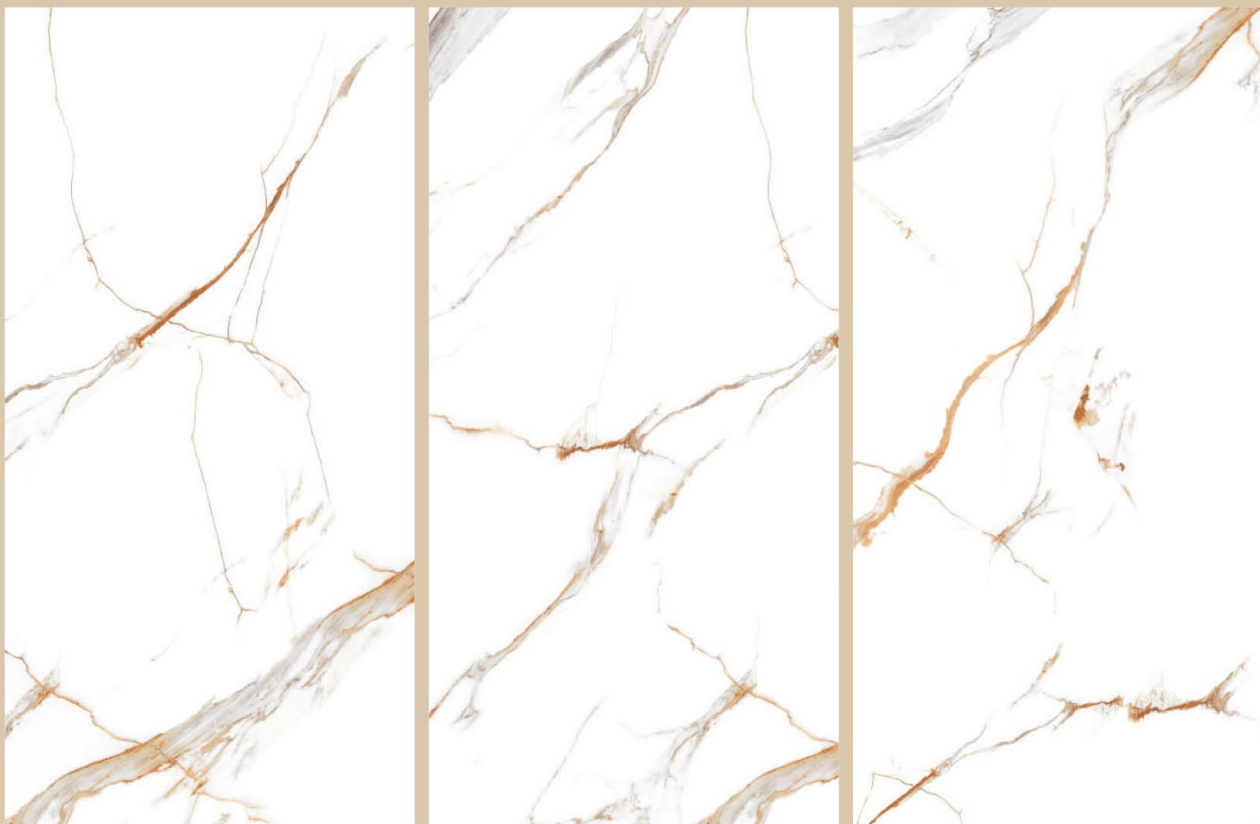

MARBLE TOUCH
next level slab

BULGARI WHITE

RANDOM

800X
1600MM

MATT+
CARVING