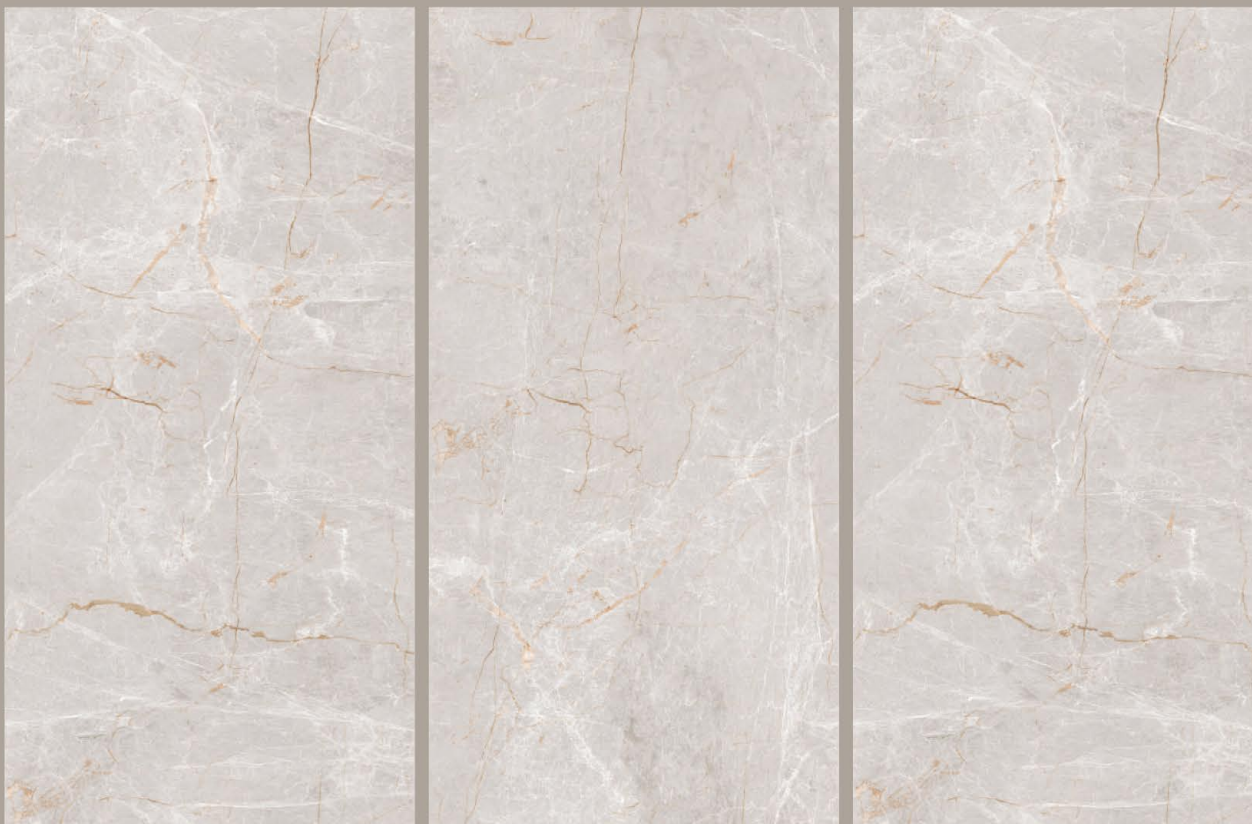

MARBLE TOUCH
next level slab

ESPERDA BEIGE

RANDOM

800X
1600MM

MATT+
CARVING

MARBLE TOUCH
next level slab

ESPERDA GREY

RANDOM