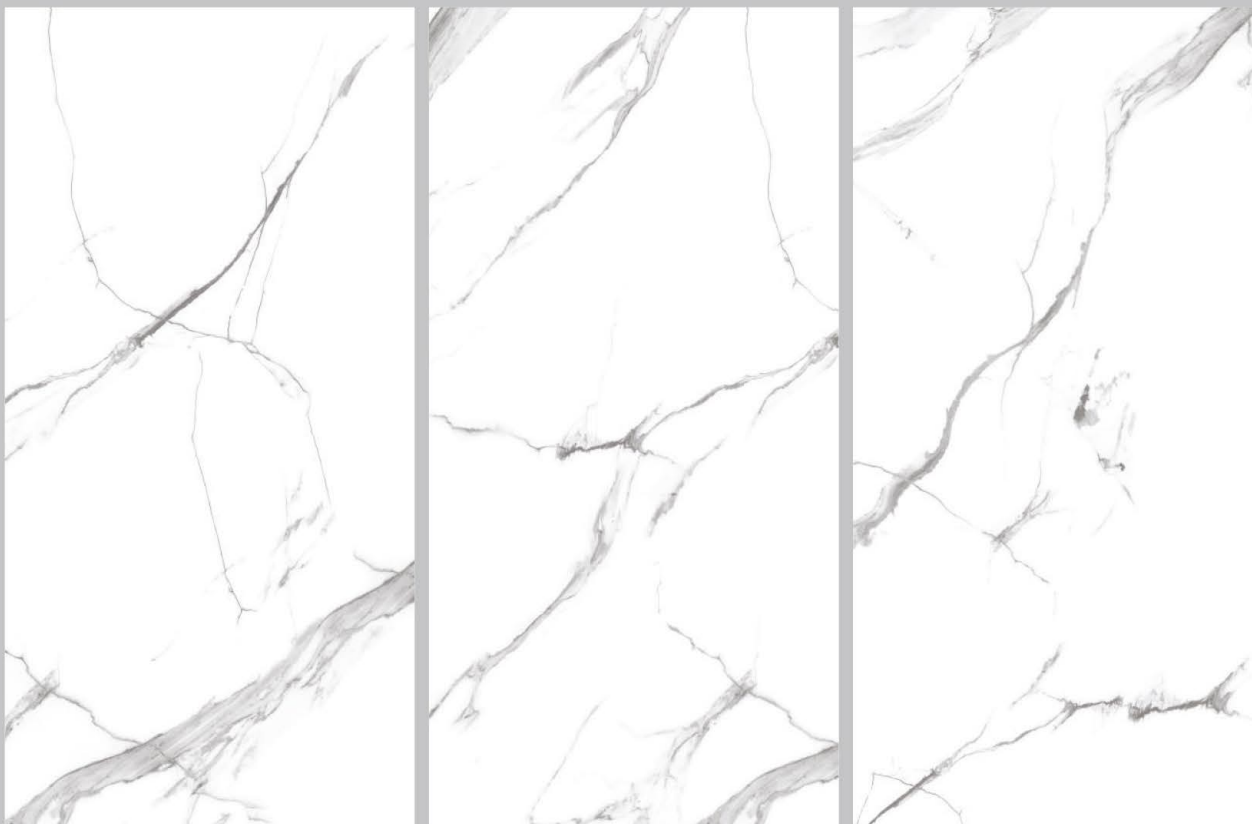

MARBLE TOUCH
next level slab

BRECCIA CARNIS BIANCO

RANDOM

800X
1600MM

MATT+
CARVING

www.swordceramic.com

MARBLE TOUCH
next level slab

BULGARI GREY