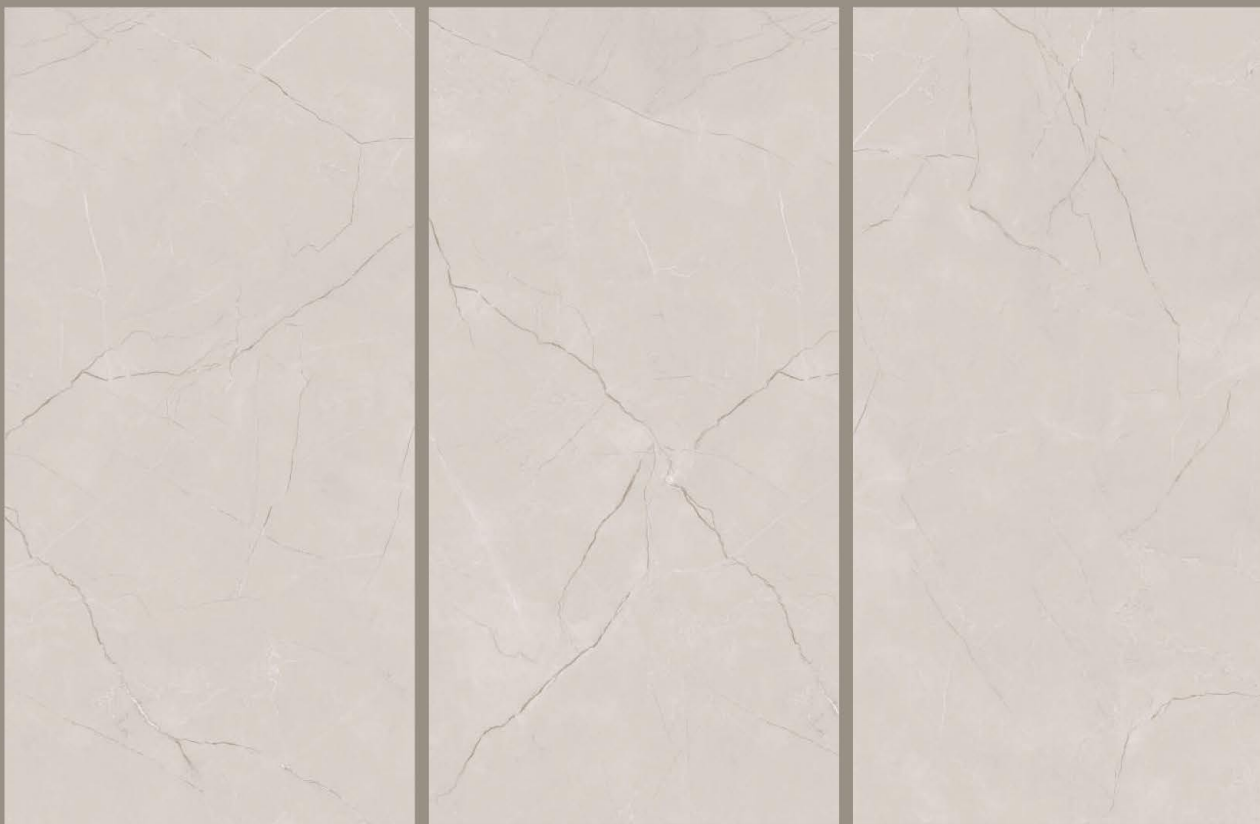

MARBLE TOUCH
next level slab

CASTEL GREY

RANDOM

800X
1600MM

MATT
CARVING