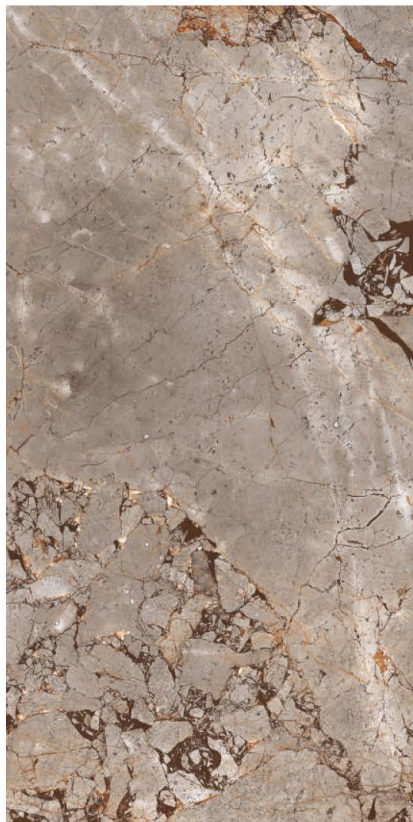

MARBLE TOUCH
next level slab

GLACIAR GOLD

RANDOM

800X
1600MM

MATT+
CARVING

www.swordceramic.com