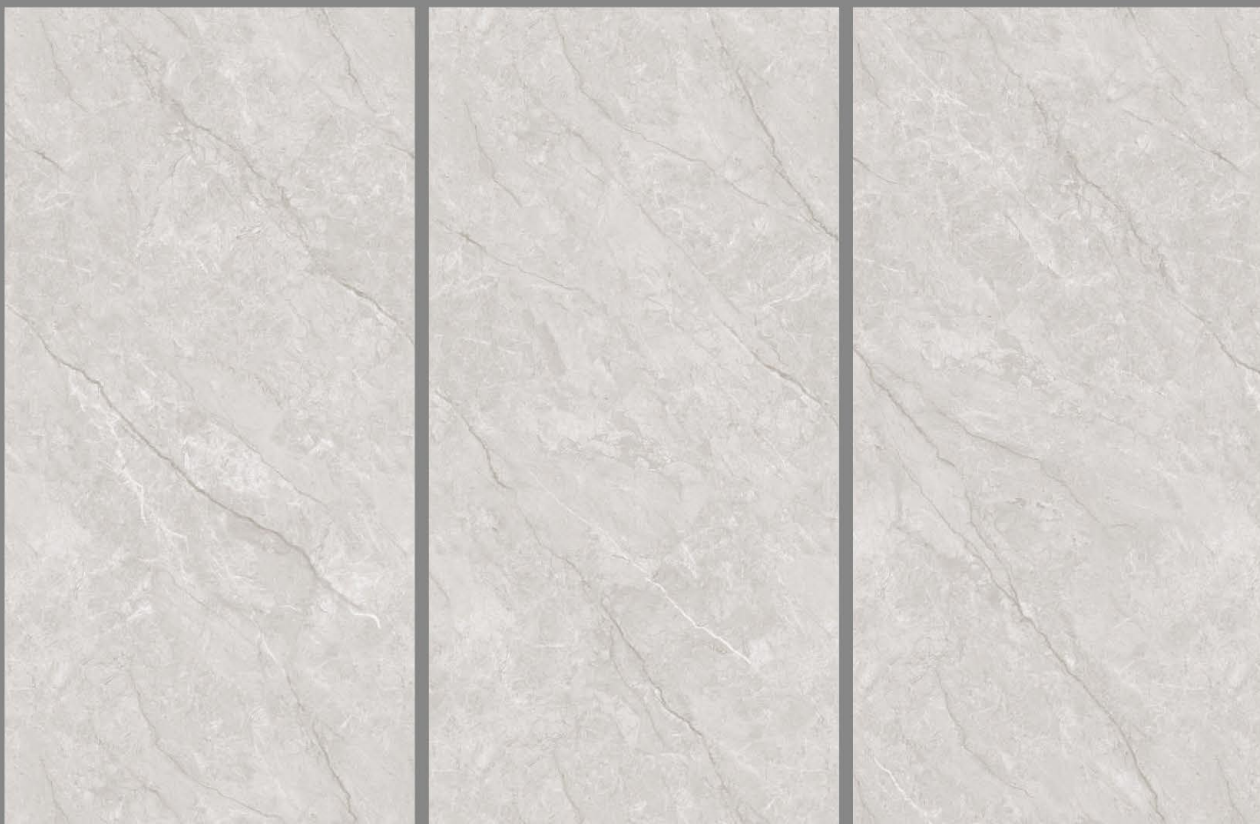

MATT+
CARVING

MARBLE TOUCH
next level slab

PEARL GREY

RANDOM

800X
1600MM

MATT+
CARVING

www.swordceramic.com

MARBLE TOUCH
next level slab