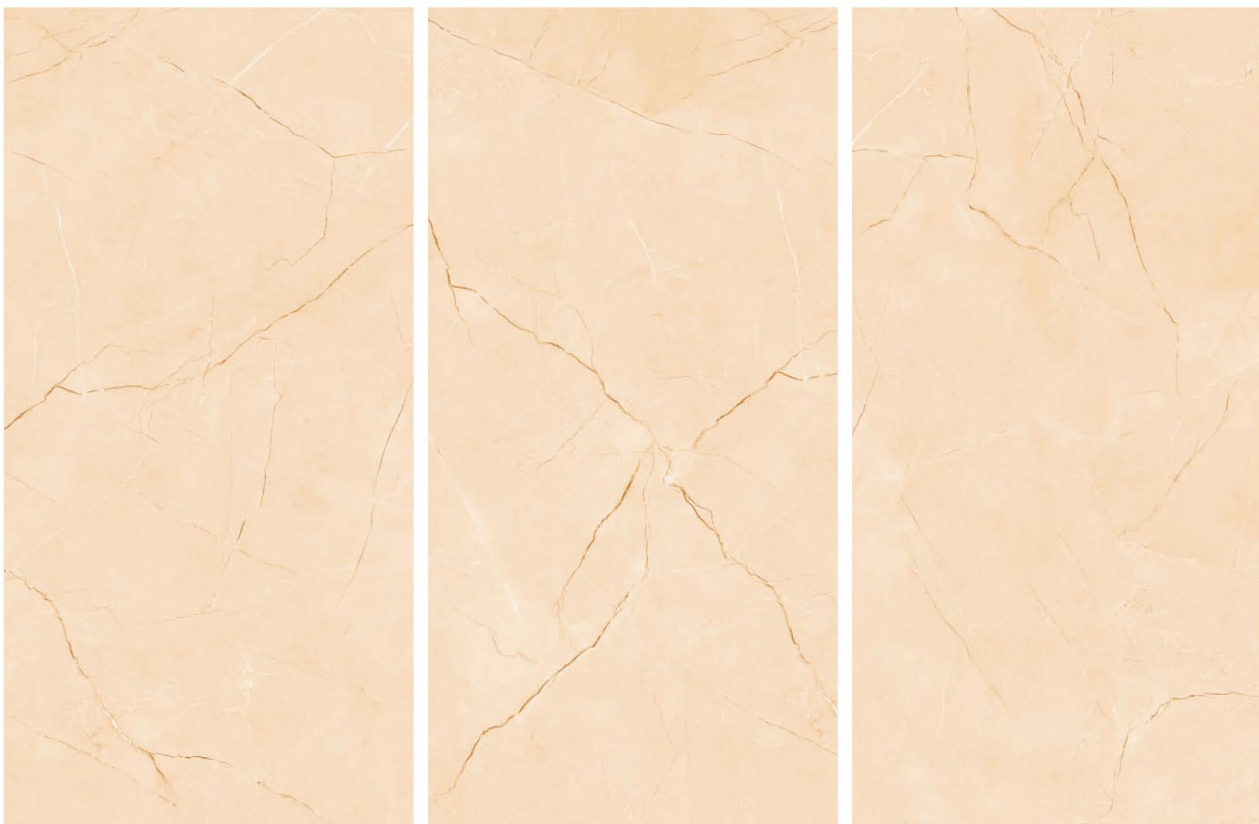

MARBLE TOUCH
next level slab

SFN SFU

CASTEL CREMA

RANDOM

800X
1600MM

MATT+
CARVING