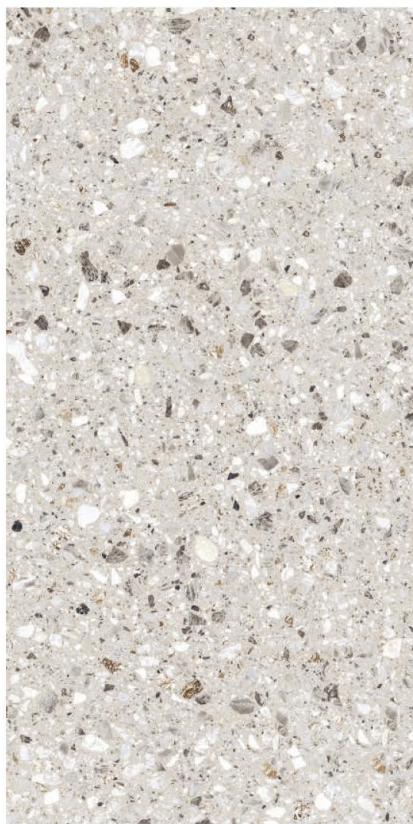

CHEPPO CREMA

RANDOM

800X
1600MM

MATT+
CARVING

MARBLE TOUCH
next level slab

CHEPPO GREY

RANDOM

800X
1600MM