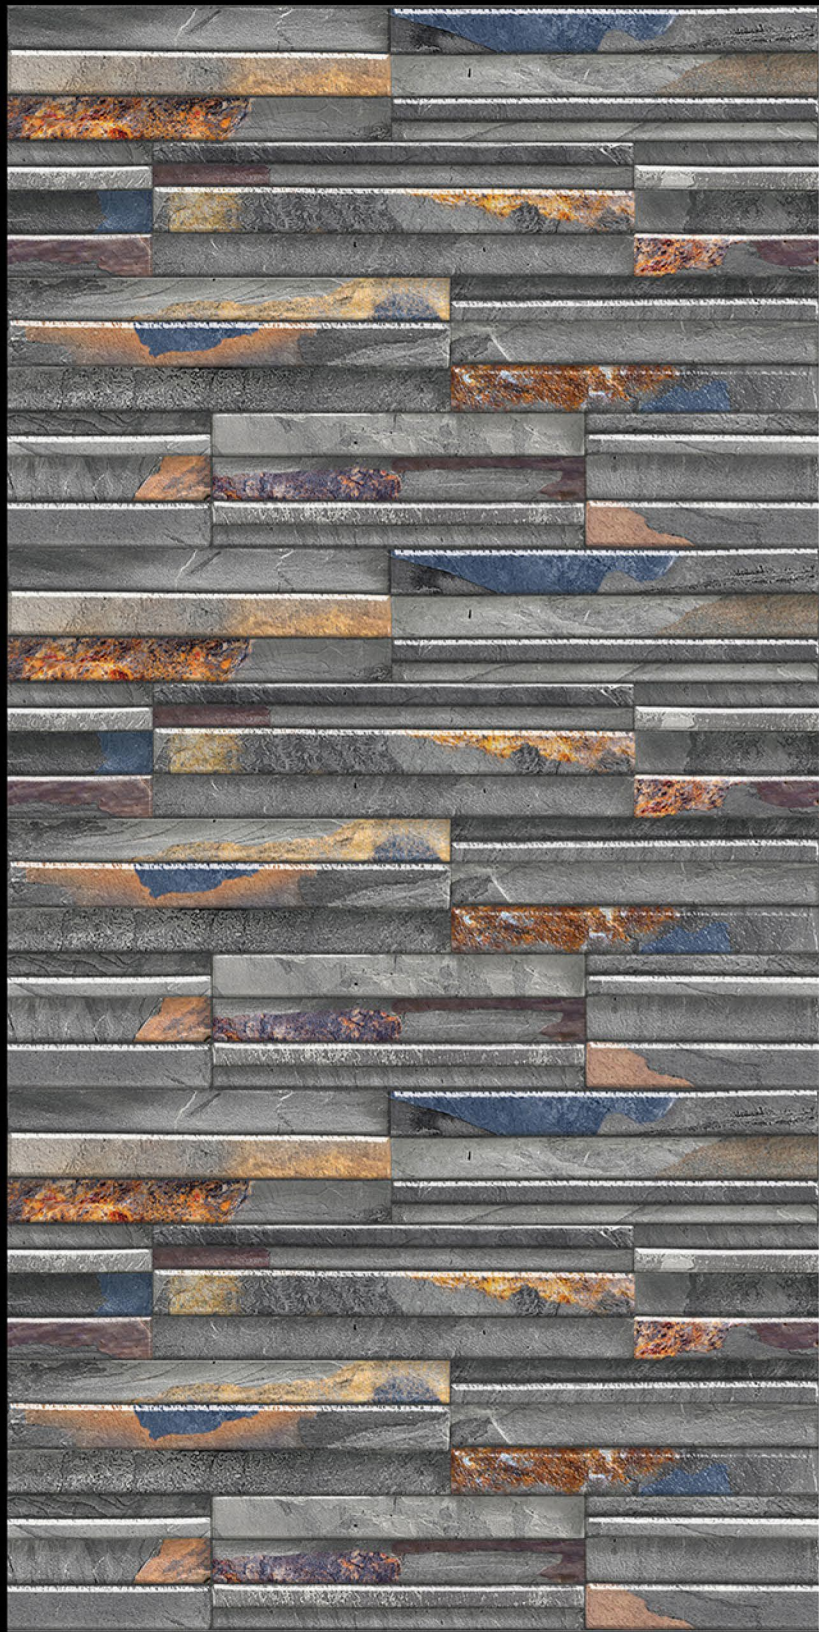

High Depth
Elevation

300x450mm

EMPORIO - 04

HIGH-DEEP
PUNCH

DURABLE
BODY

NATURAL
LOOK