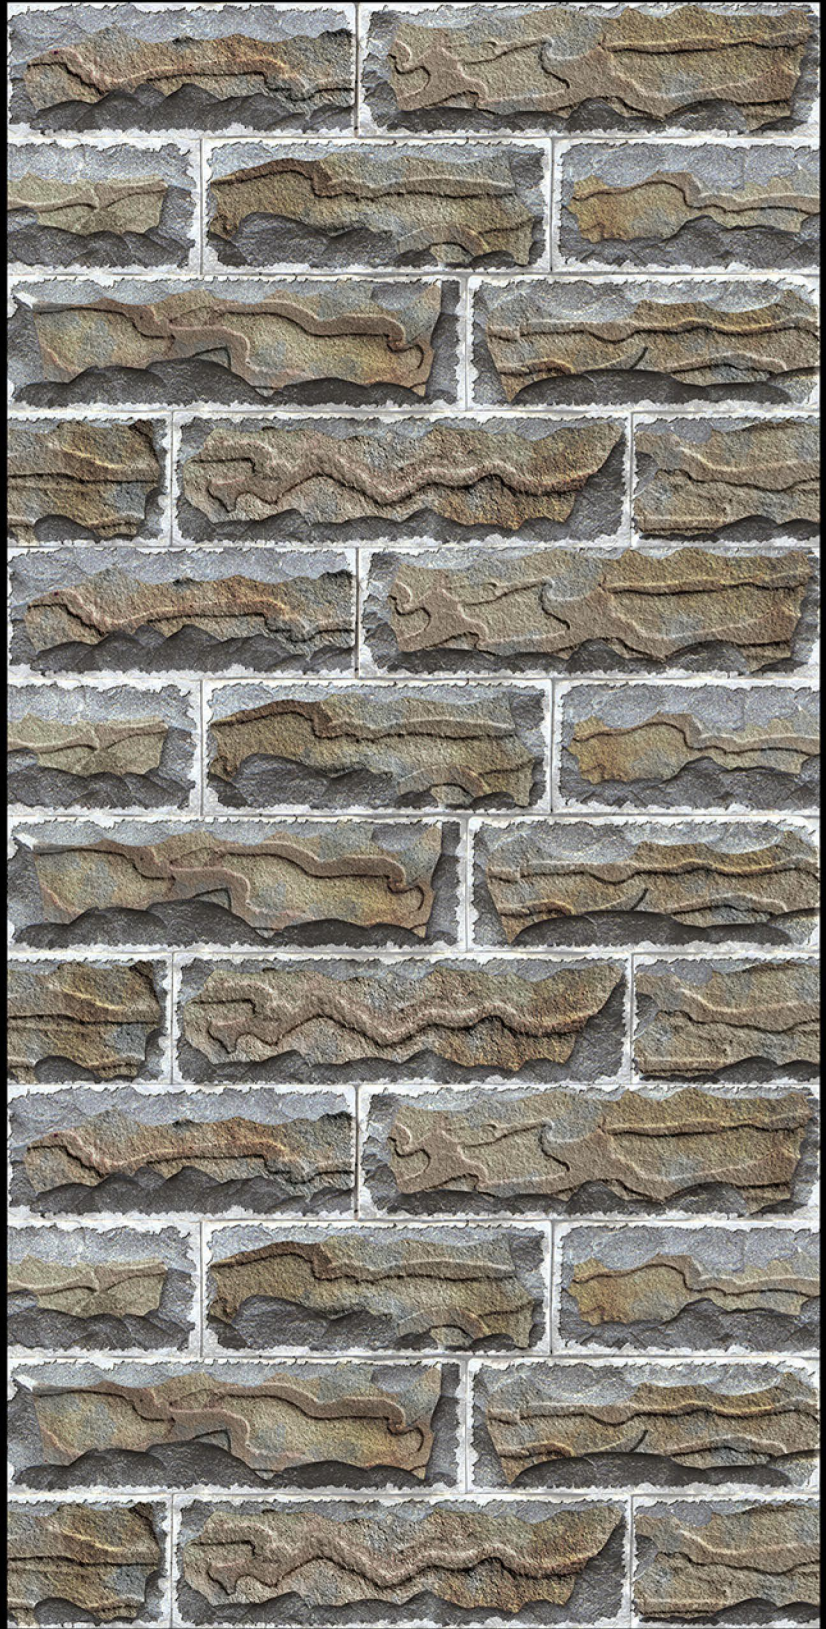

High Depth
Elevation

300x450mm

ARMANI - 11

HIGH-DEEP
PUNCH

DURABLE
BODY

NATURAL
LOOK