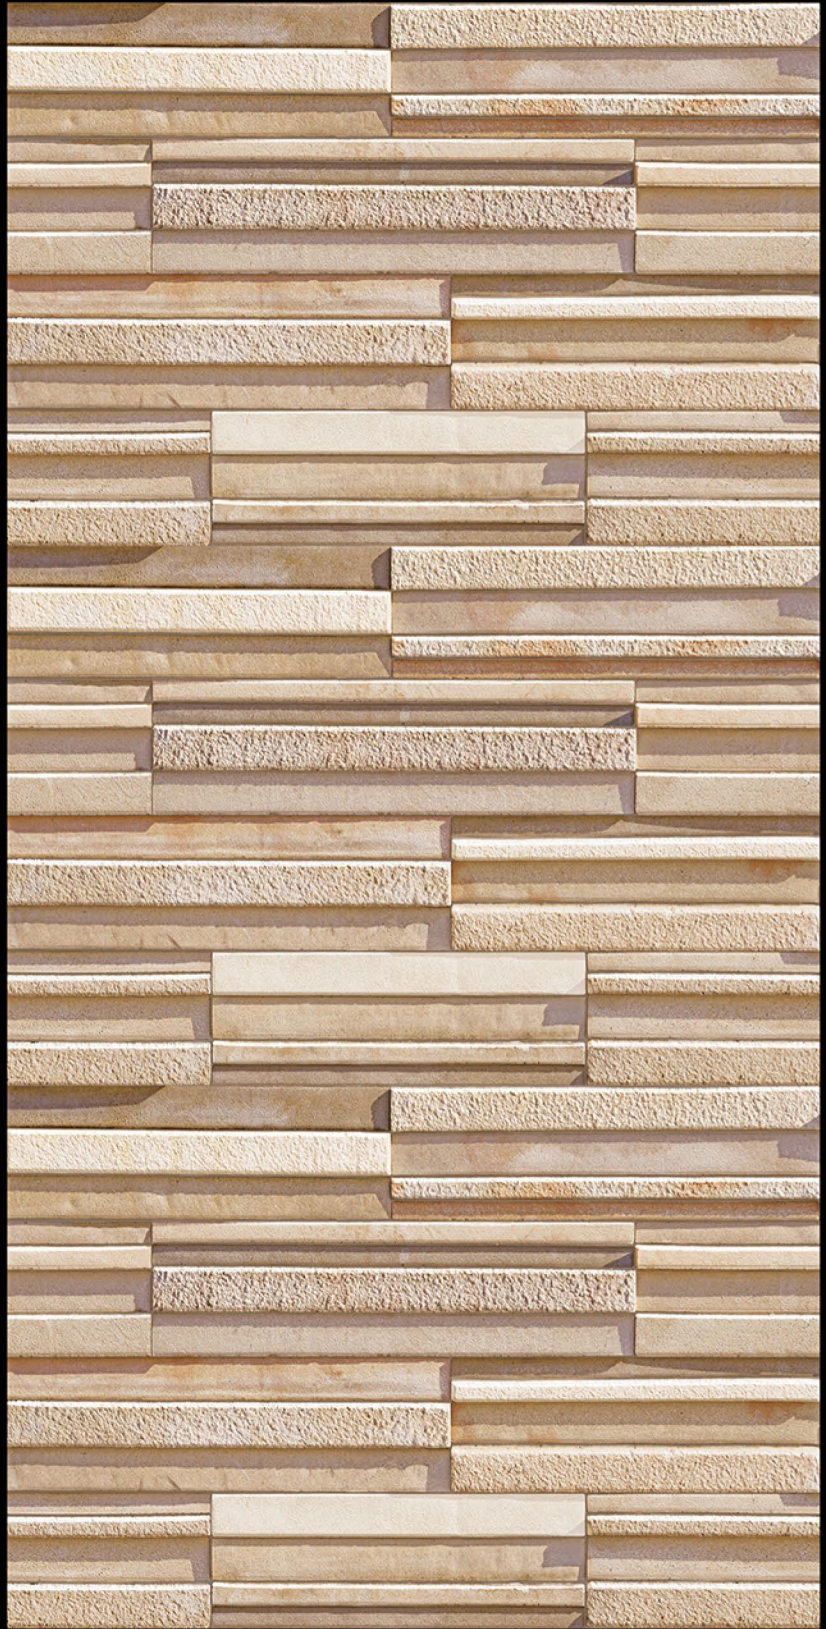

High Depth
Elevation

300x450mm

EMPORIO - 03

HIGH-DEEP
PUNCH

DURABLE
BODY

NATURAL
LOOK