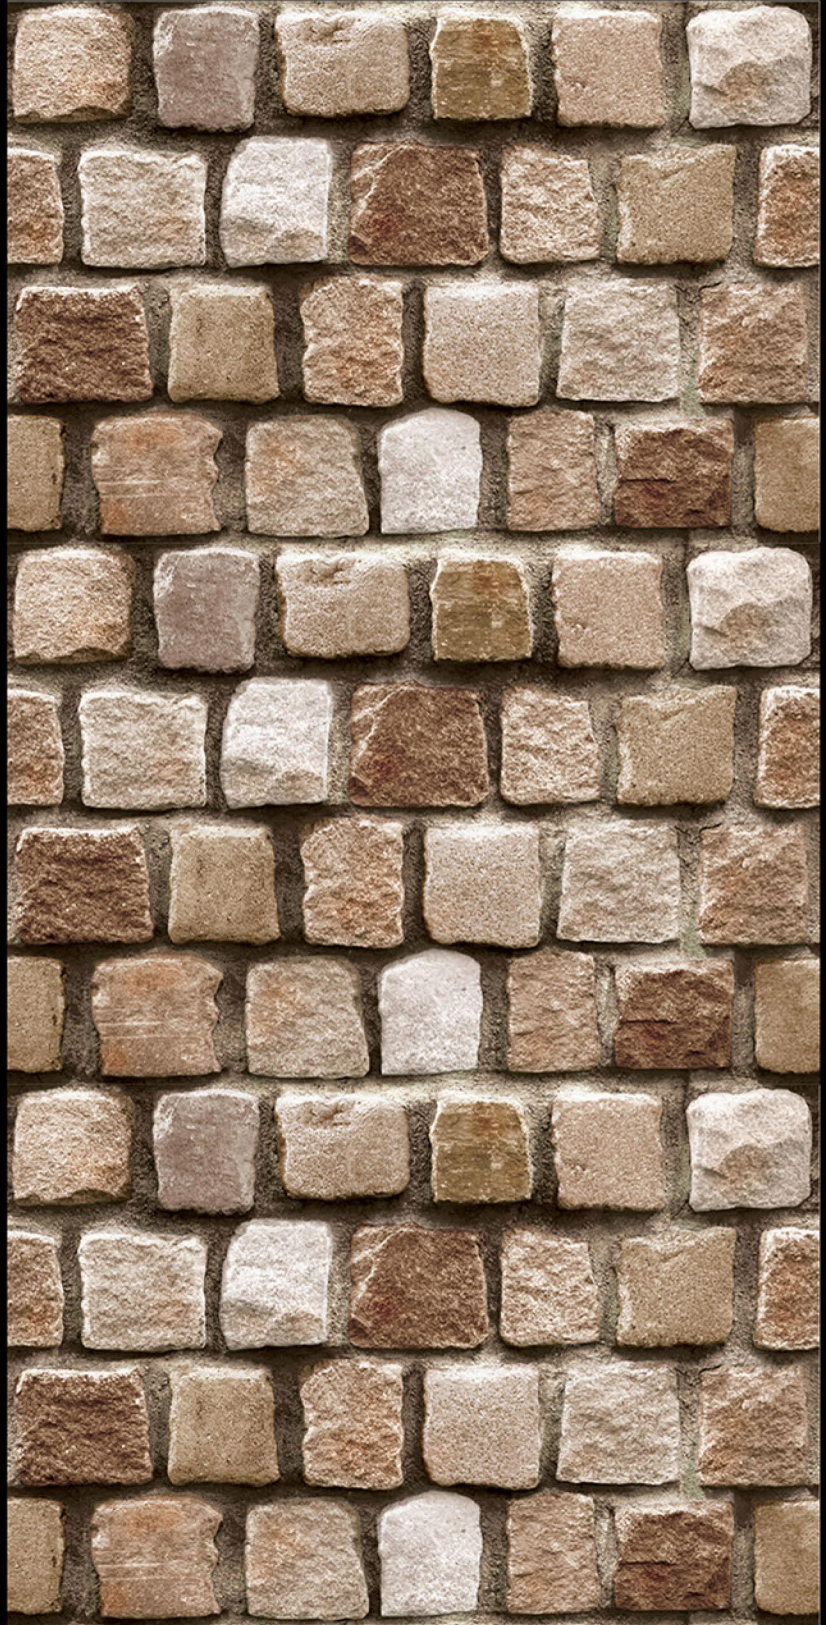

COACH - 07

HIGH-DEEP
PUNCH

DURABLE
BODY

NATURAL
LOOK

High Depth
Elevation

300x450mm

COACH - 08

HIGH-DEEP
PUNCH