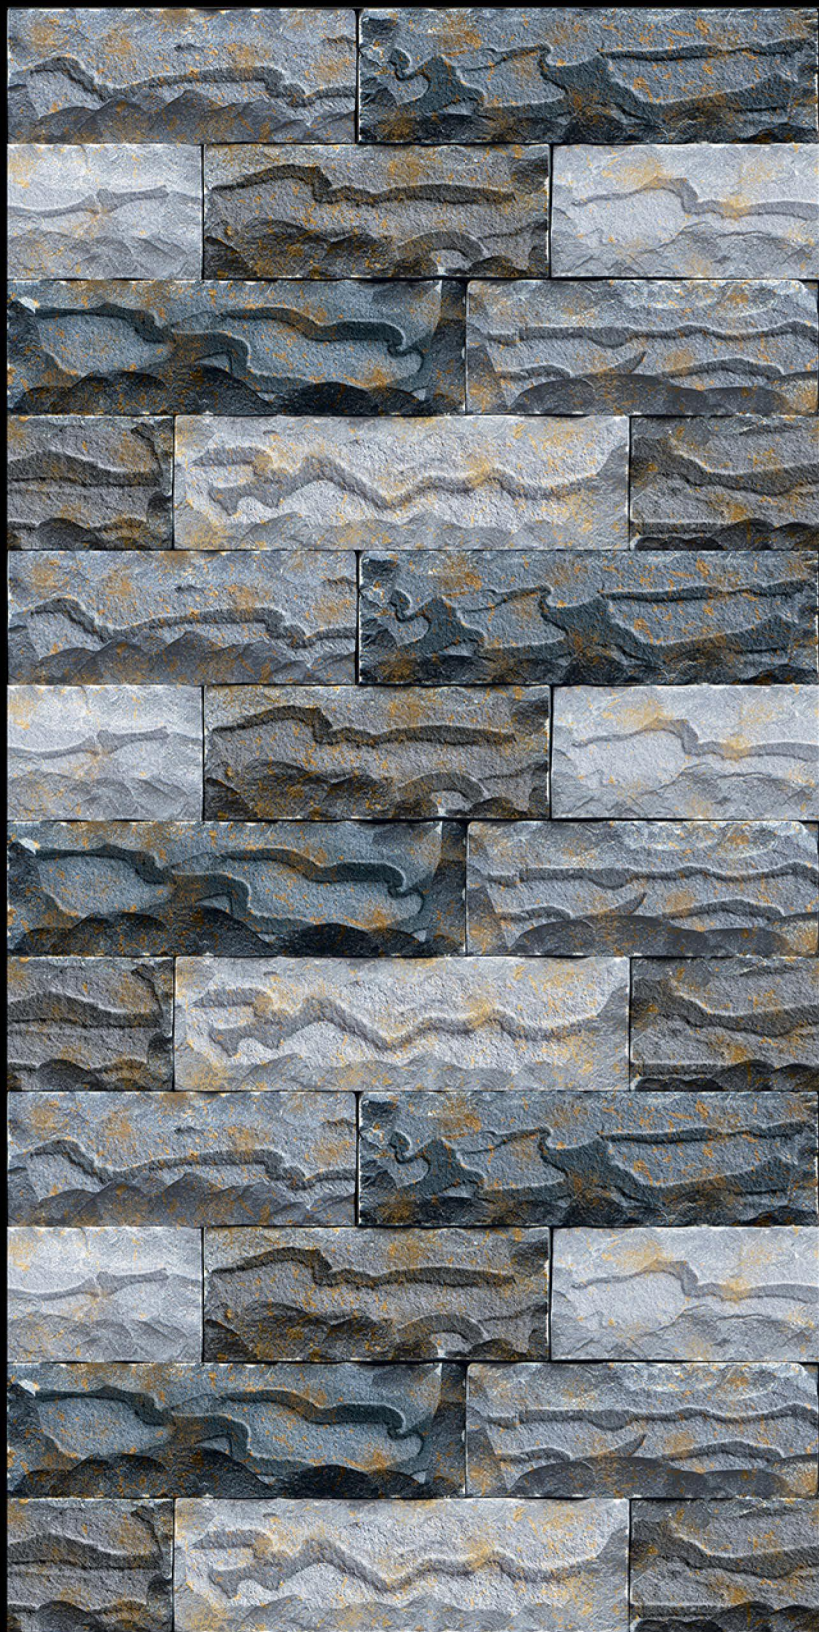

High Depth
Elevation

300x450mm

ARMANI - 08

HIGH-DEEP
PUNCH

DURABLE
BODY

NATURAL
LOOK