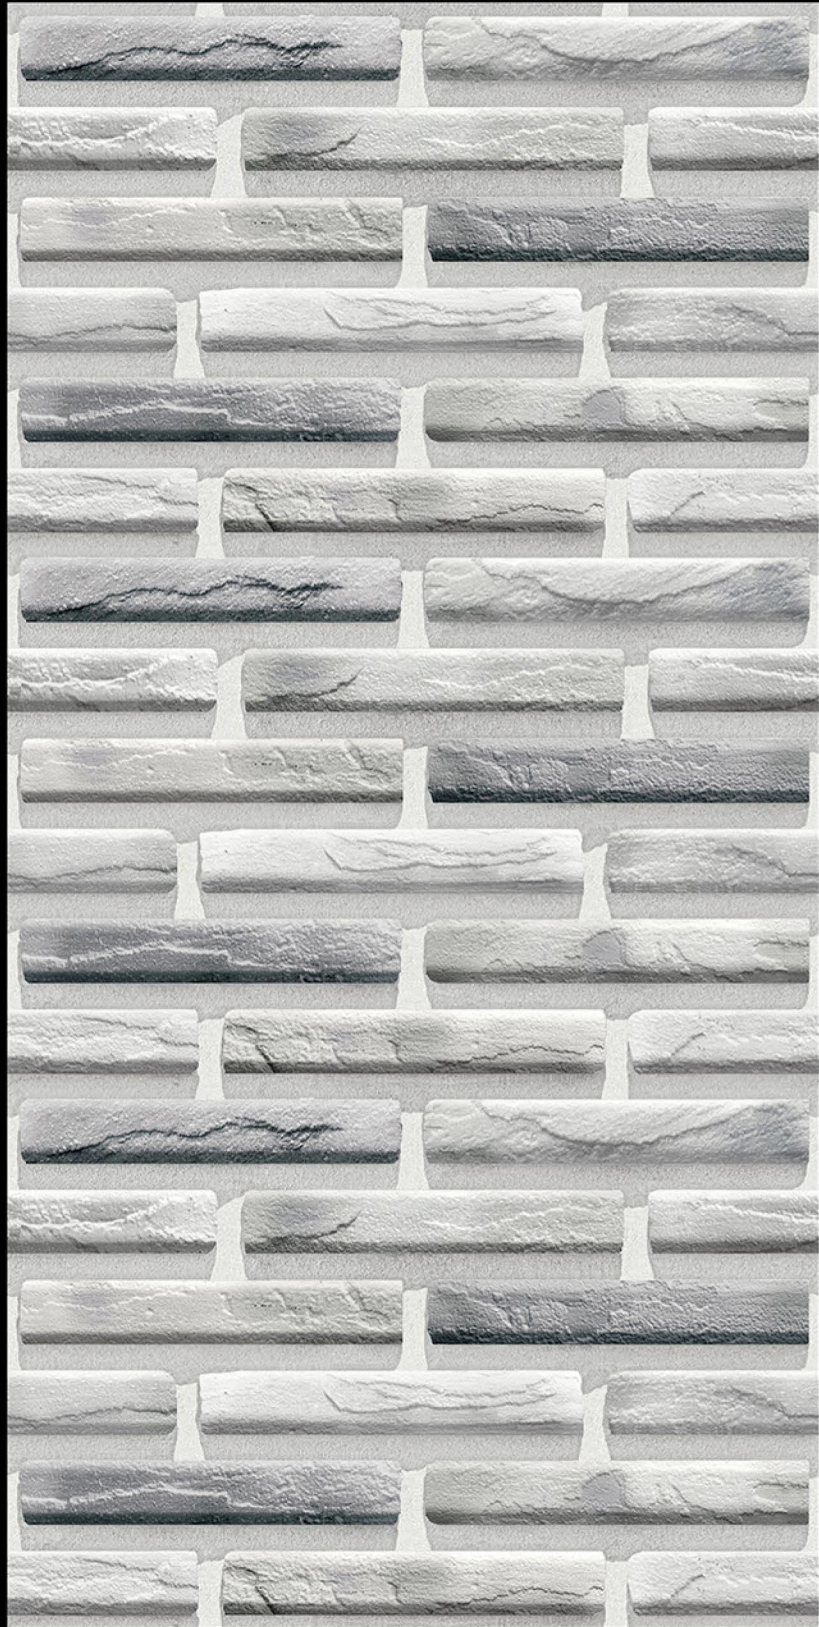

FOSSIL - 03

HIGH-DEEP
PUNCH

DURABLE
BODY

NATURAL
LOOK

High Depth
Elevation

300x450mm

FOSSIL - 04

HIGH-DEEP
PUNCH