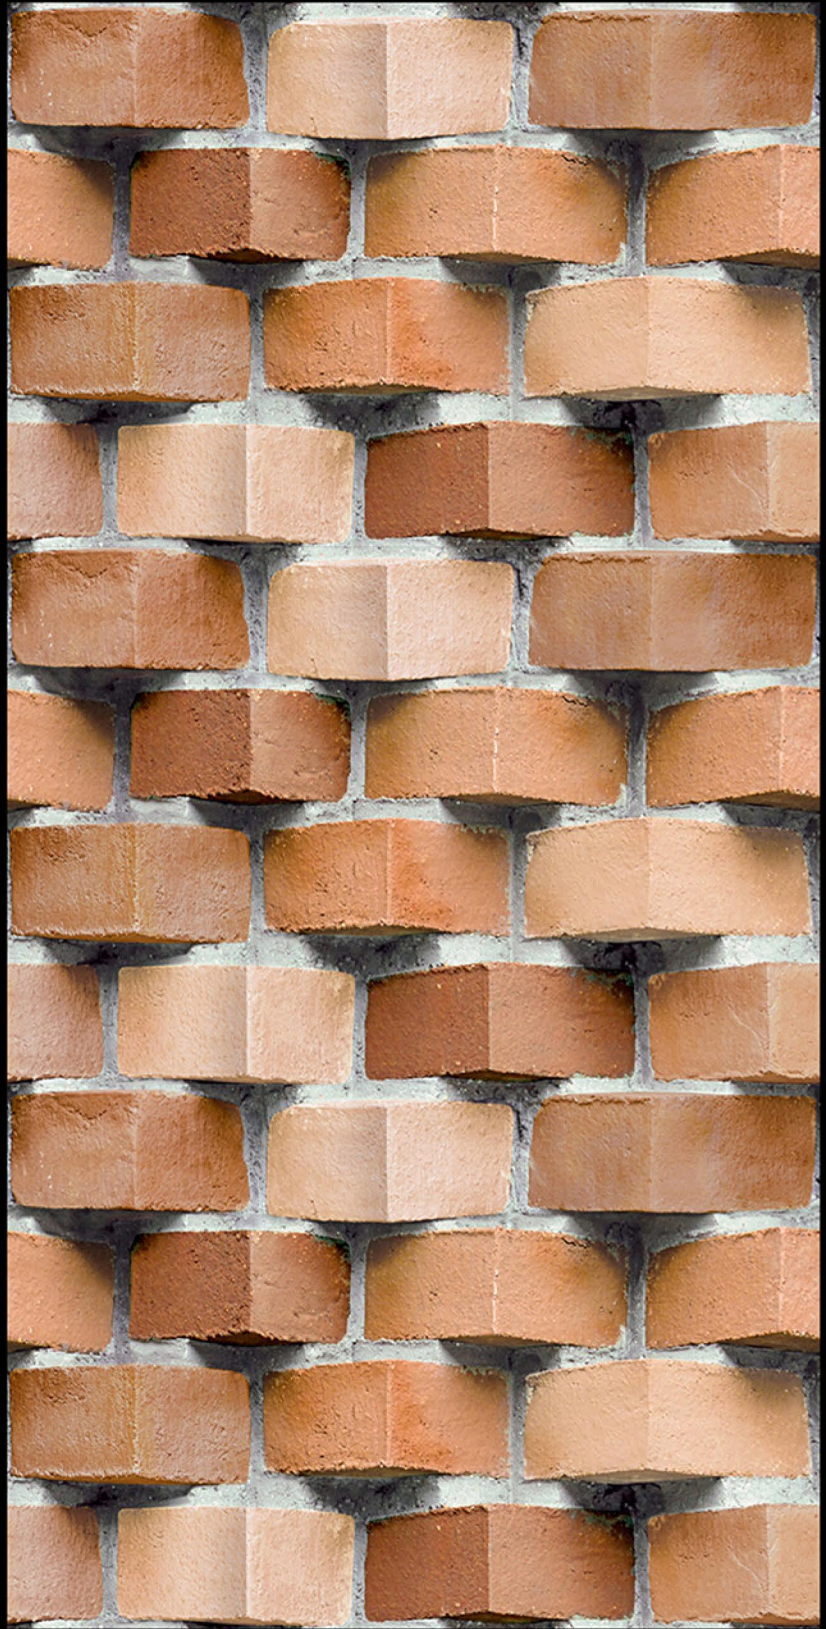

COACH - 11

HIGH-DEEP
PUNCH

DURABLE
BODY

NATURAL
LOOK

High Depth
Elevation

300x450mm

DIESEL - 01

HIGH-DEEP
PUNCH