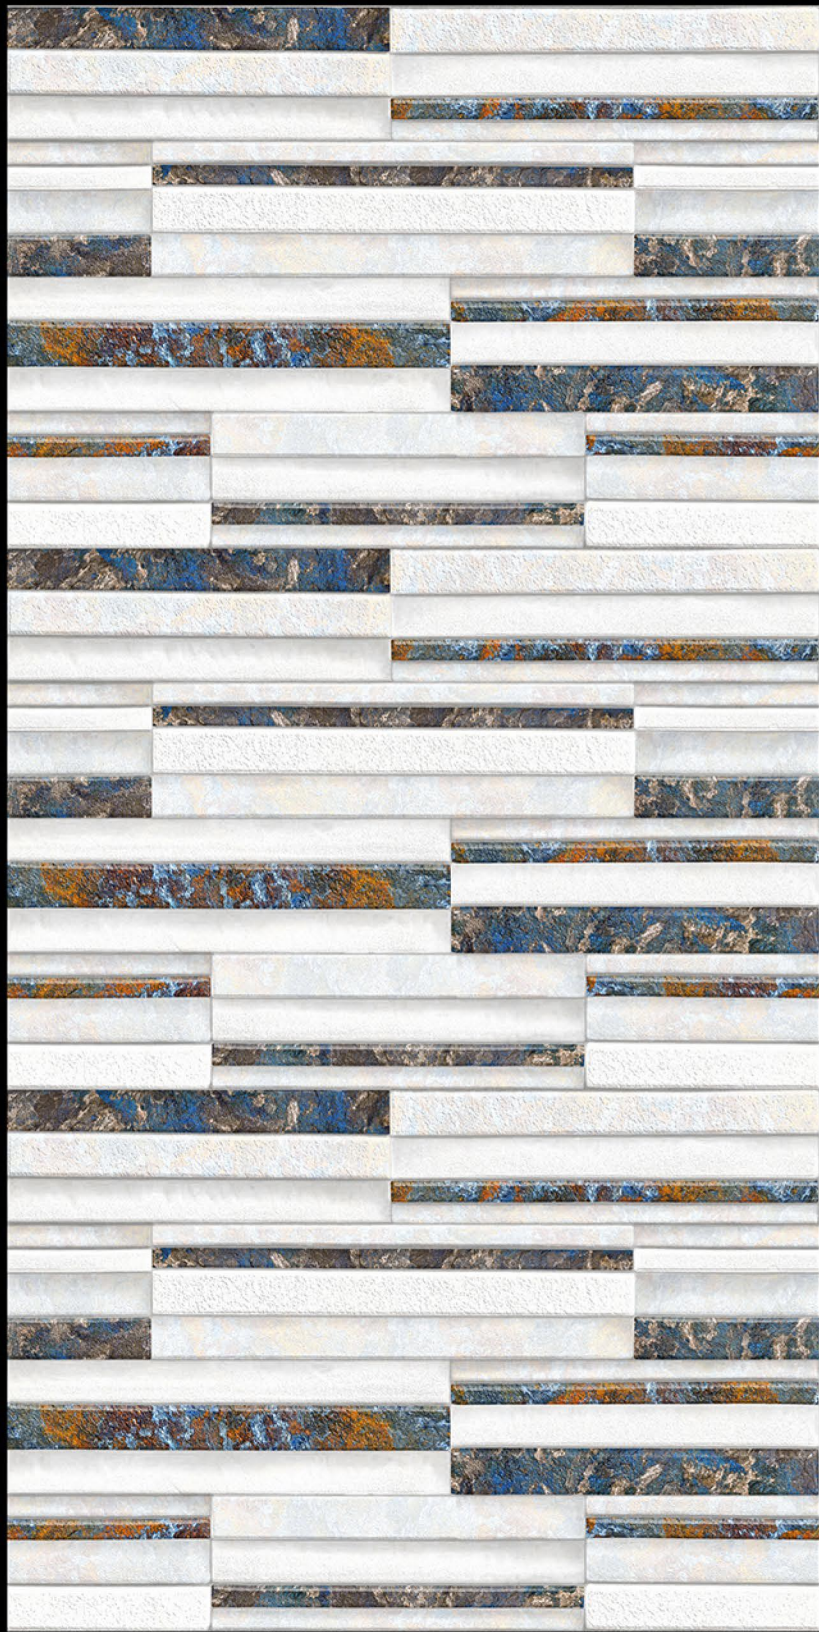

EMPORIO - 13

HIGH-DEEP
PUNCH

DURABLE
BODY

NATURAL
LOOK

High Depth
Elevation

300x450mm

EMPORIO - 14

HIGH-DEEP
PUNCH