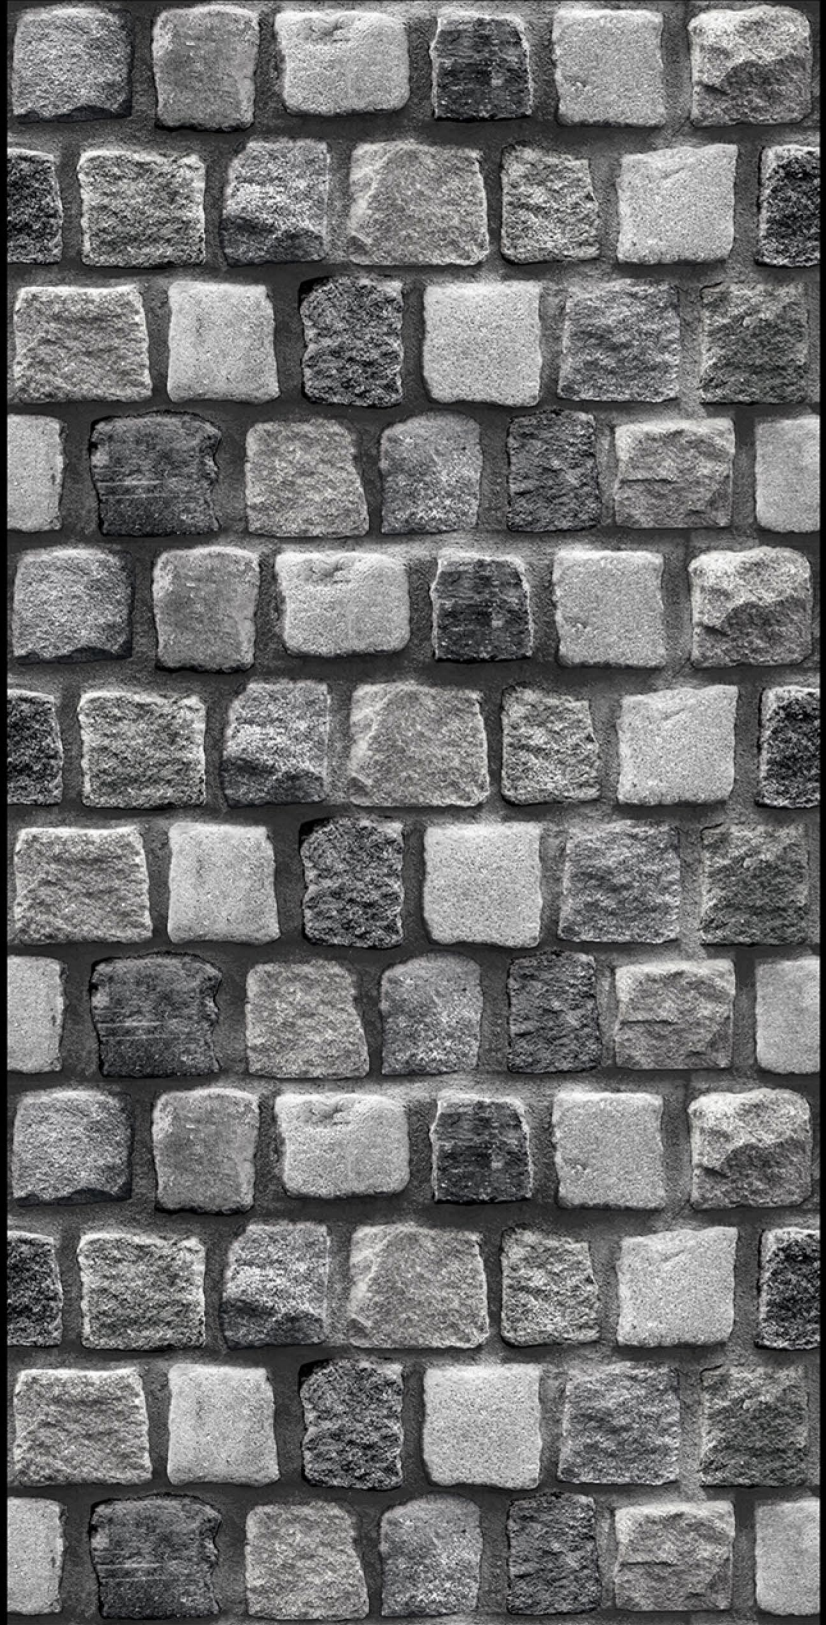

High Depth
Elevation

300x450mm

COACH - 10

HIGH-DEEP
PUNCH

DURABLE
BODY

NATURAL
LOOK