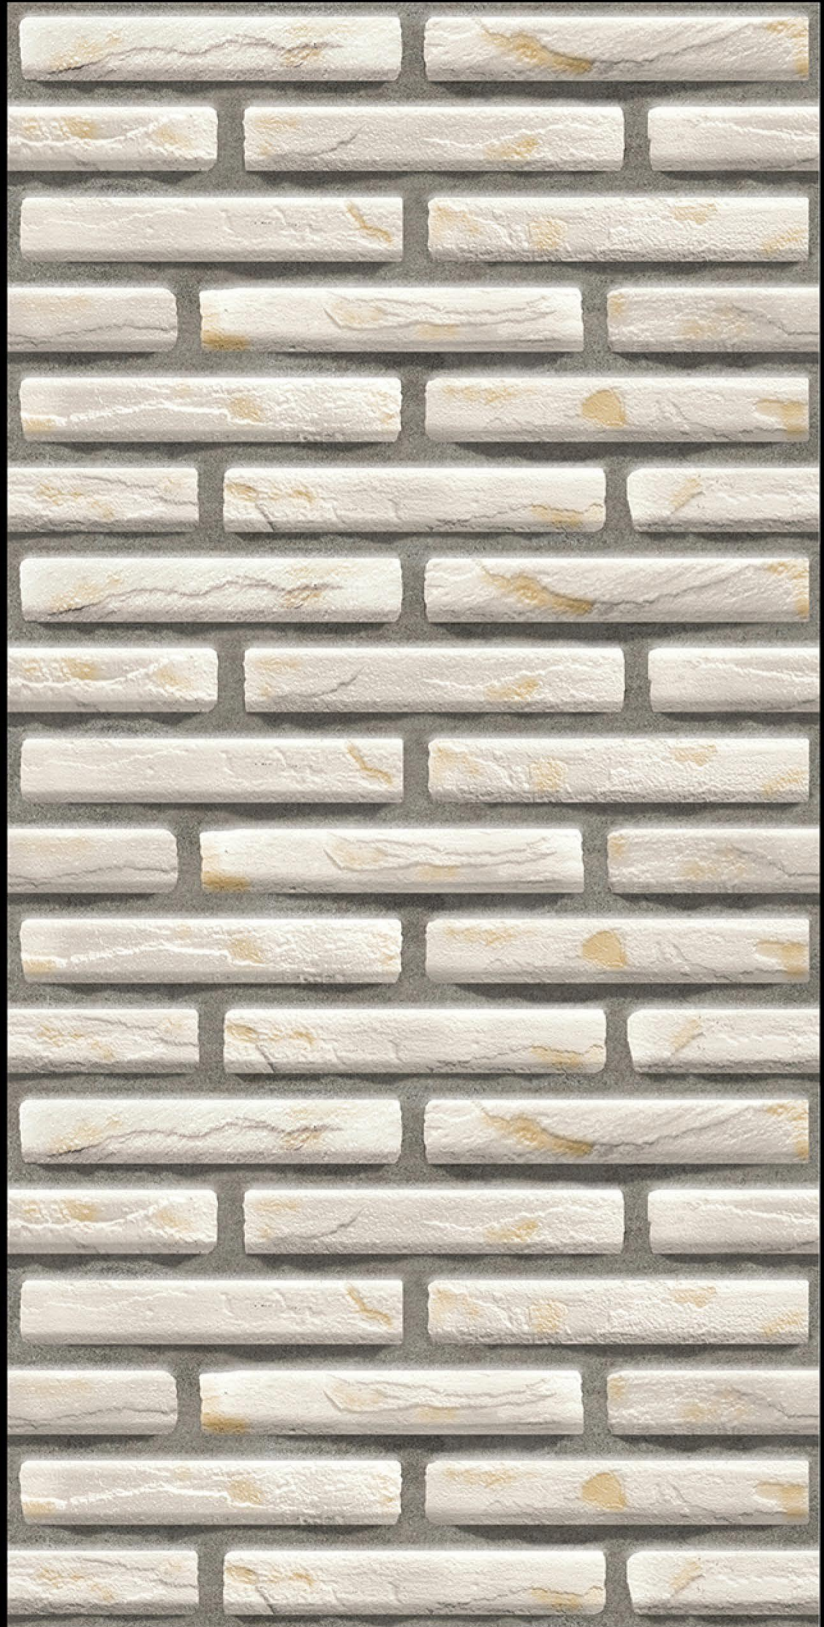

High Depth
Elevation

300x450mm

FOSSIL - 05

HIGH-DEEP
PUNCH

DURABLE
BODY

NATURAL
LOOK