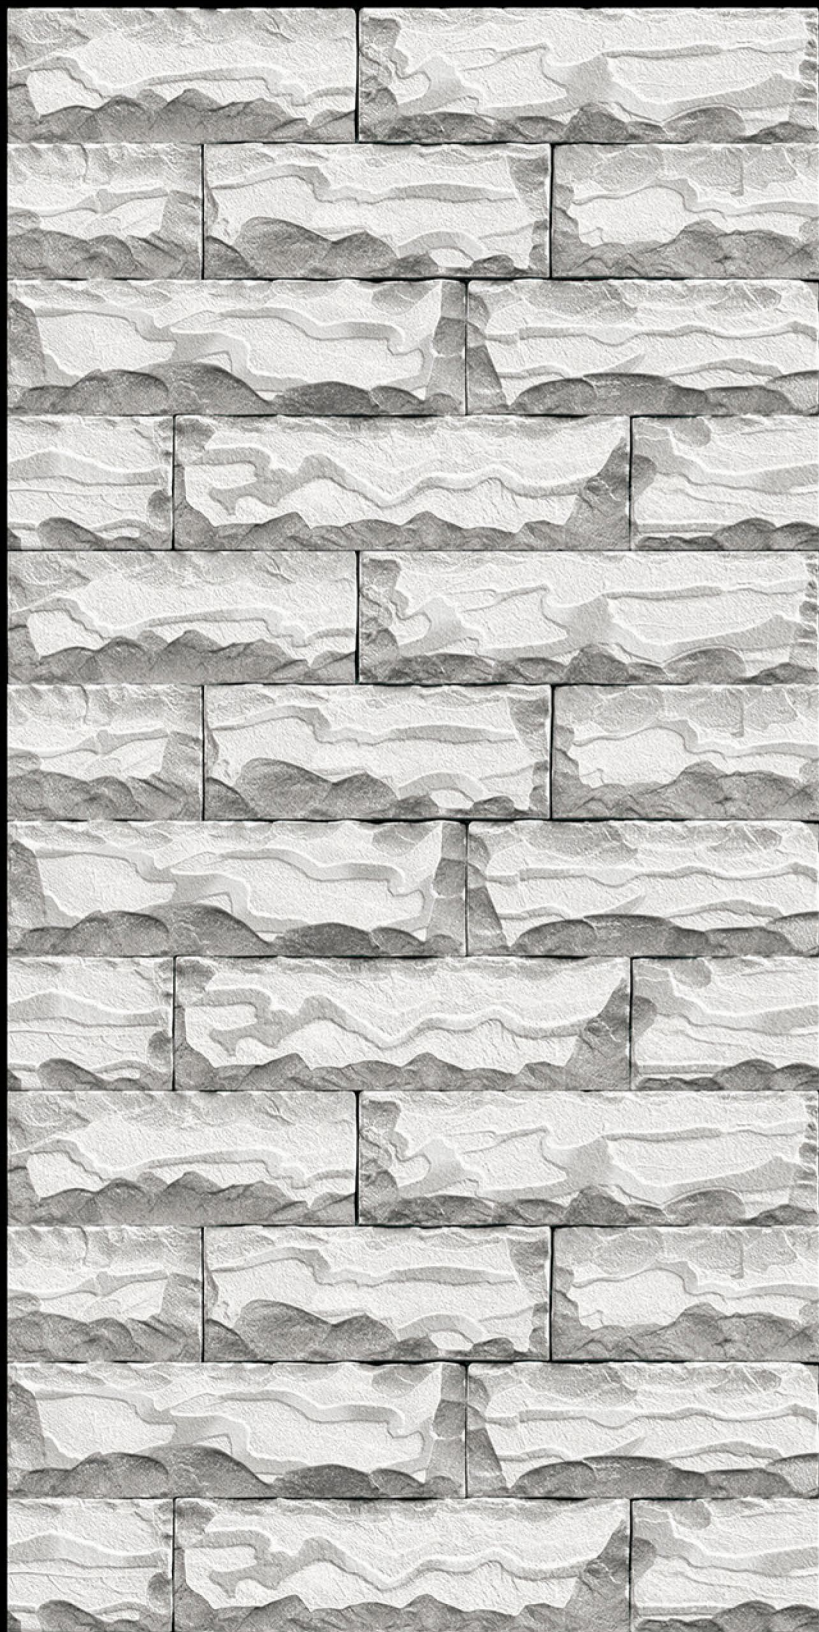

High Depth
Elevation

300x450mm

ARMANI - 05

HIGH-DEEP
PUNCH

DURABLE
BODY

NATURAL
LOOK