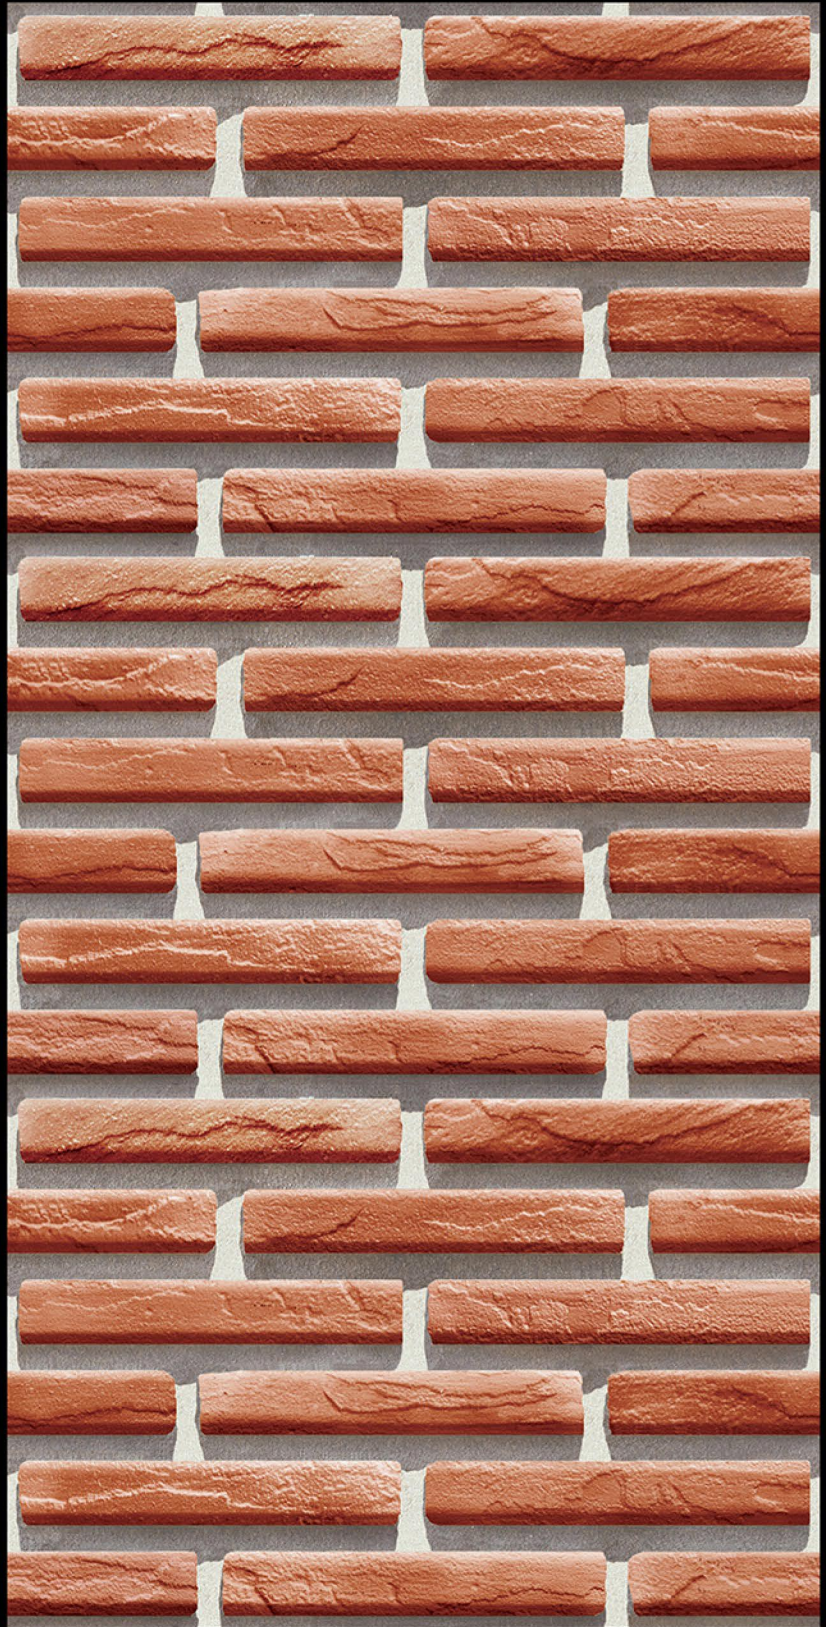

High Depth
Elevation

300x450mm

FOSSIL - 06

HIGH-DEEP
PUNCH

DURABLE
BODY

NATURAL
LOOK