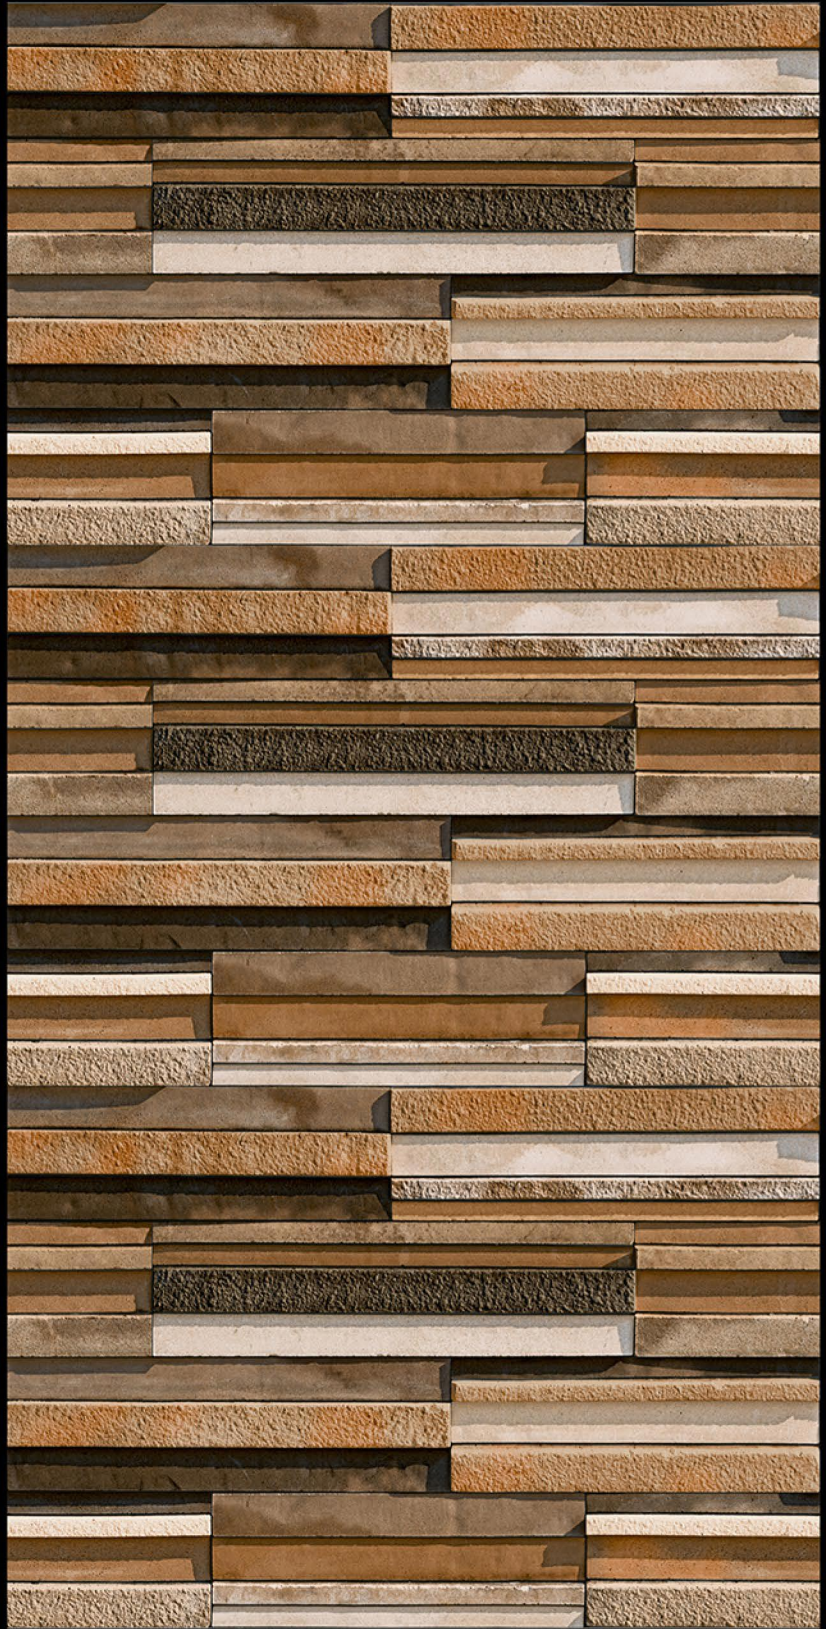

EMPORIO - 01

HIGH-DEEP
PUNCH

DURABLE
BODY

NATURAL
LOOK

High Depth
Elevation

300x450mm

EMPORIO - 02

HIGH-DEEP
PUNCH