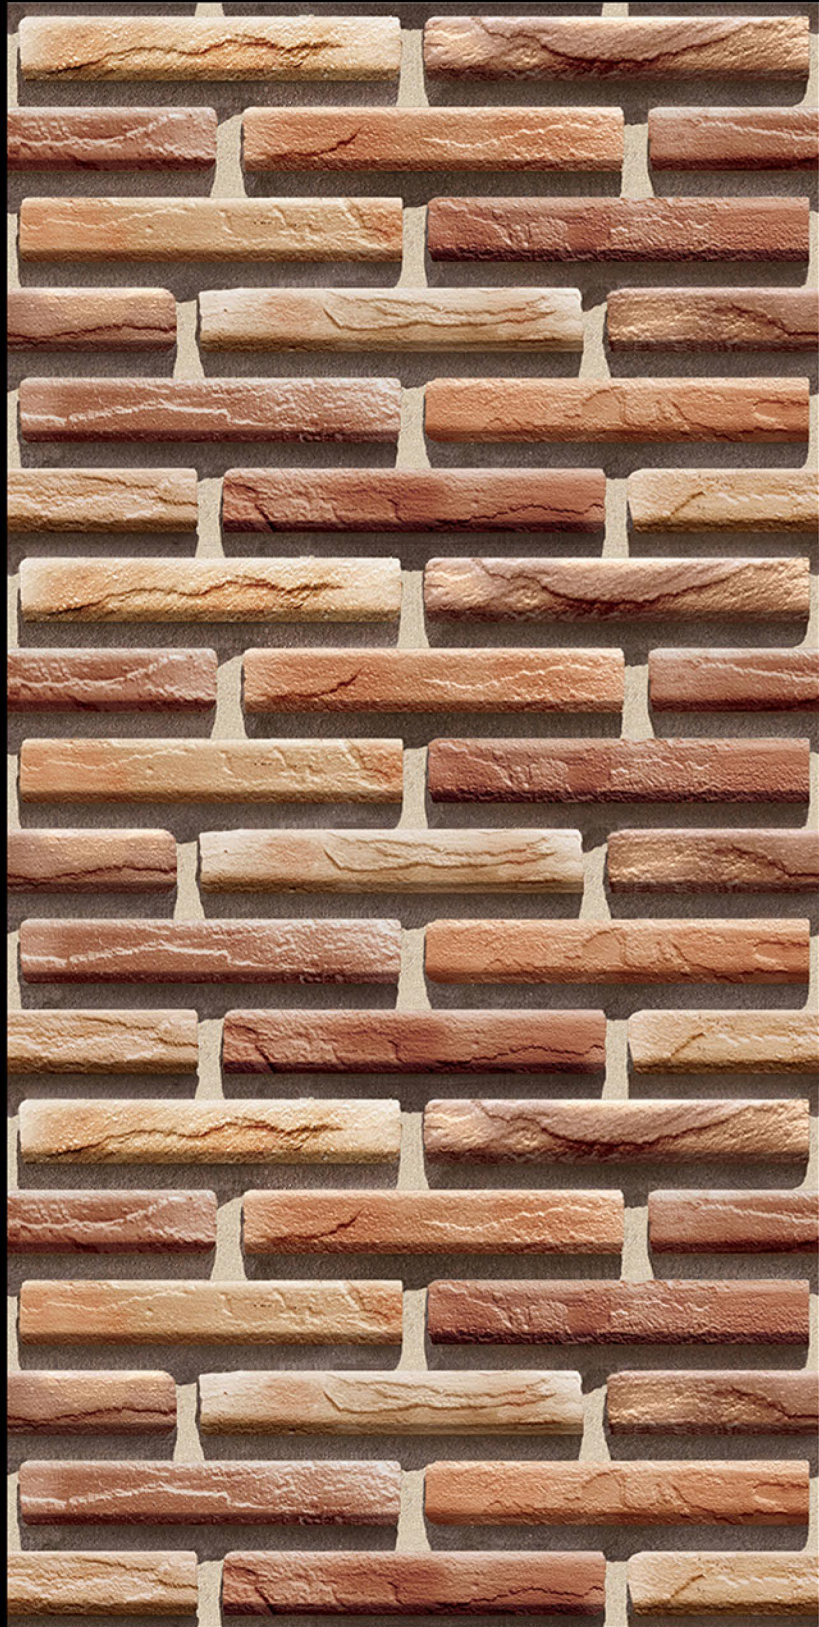

High Depth
Elevation

300x450mm

FOSSIL - 01

HIGH-DEEP
PUNCH

DURABLE
BODY

NATURAL
LOOK