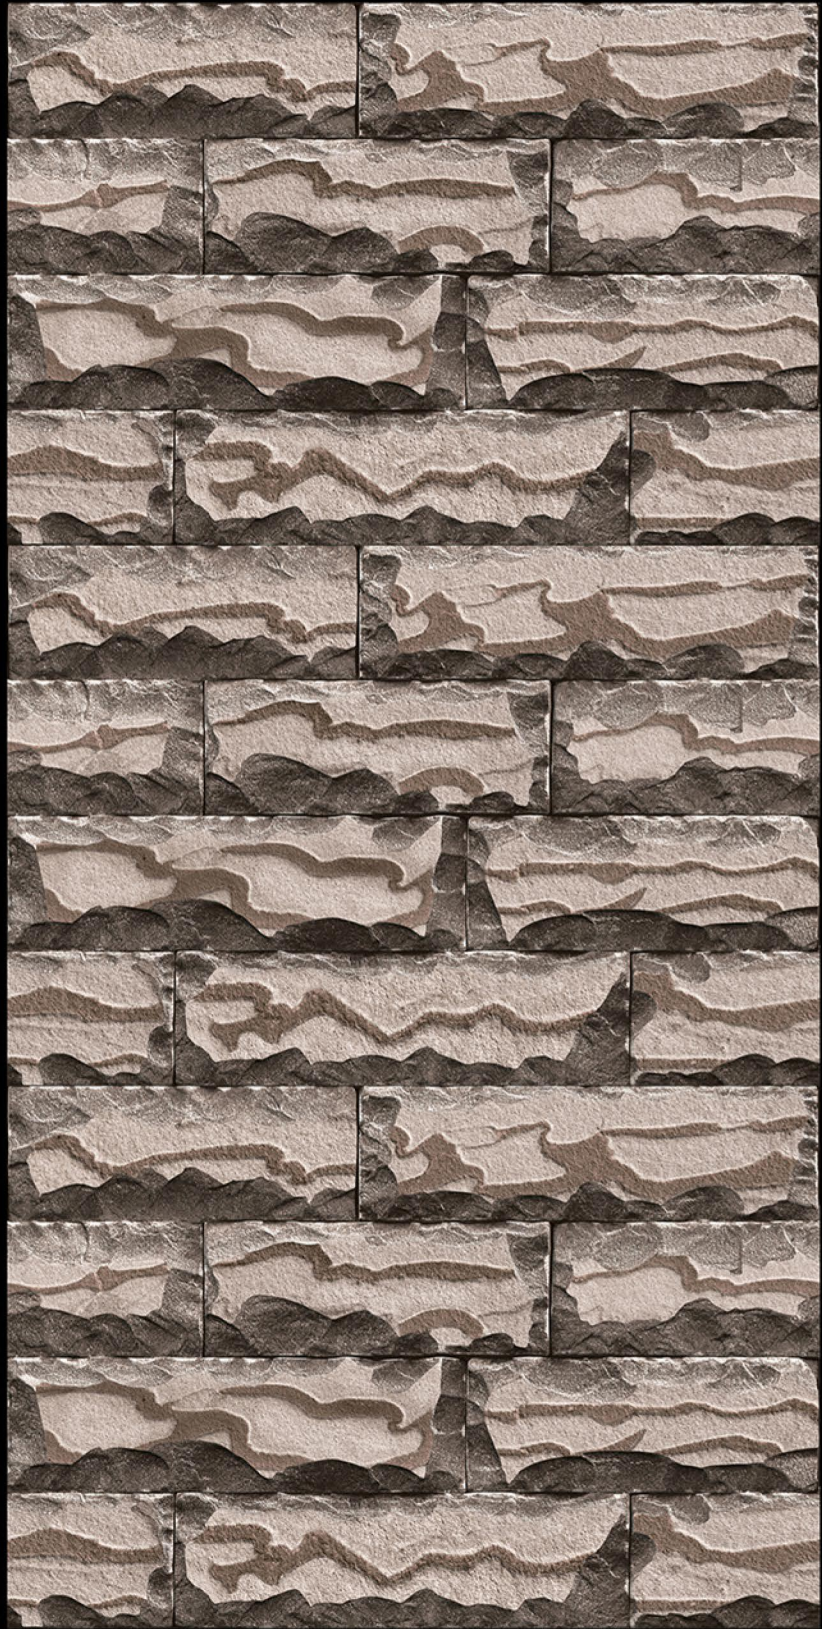

High Depth
Elevation

300x450mm

ARMANI - 01

HIGH-DEEP
PUNCH

DURABLE
BODY

NATURAL
LOOK

High Depth
Elevation

300x450mm