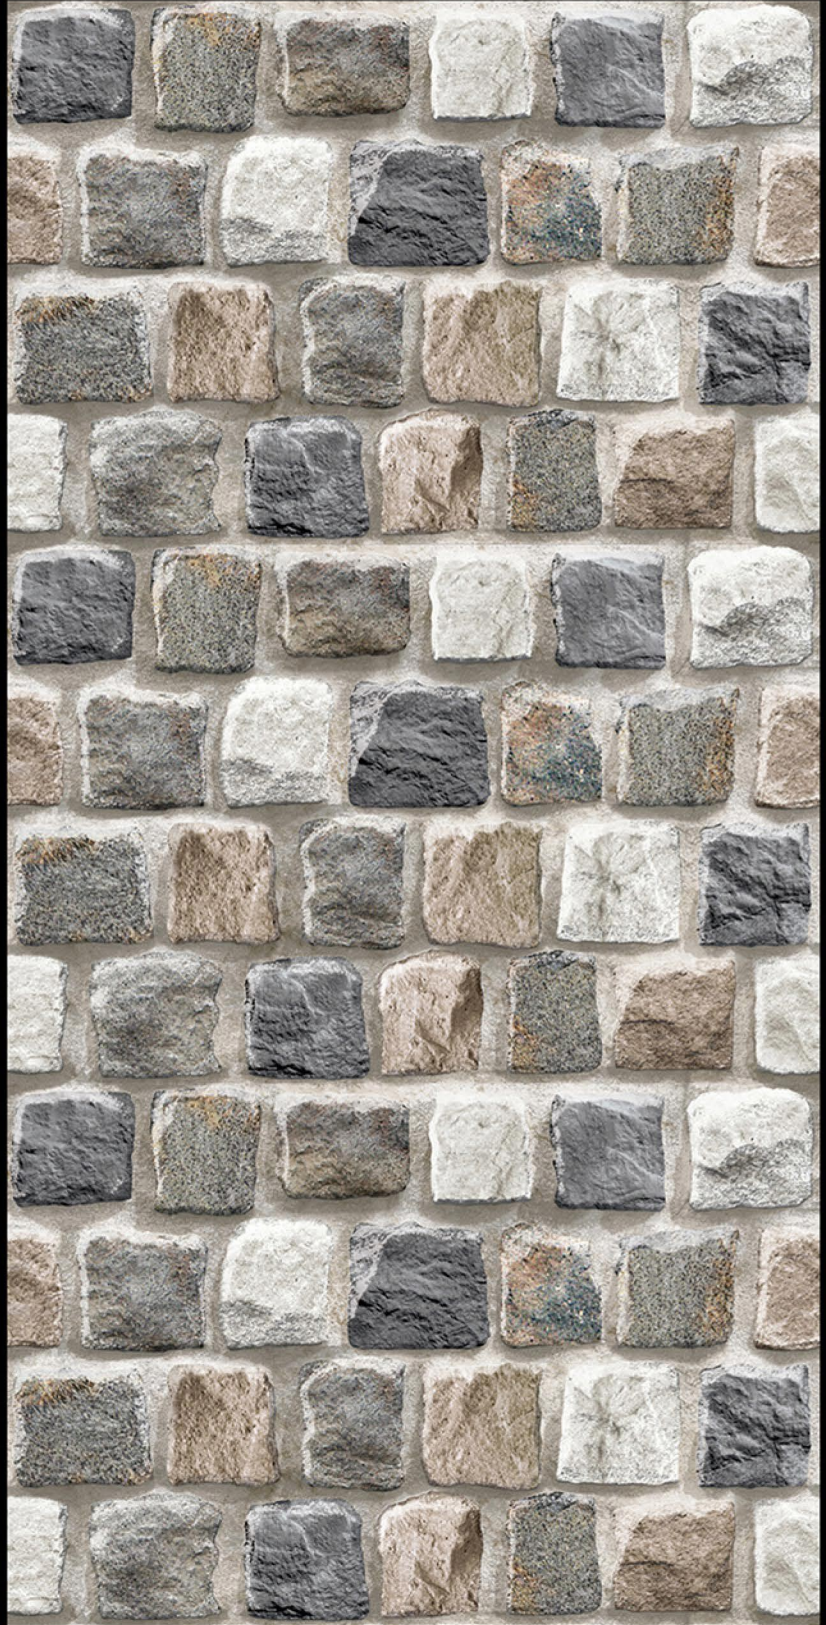

COACH - 03

HIGH-DEEP
PUNCH

DURABLE
BODY

NATURAL
LOOK

High Depth
Elevation

300x450mm

COACH - 04

HIGH-DEEP
PUNCH