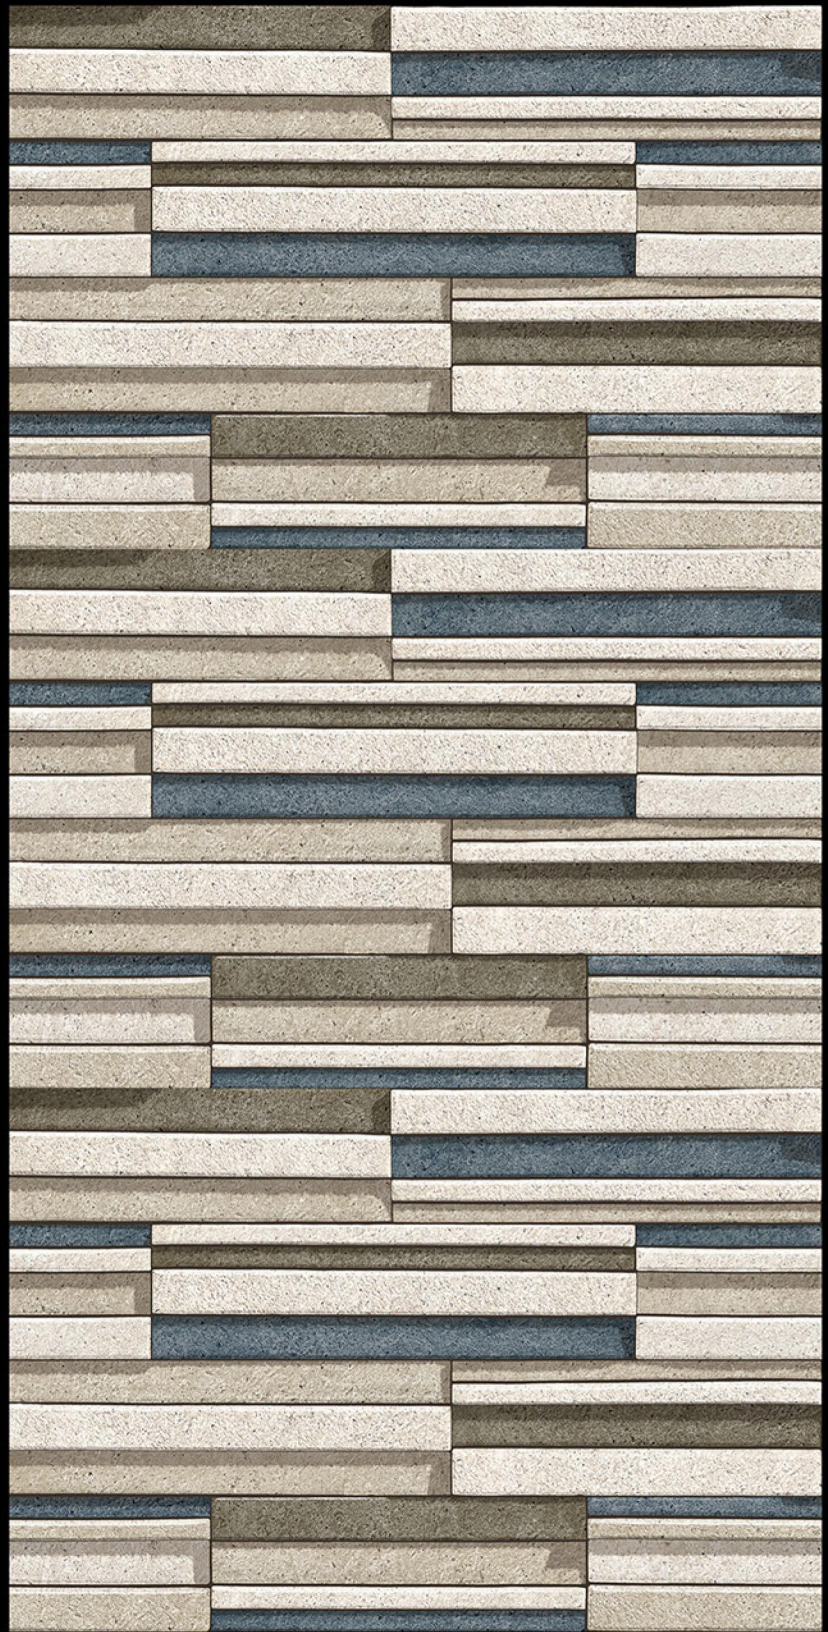

High Depth
Elevation

300x450mm

EMPORIO - 07

HIGH-DEEP
PUNCH

DURABLE
BODY

NATURAL
LOOK