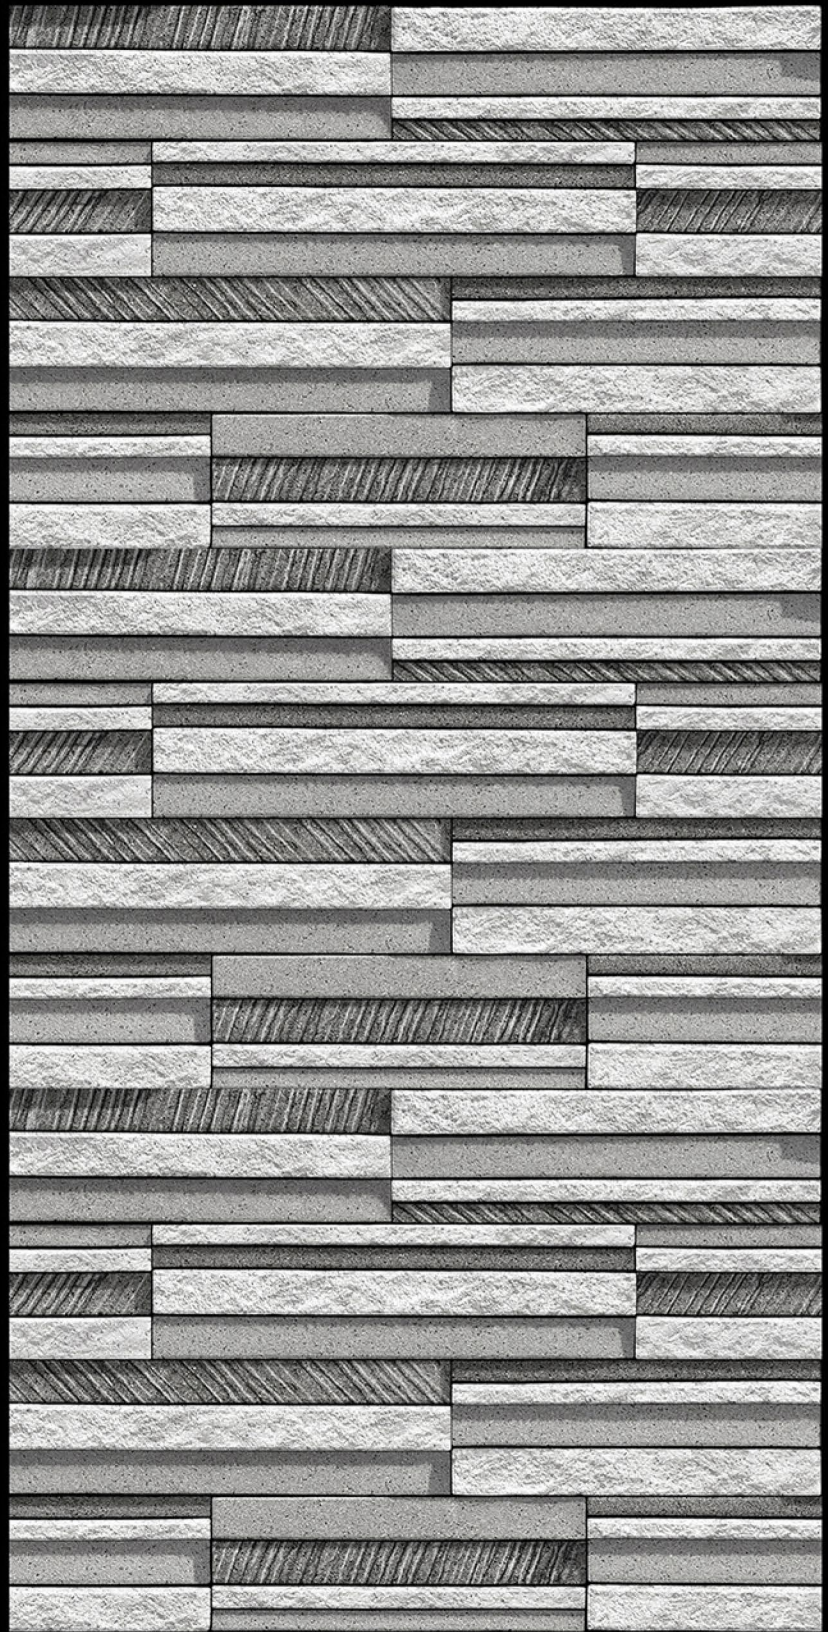

EMPORIO - 05

HIGH-DEEP
PUNCH

DURABLE
BODY

NATURAL
LOOK

High Depth
Elevation

300x450mm

EMPORIO - 06

HIGH-DEEP
PUNCH