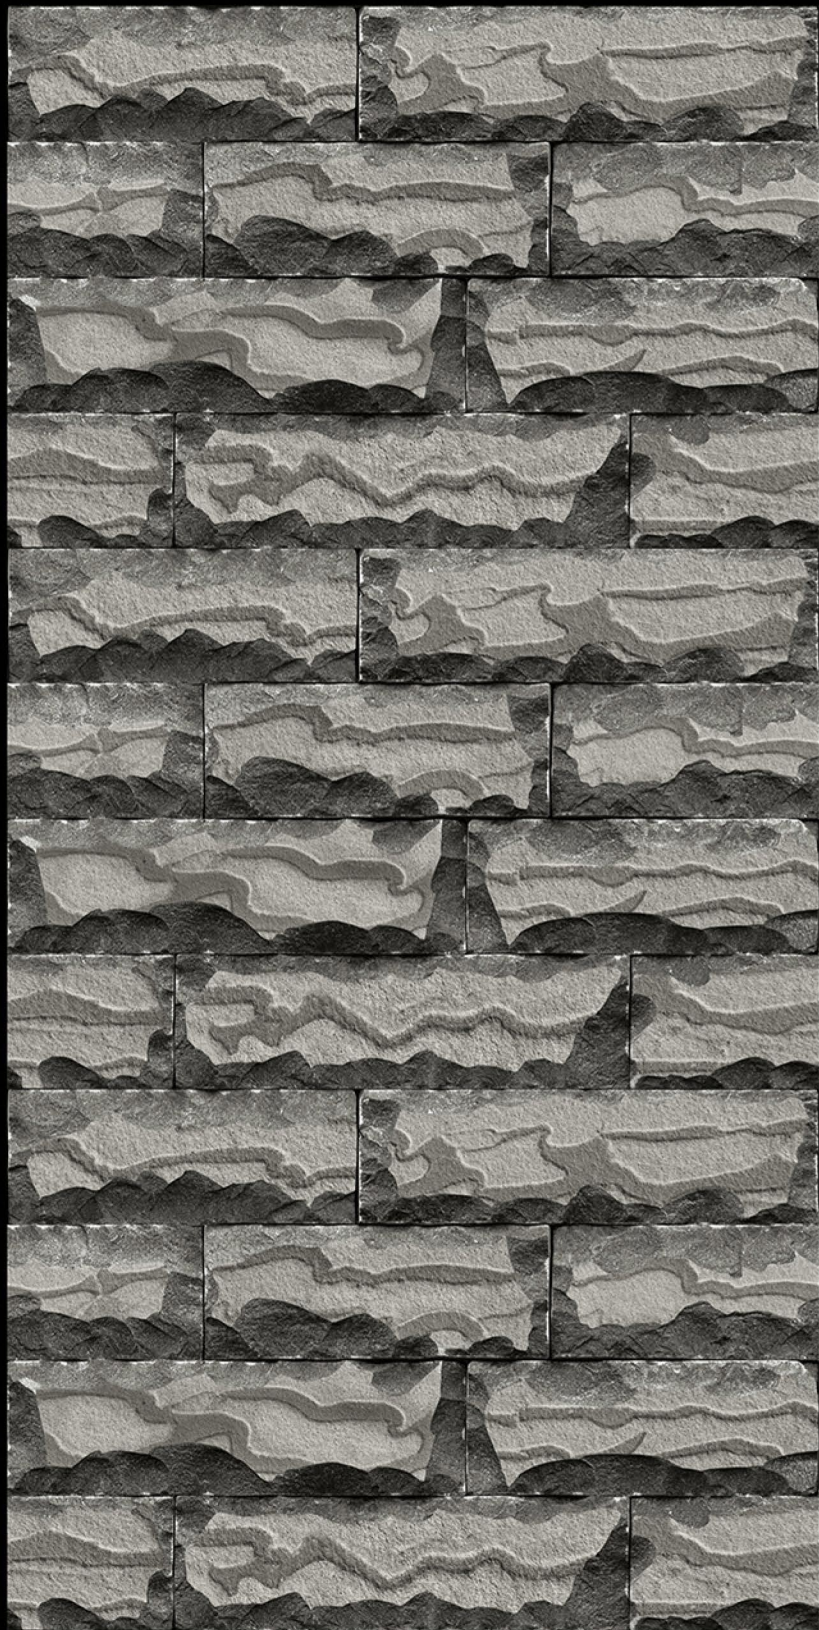

ARMANI - 06

HIGH-DEEP
PUNCH

DURABLE
BODY

NATURAL
LOOK

High Depth
Elevation

300x450mm

ARMANI - 07

HIGH-DEEP
PUNCH