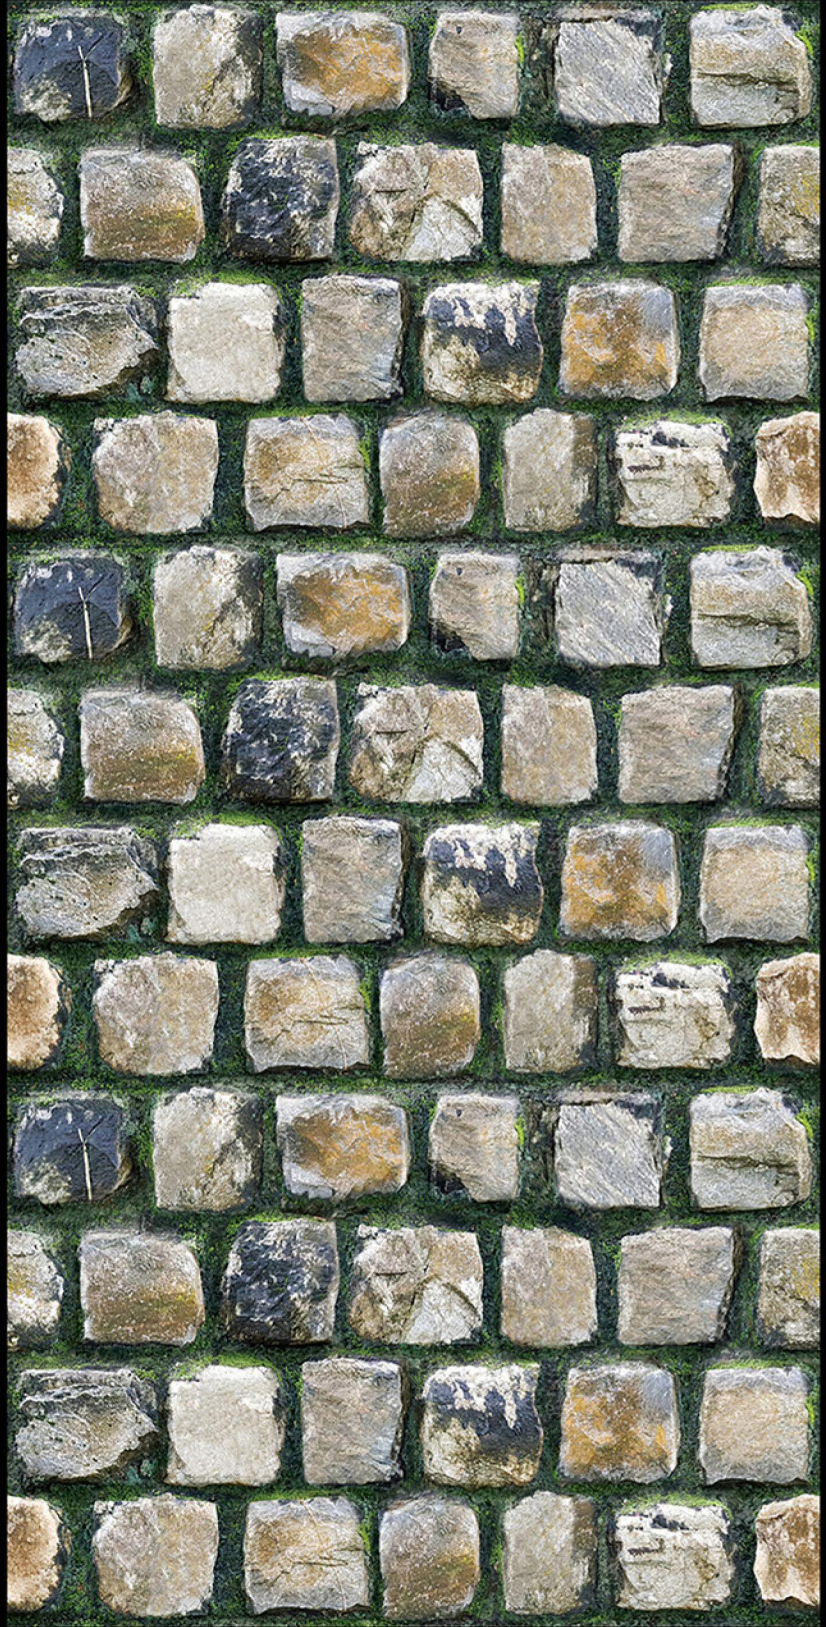

High Depth
Elevation

300x450mm

COACH - 10

HIGH-DEEP
PUNCH

DURABLE
BODY

NATURAL
LOOK

High Depth
Elevation

300x450mm