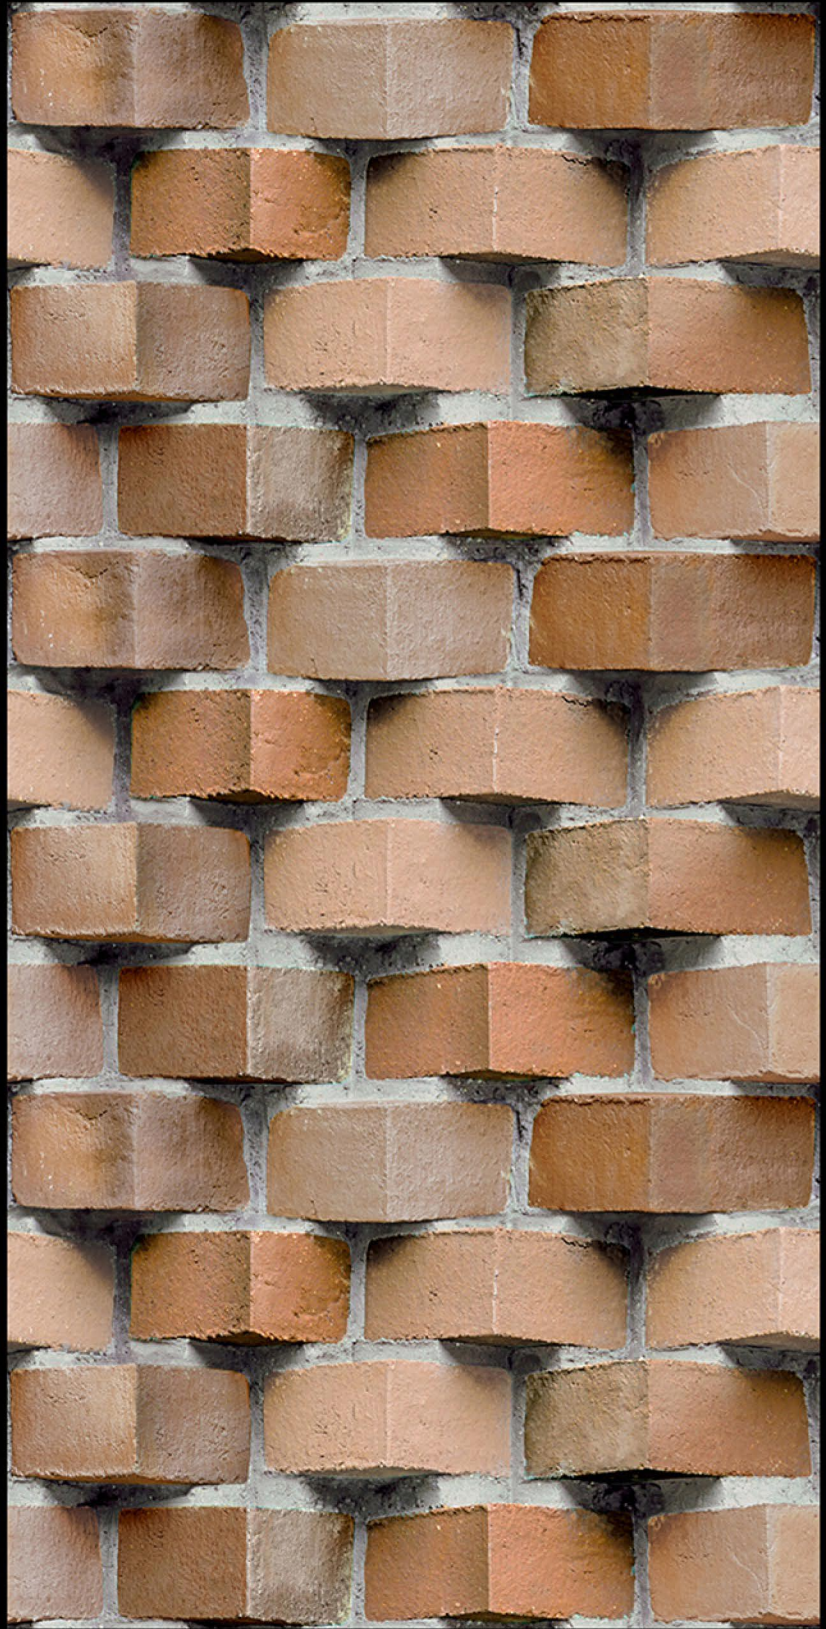

High Depth
Elevation

300x450mm

DIESEL - 06

HIGH-DEEP
PUNCH

DURABLE
BODY

NATURAL
LOOK