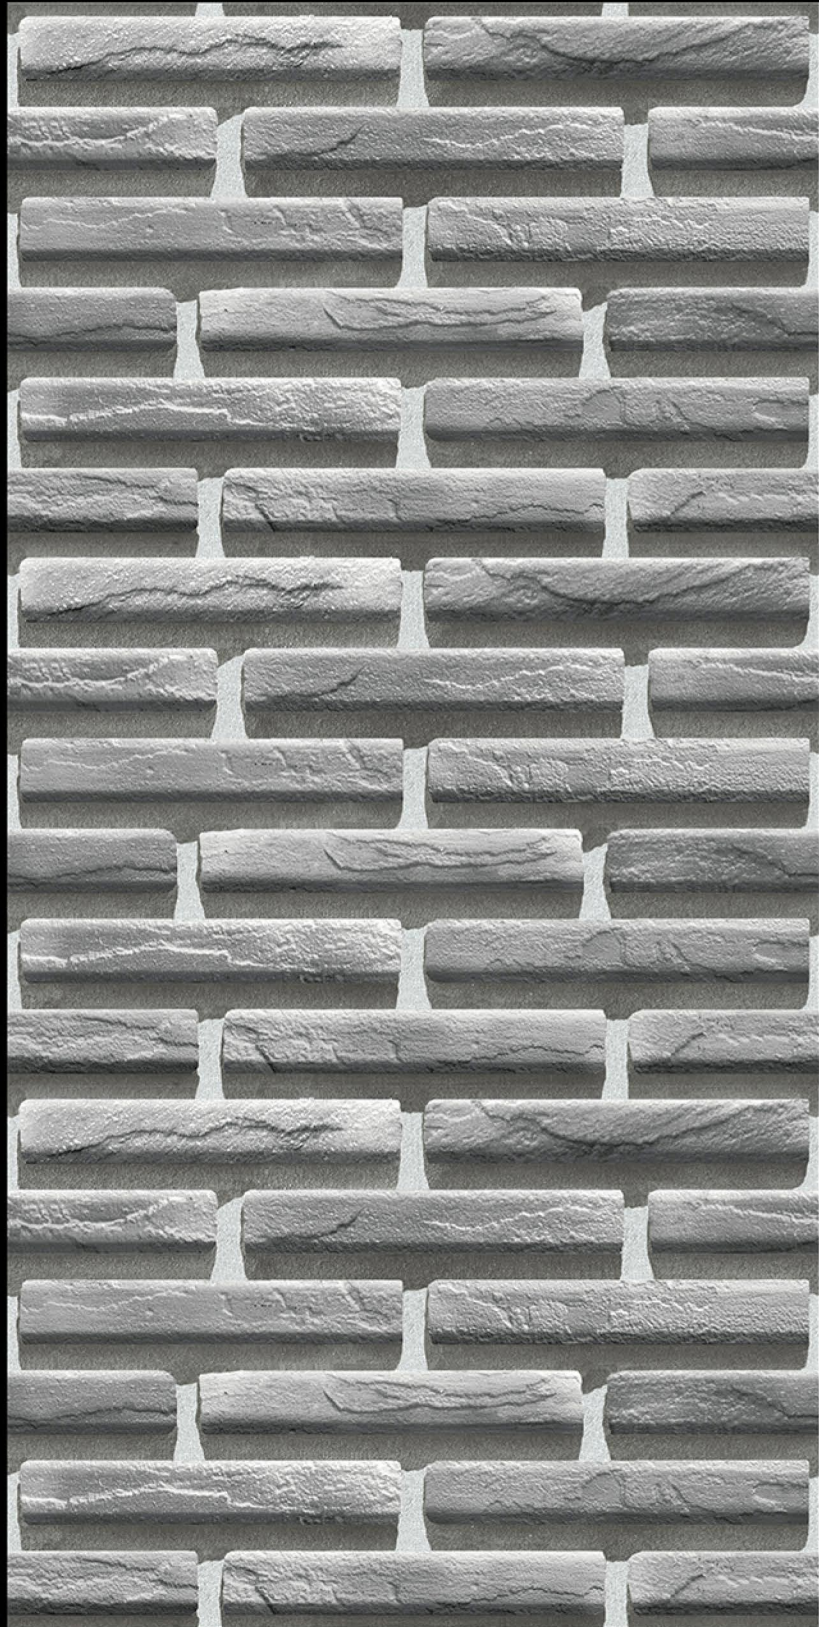

High Depth
Elevation

300x450mm

FOSSIL - 01

HIGH-DEEP
PUNCH

DURABLE
BODY

NATURAL
LOOK

High Depth
Elevation

300x450mm