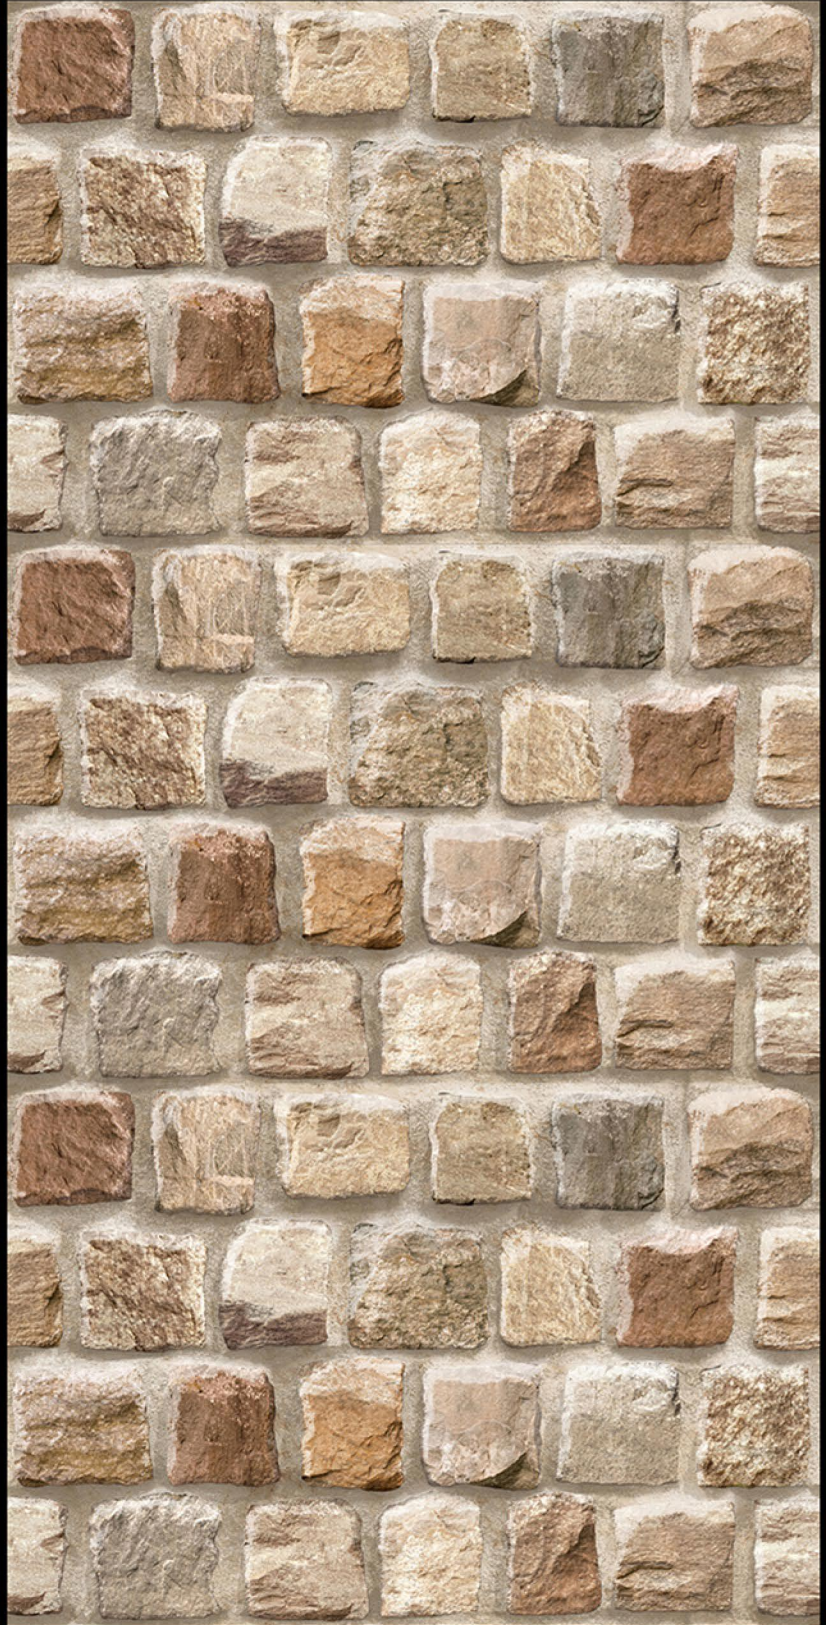

High Depth
Elevation

300x450mm

COACH - 06

HIGH-DEEP
PUNCH

DURABLE
BODY

NATURAL
LOOK