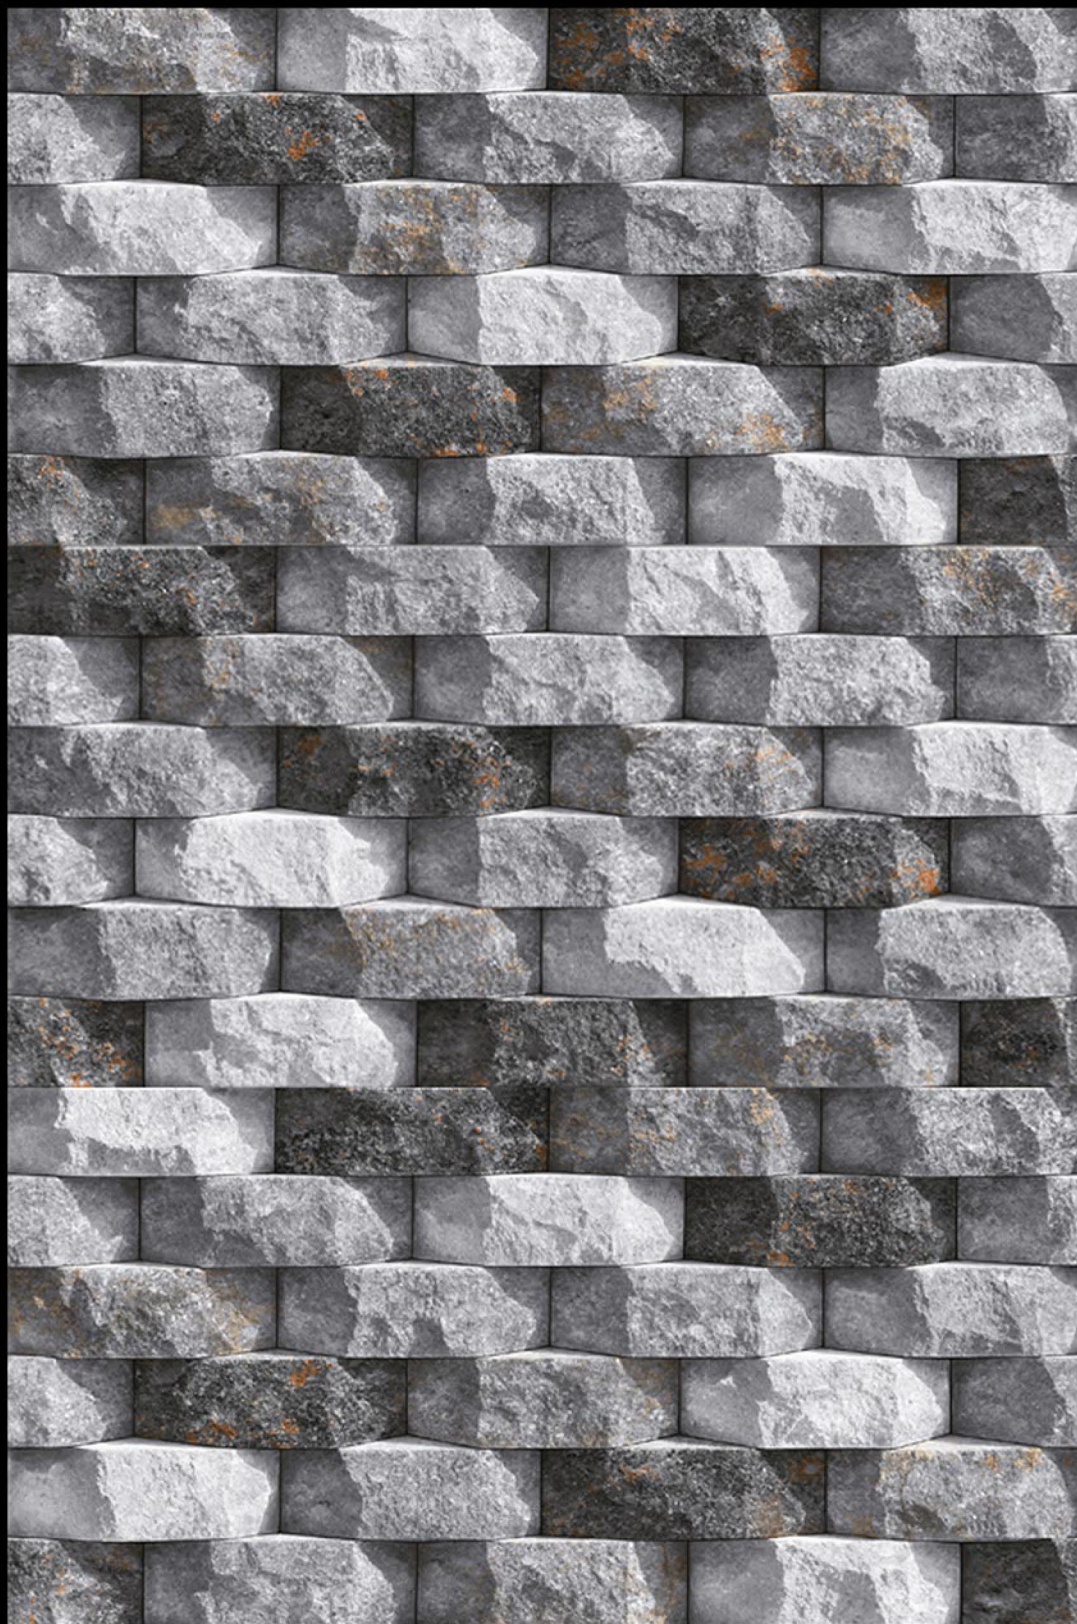

High Depth
Elevation

300x
600mm

ESTONIA - 06

HIGH-DEEP
PUNCH

NATURAL
LOOK

DURABLE
BODY