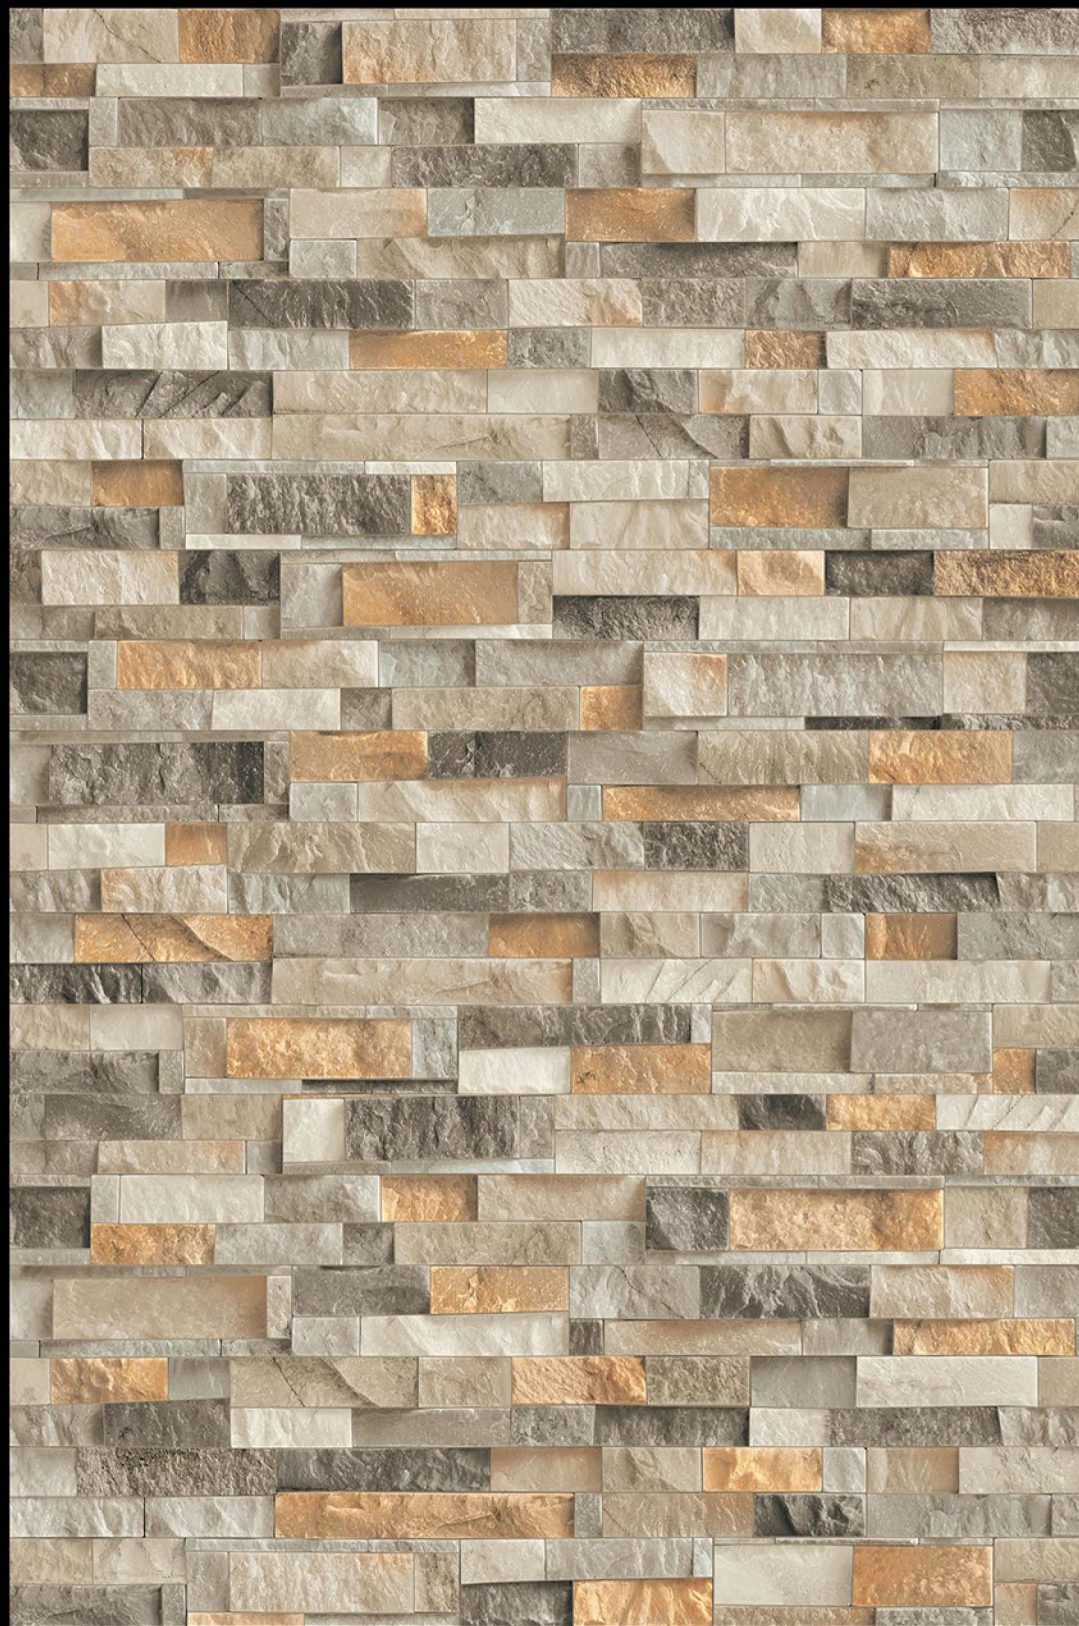

LATVIA - 09

HIGH-DEEP
PUNCH

NATURAL
LOOK

DURABLE
BODY

High Depth
Elevation

300x
600mm

LATVIA - 10

HIGH-DEEP
PUNCH