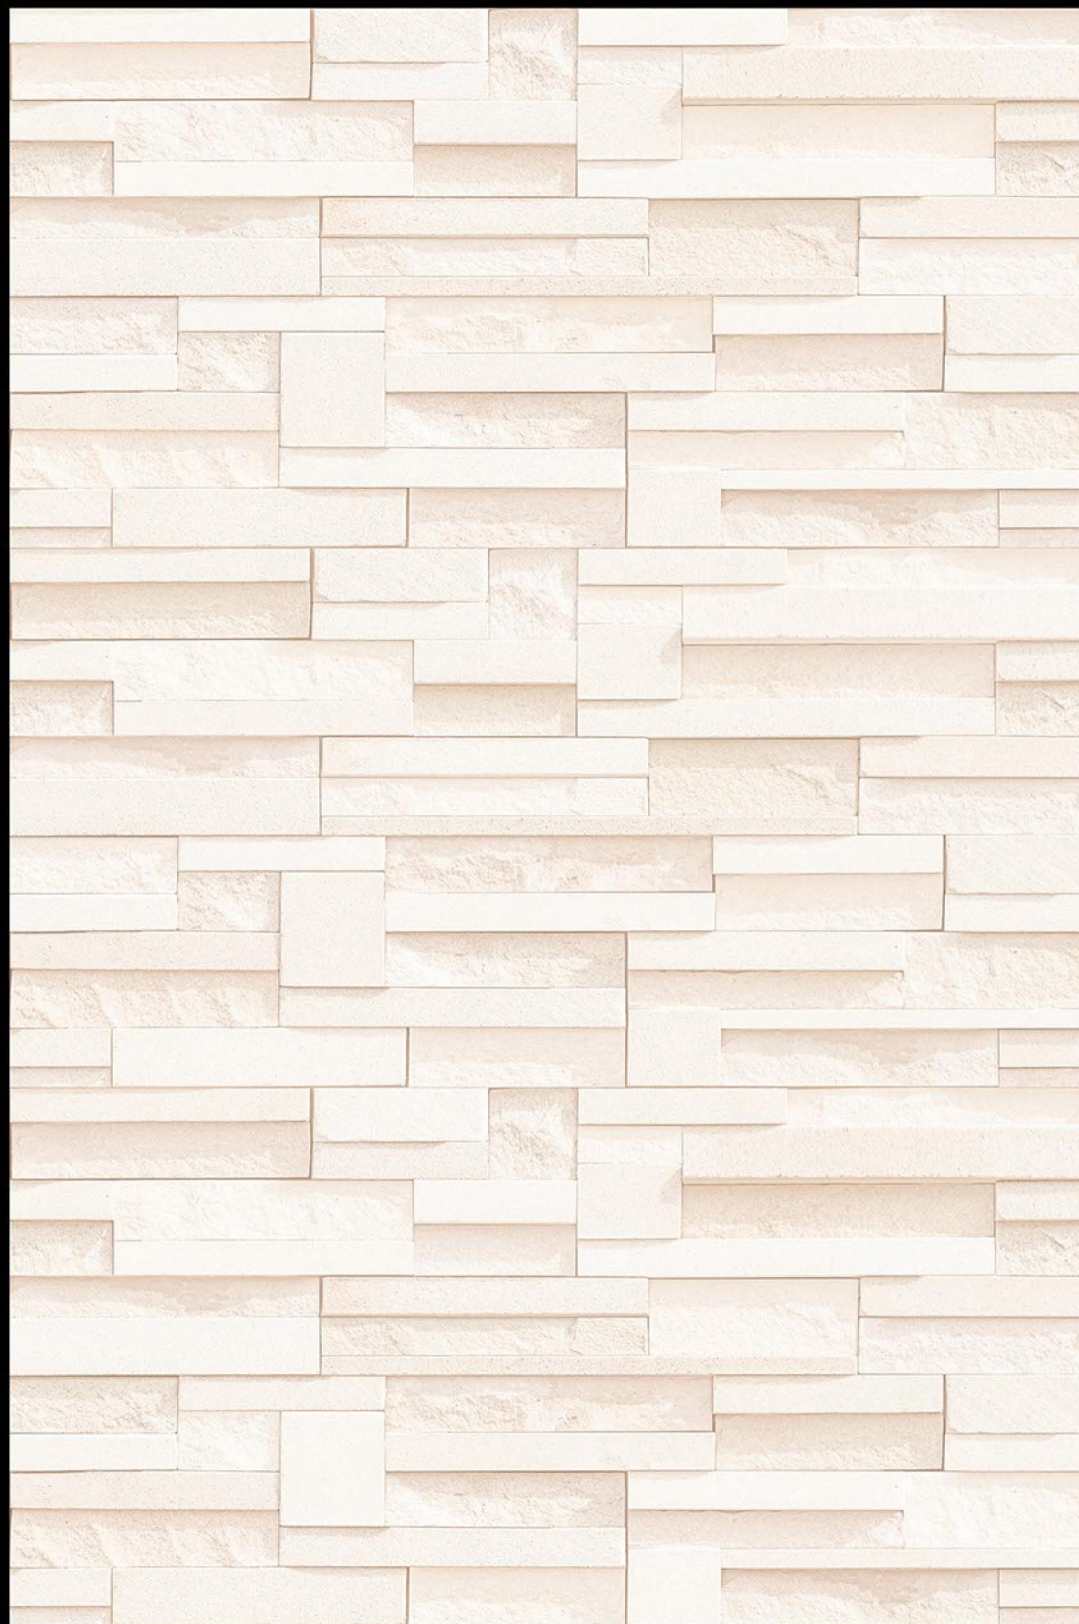

CROATIA - 05

HIGH-DEEP
PUNCH

NATURAL
LOOK

DURABLE
BODY

High Depth
Elevation

300x
600mm

CROATIA - 06

HIGH-DEEP
PUNCH