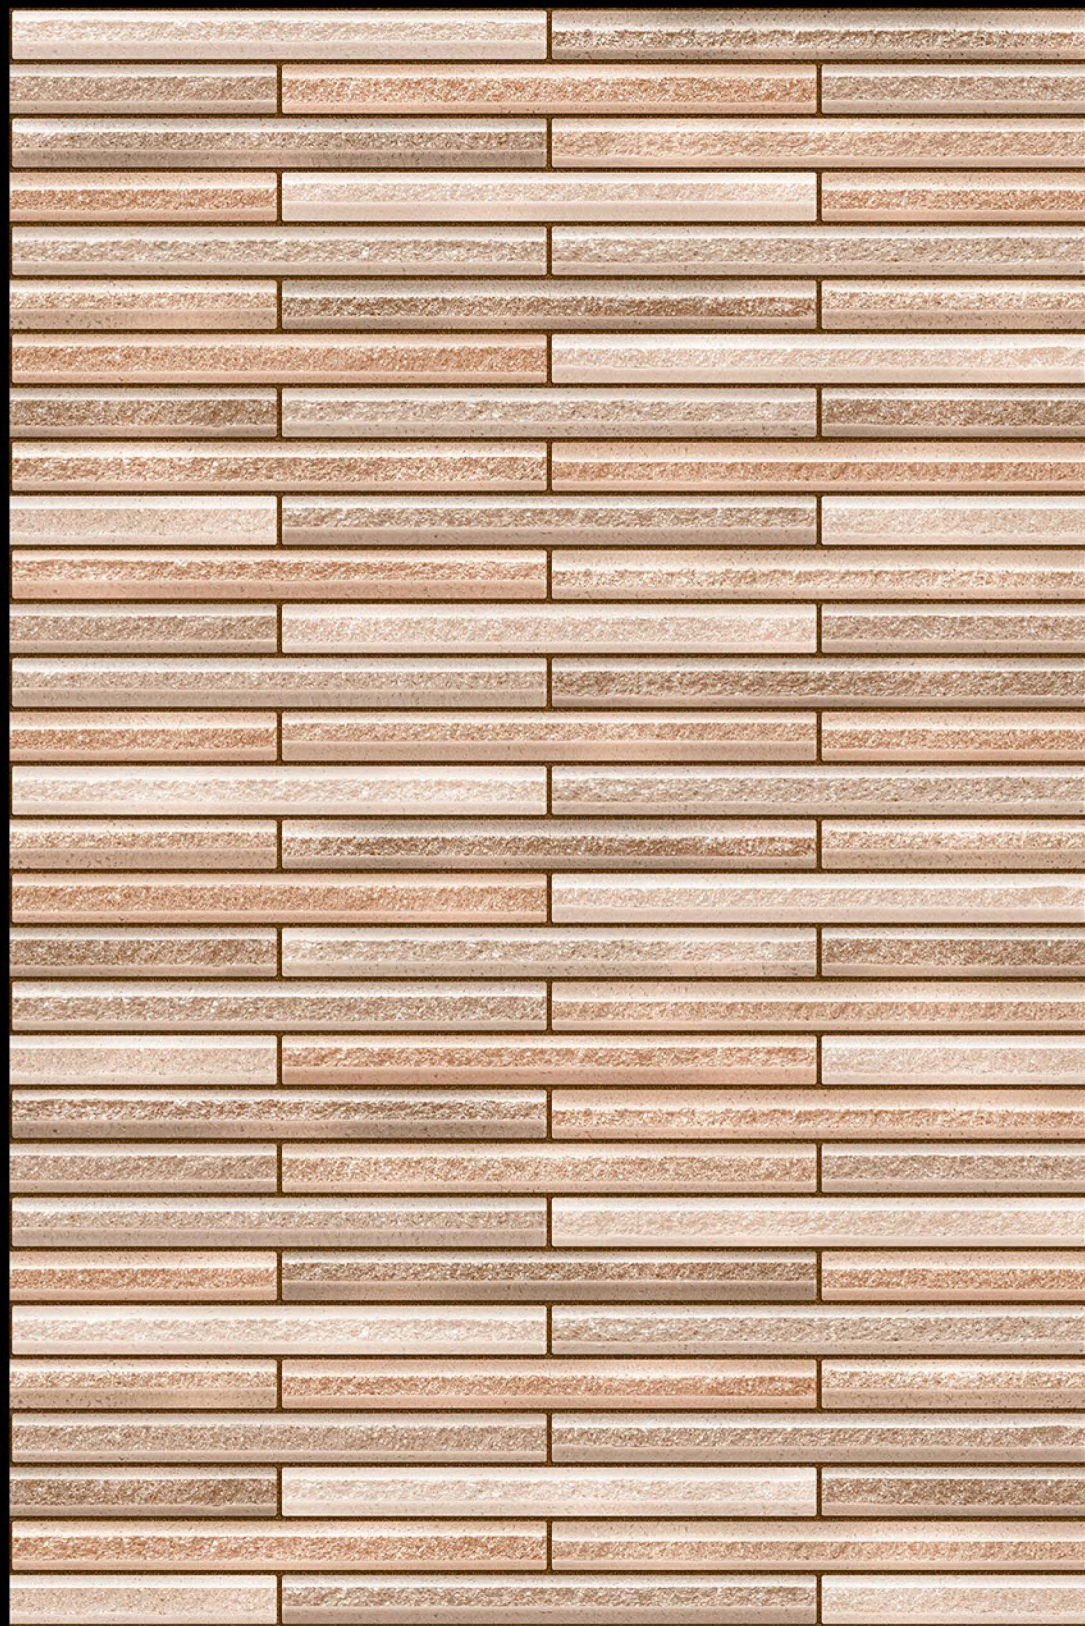

High Depth
Elevation

300x
600mm

BELARUS - 01

HIGH-DEEP
PUNCH

NATURAL
LOOK

DURABLE
BODY