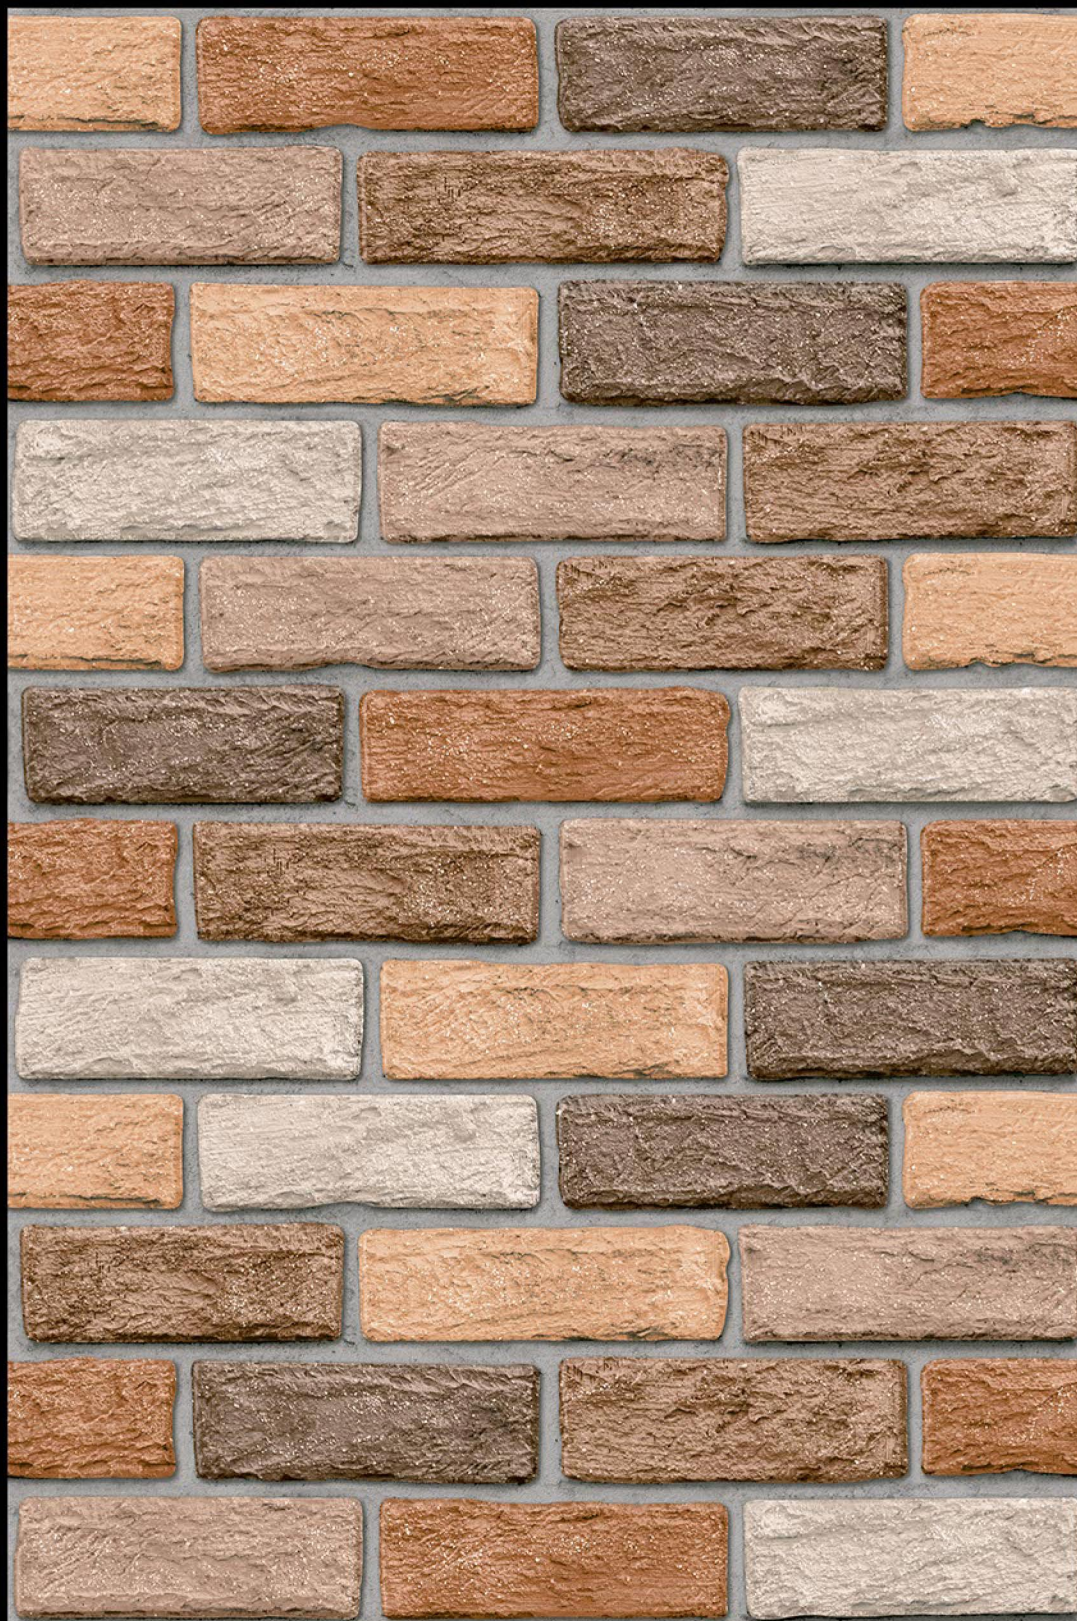

High Depth
Elevation

300x
600mm

AUSTRIA - 03

HIGH-DEEP
PUNCH

NATURAL
LOOK

DURABLE
BODY