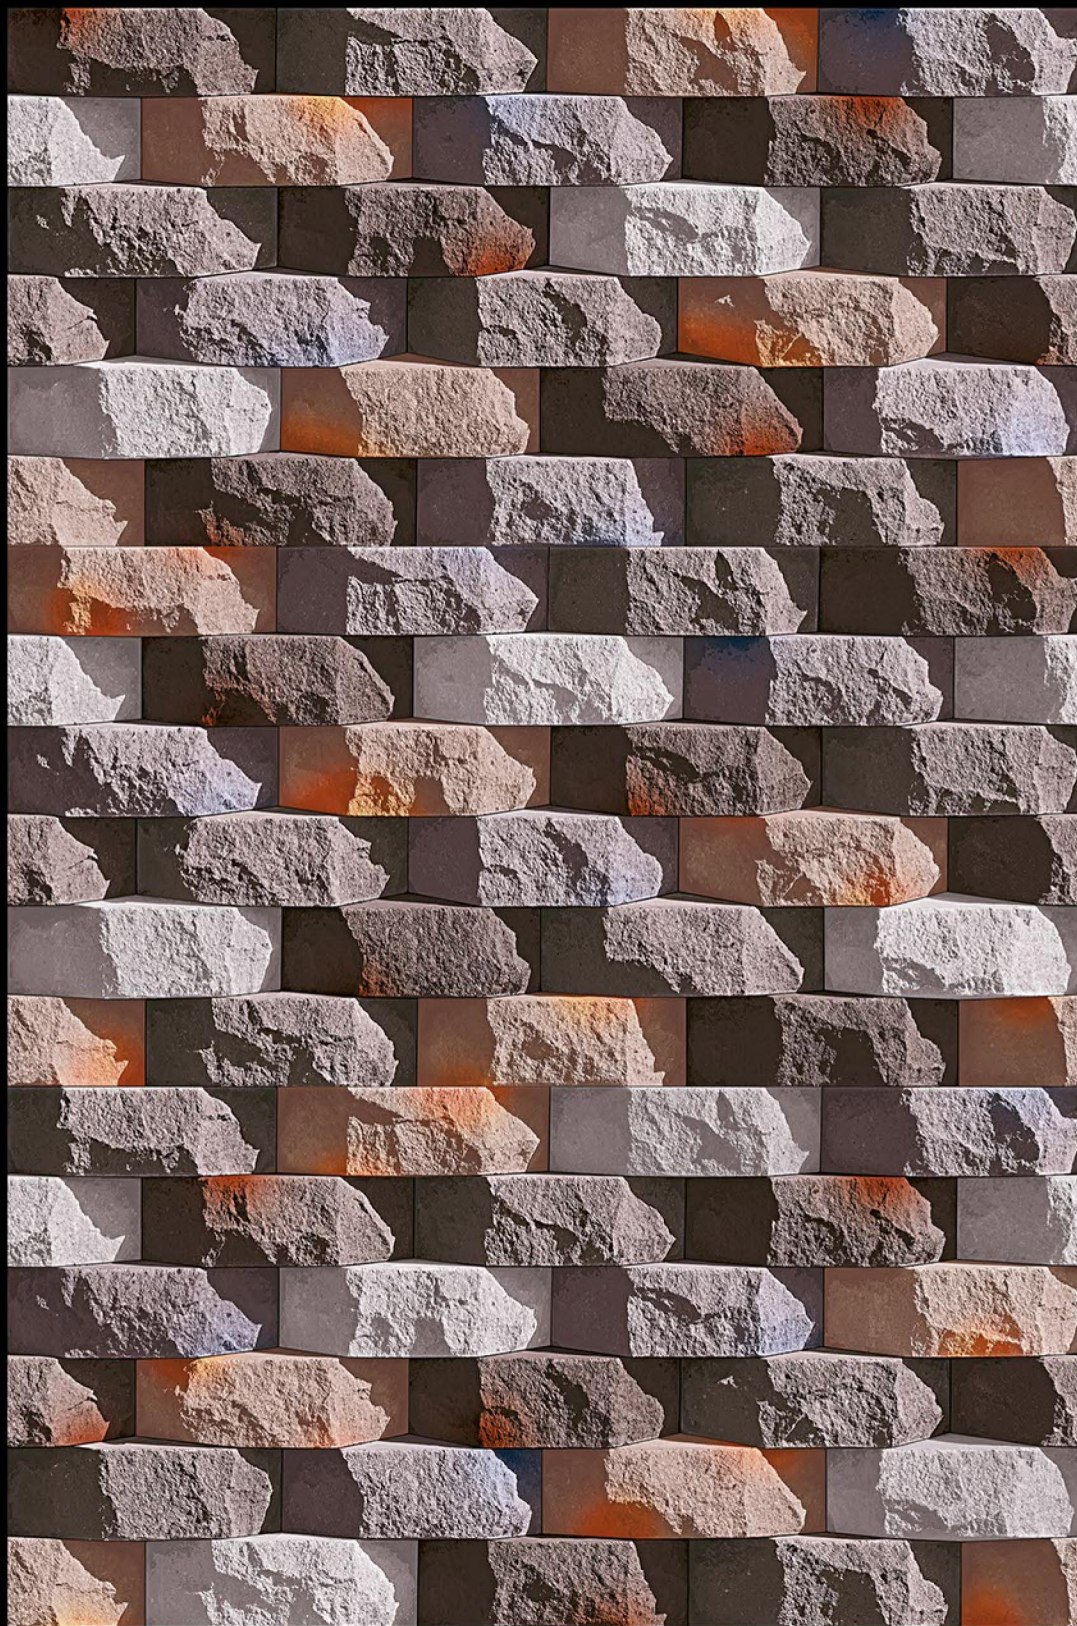

ESTONIA - 03

HIGH-DEEP
PUNCH

NATURAL
LOOK

DURABLE
BODY

High Depth
Elevation

300x
600mm

ESTONIA - 04

HIGH-DEEP
PUNCH