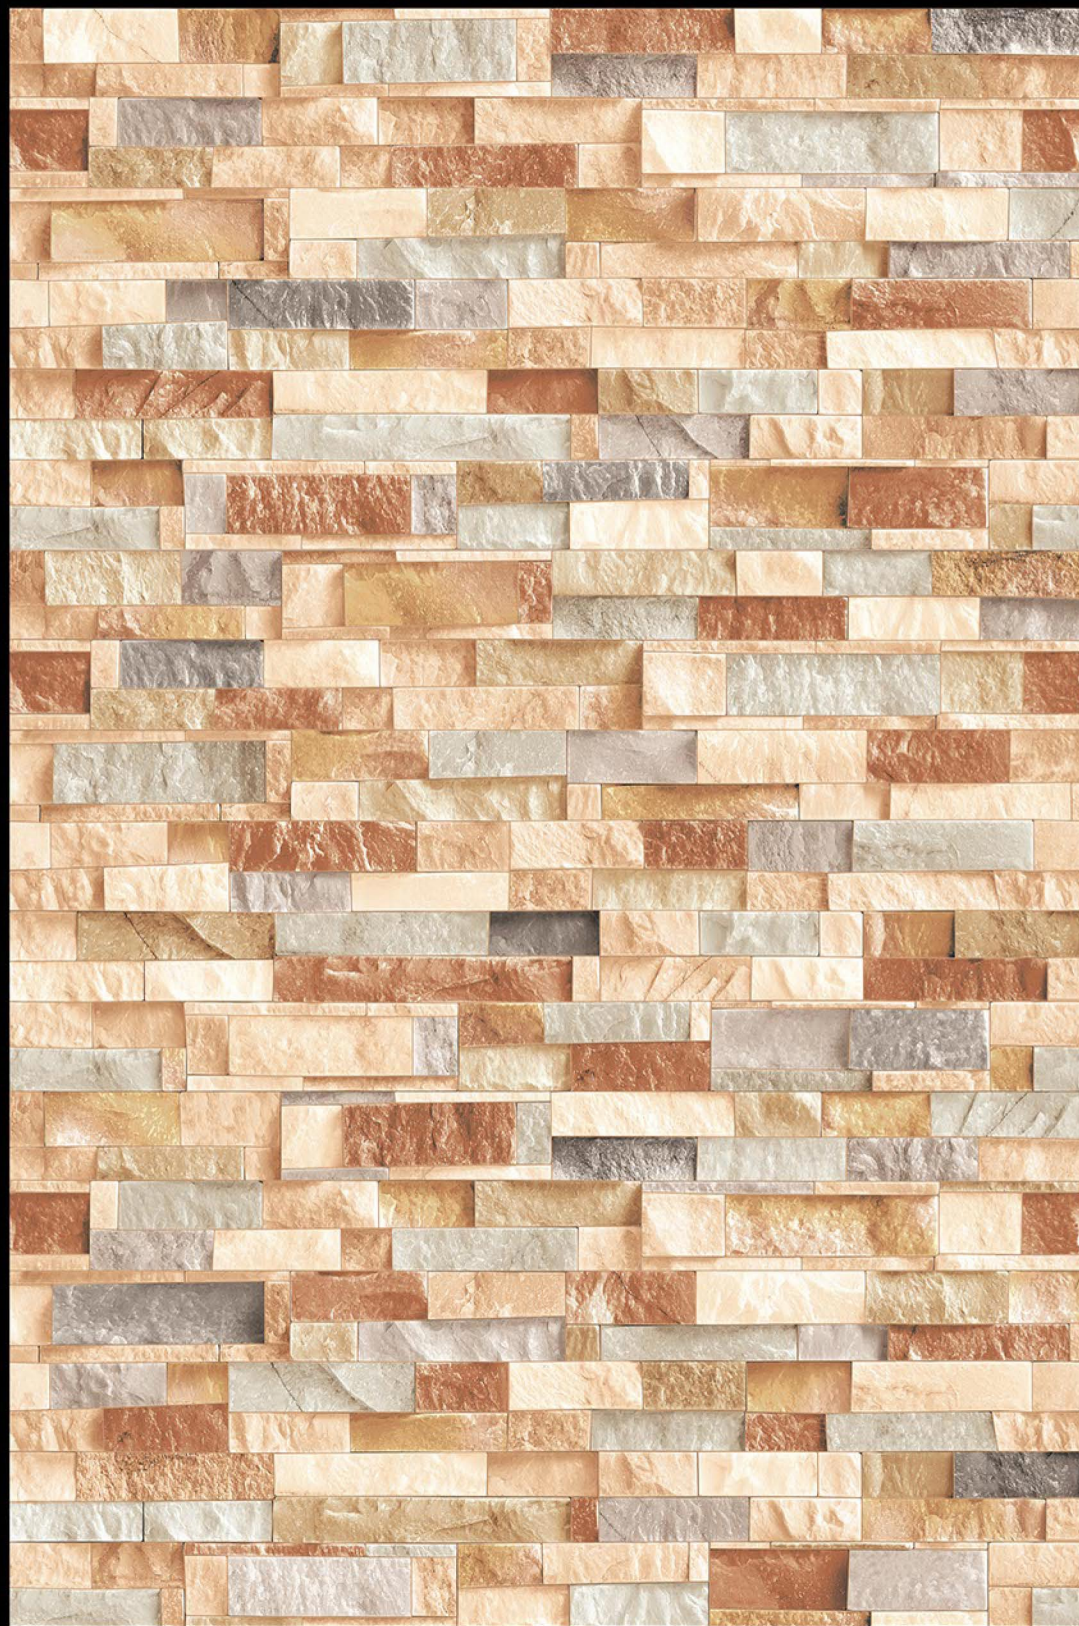

LATVIA - 01

HIGH-DEEP
PUNCH

NATURAL
LOOK

DURABLE
BODY

High Depth
Elevation

300x
600mm

LATVIA - 02

HIGH-DEEP
PUNCH