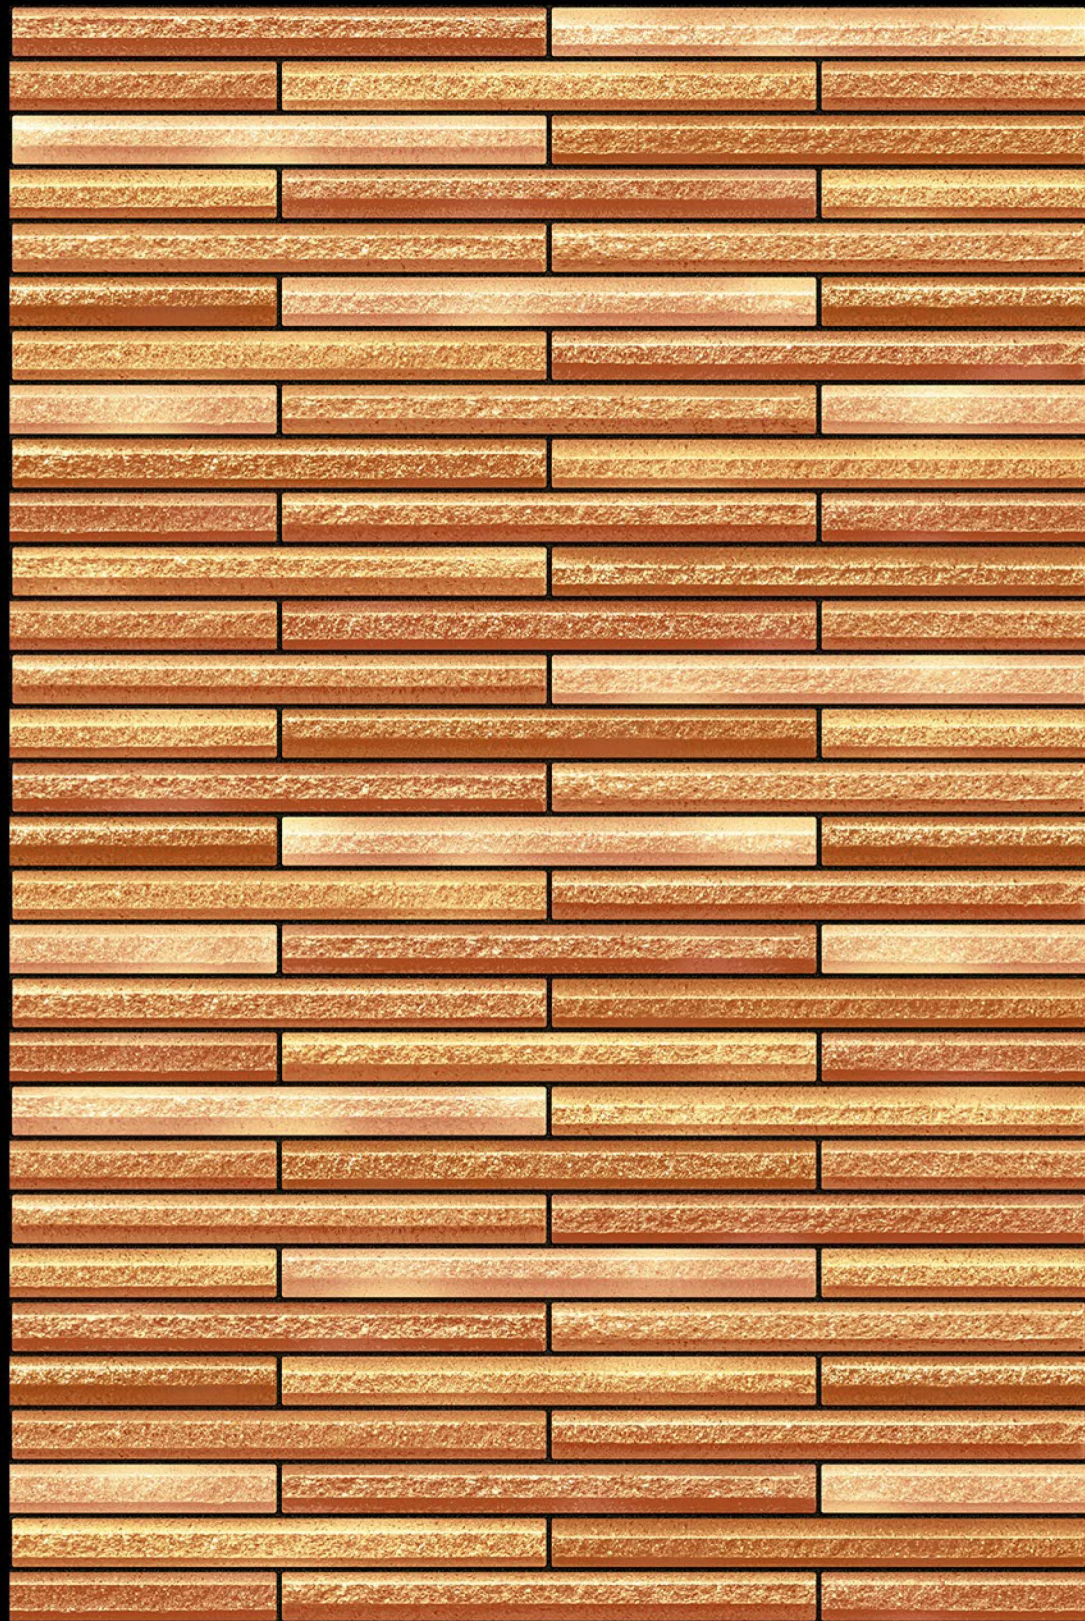

High Depth
Elevation

300x
600mm

BELARUS - 09

HIGH-DEEP
PUNCH

NATURAL
LOOK

DURABLE
BODY