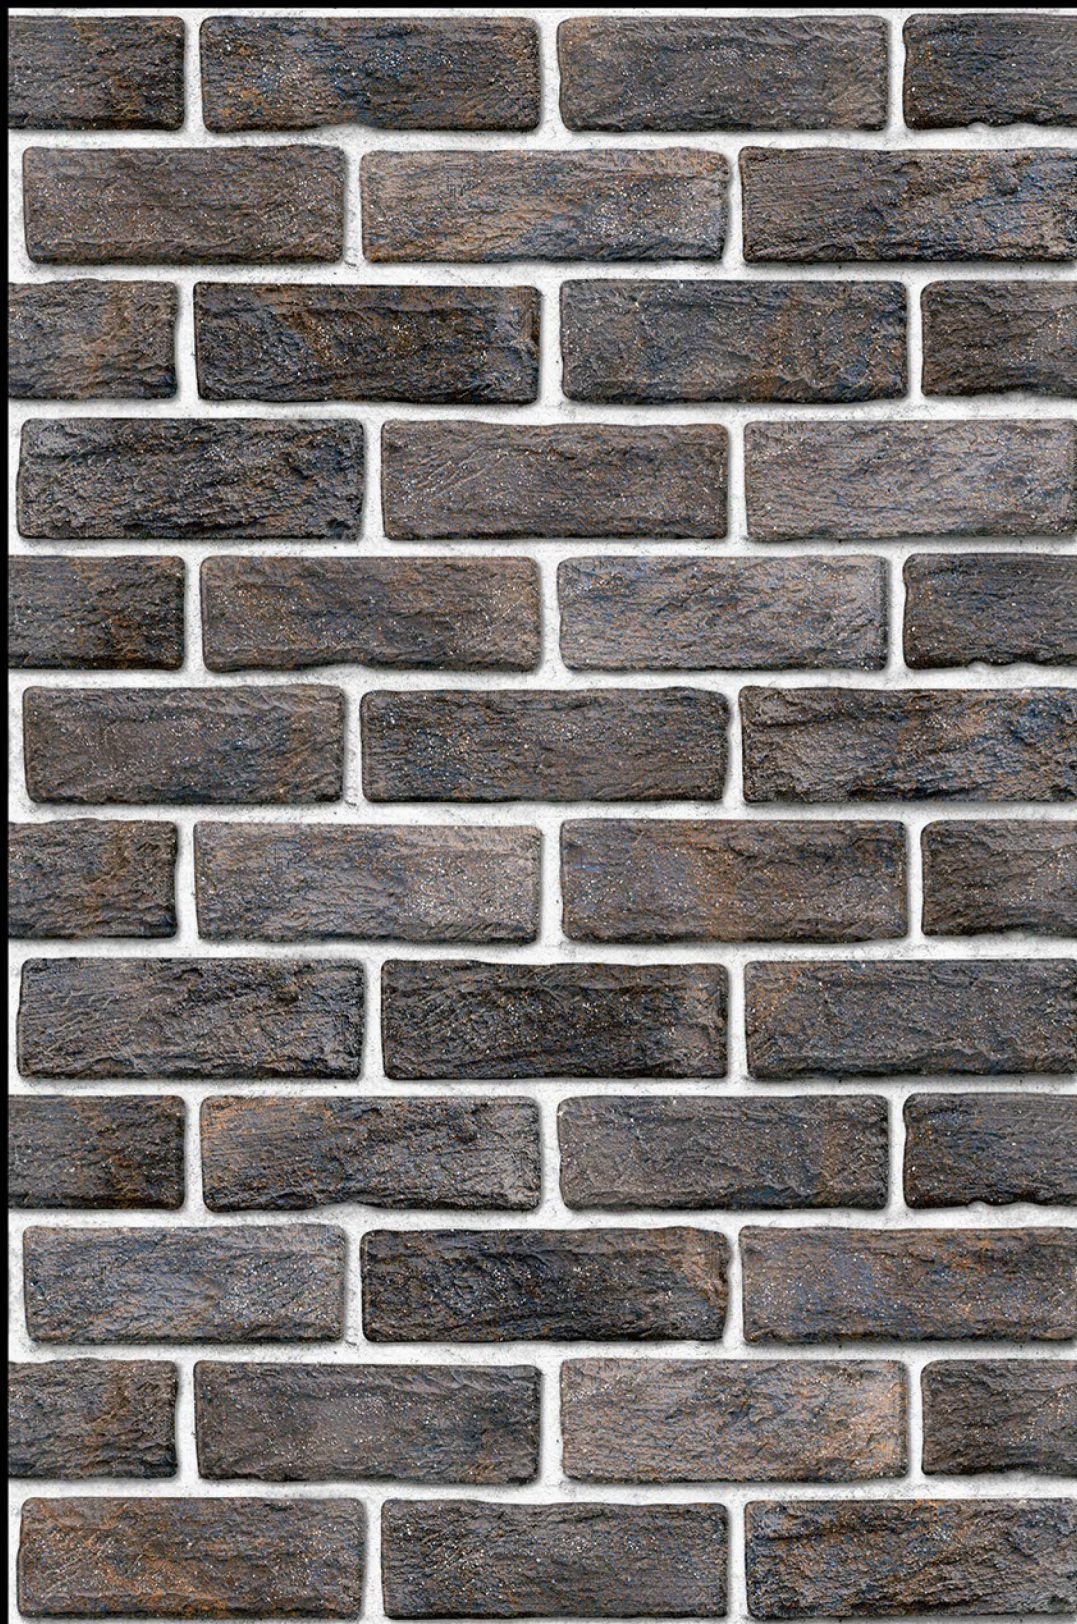

High Depth
Elevation

300x
600mm

AUSTRIA - 09

HIGH-DEEP
PUNCH

NATURAL
LOOK

DURABLE
BODY