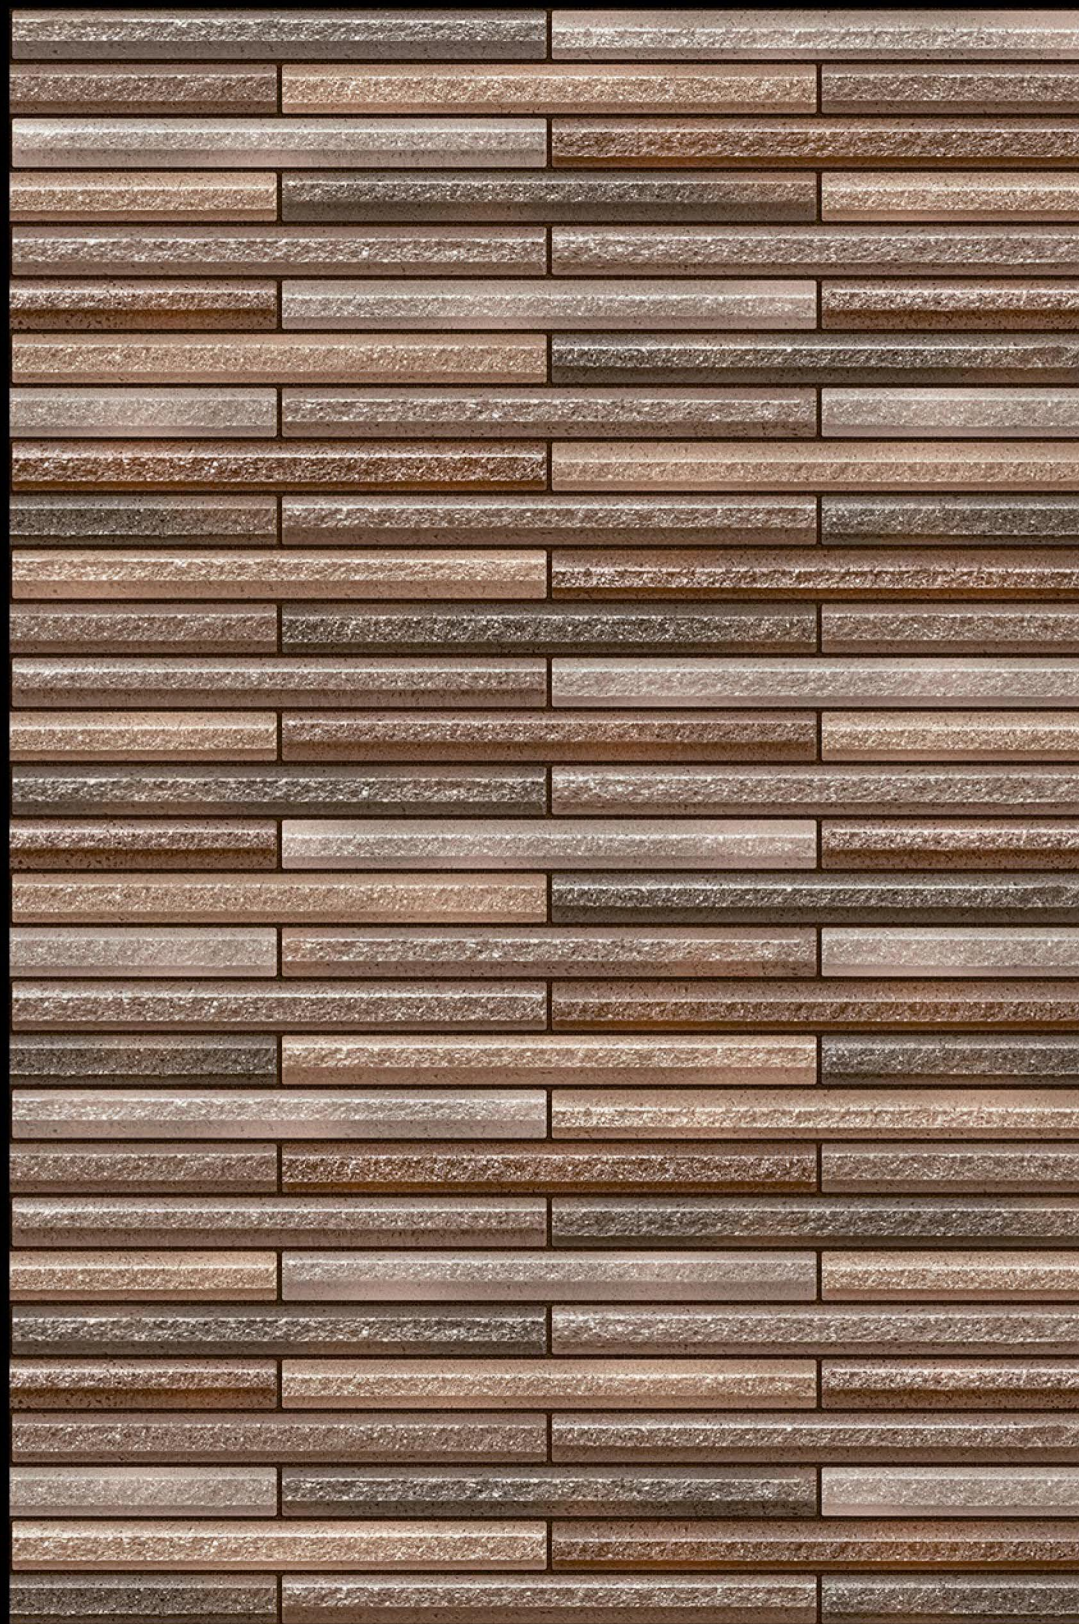

High Depth
Elevation

300x
600mm

BELARUS - 08

HIGH-DEEP
PUNCH

NATURAL
LOOK

DURABLE
BODY