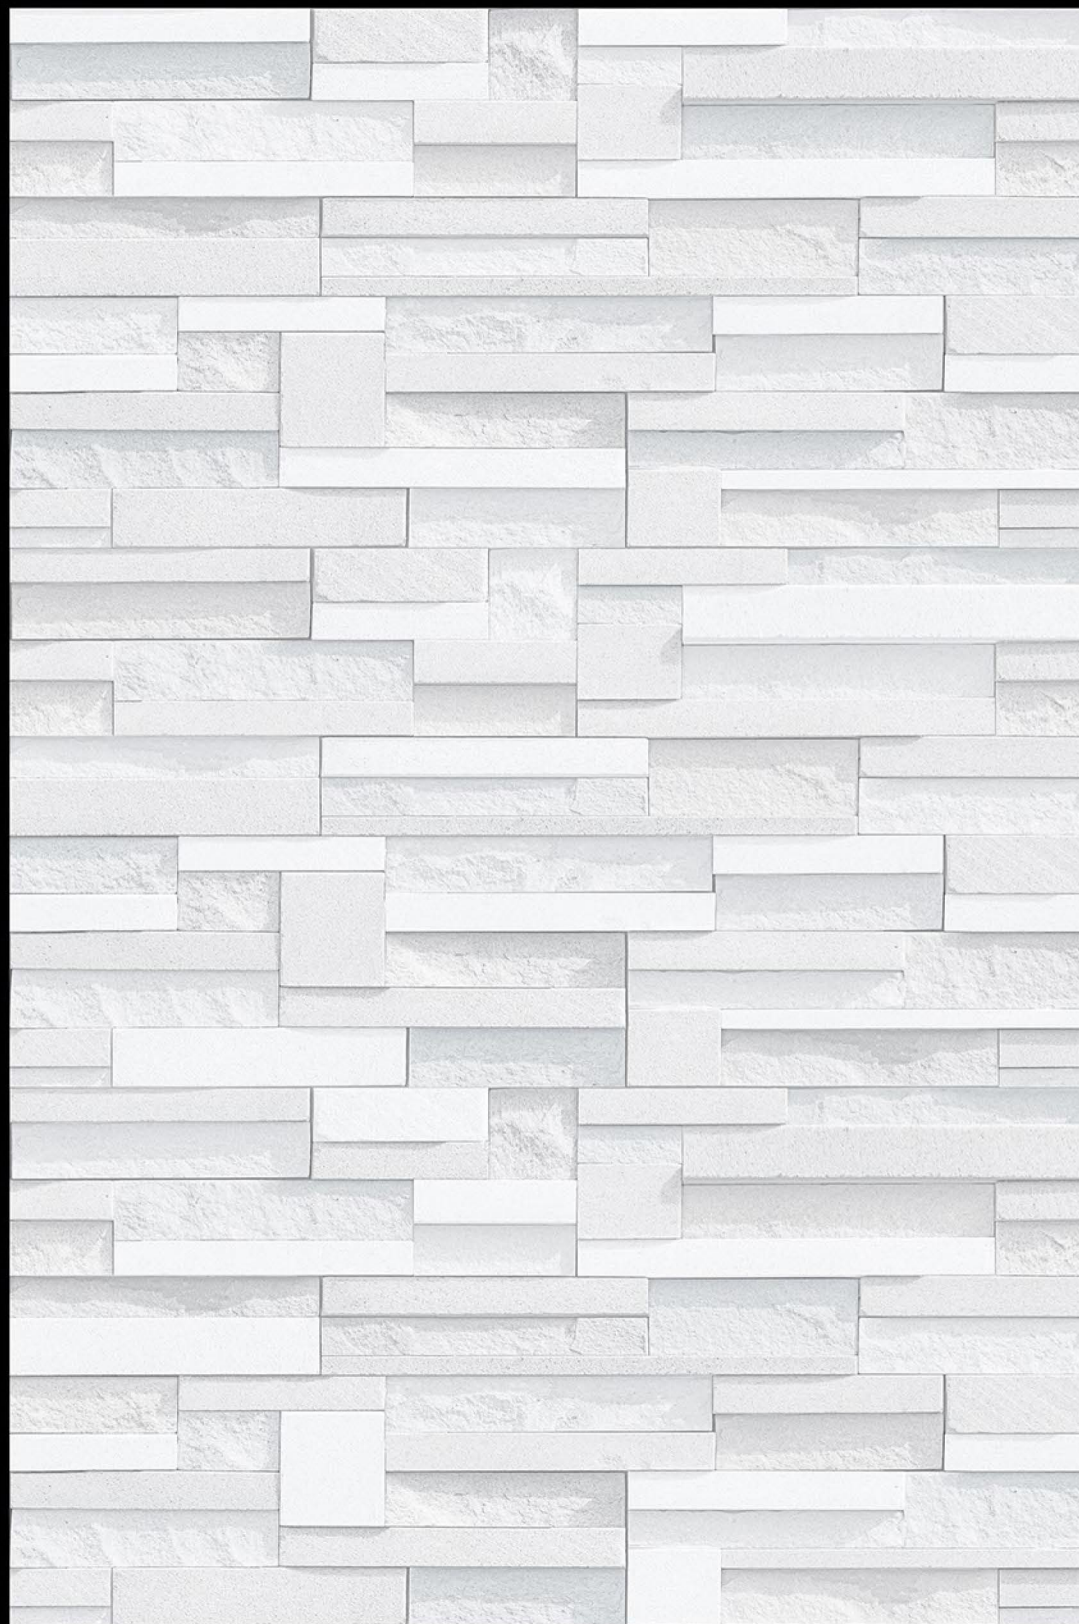

High Depth
Elevation

300x
600mm

CROATIA - 08

HIGH-DEEP
PUNCH

NATURAL
LOOK

DURABLE
BODY