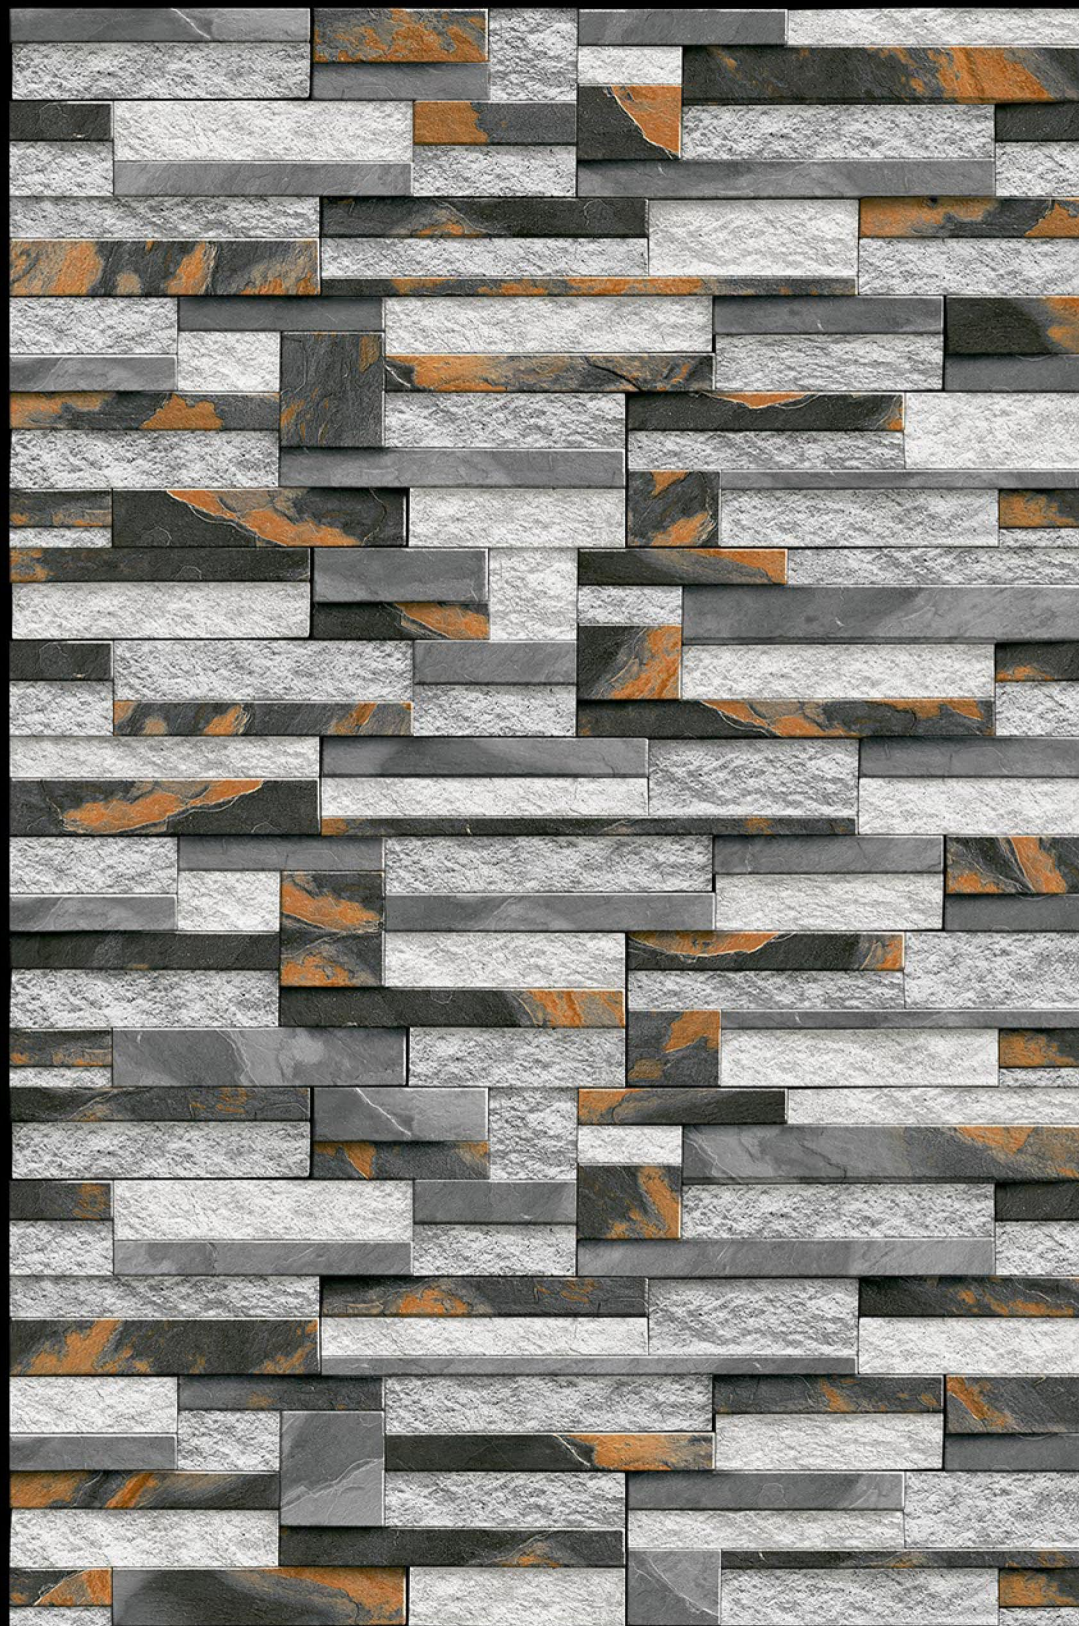

High Depth
Elevation

300x
600mm

CROATIA - 08

HIGH-DEEP
PUNCH

NATURAL
LOOK

DURABLE
BODY

High Depth
Elevation

300x
600mm