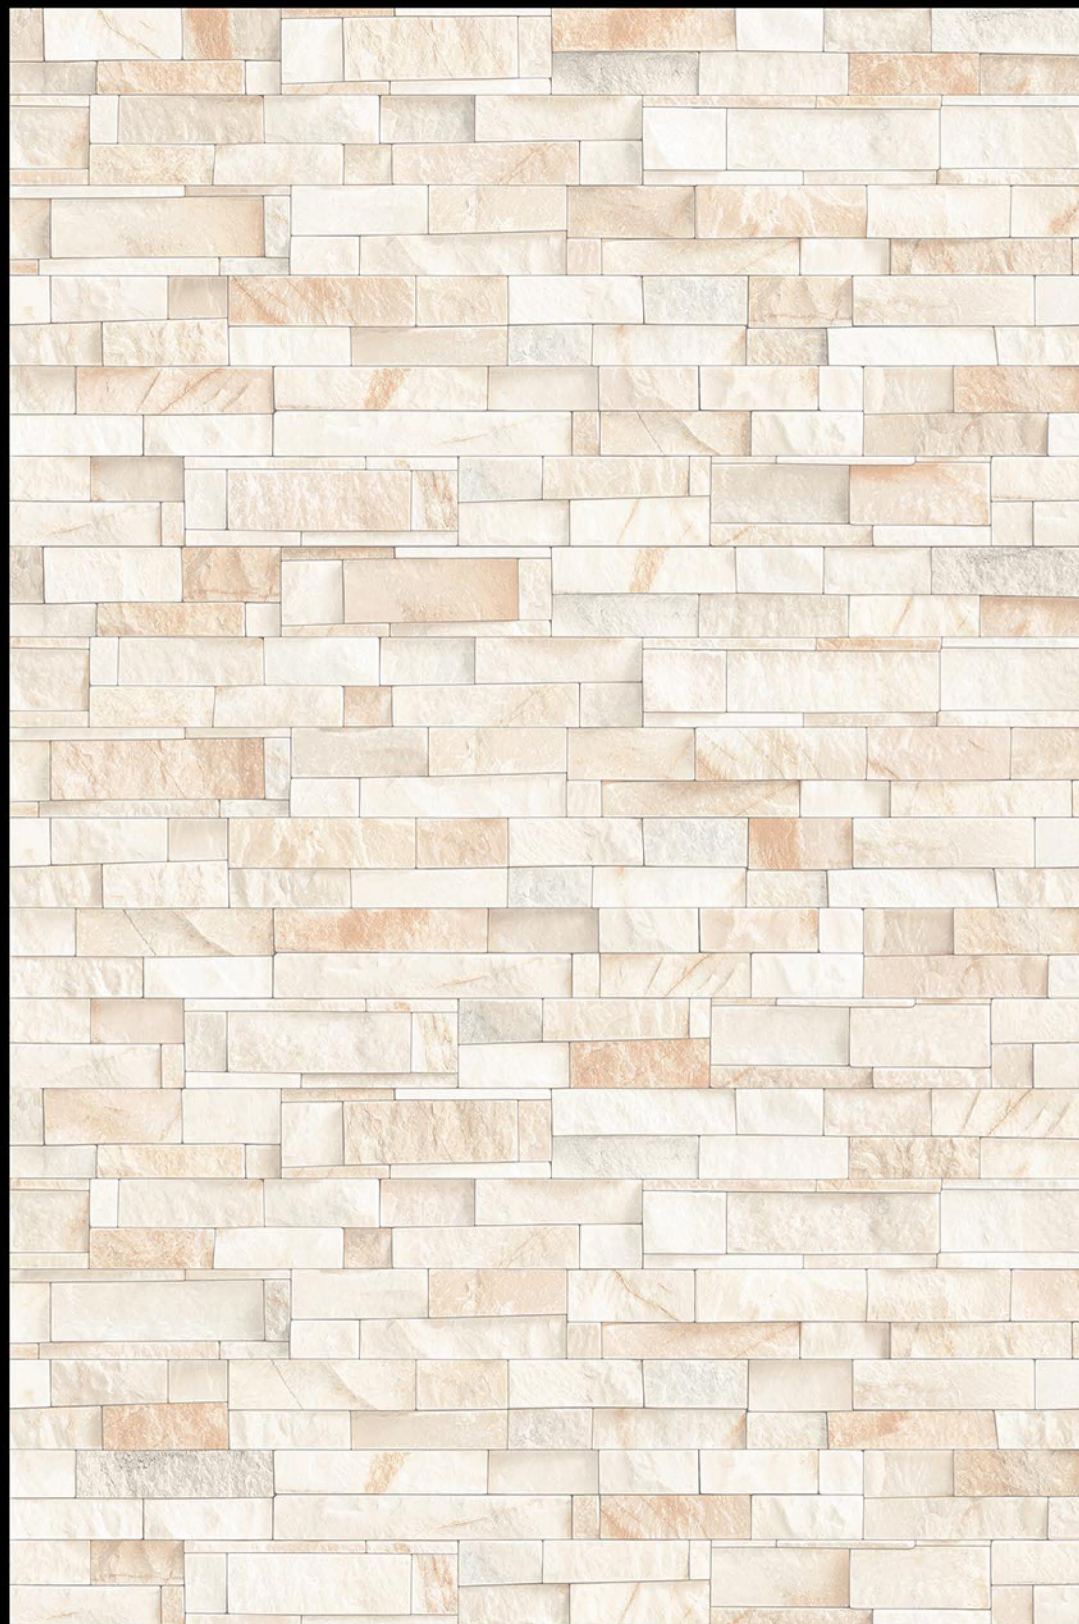

High Depth
Elevation

300x
600mm

LATVIA - 04

HIGH-DEEP
PUNCH

NATURAL
LOOK

DURABLE
BODY

High Depth
Elevation

300x
600mm