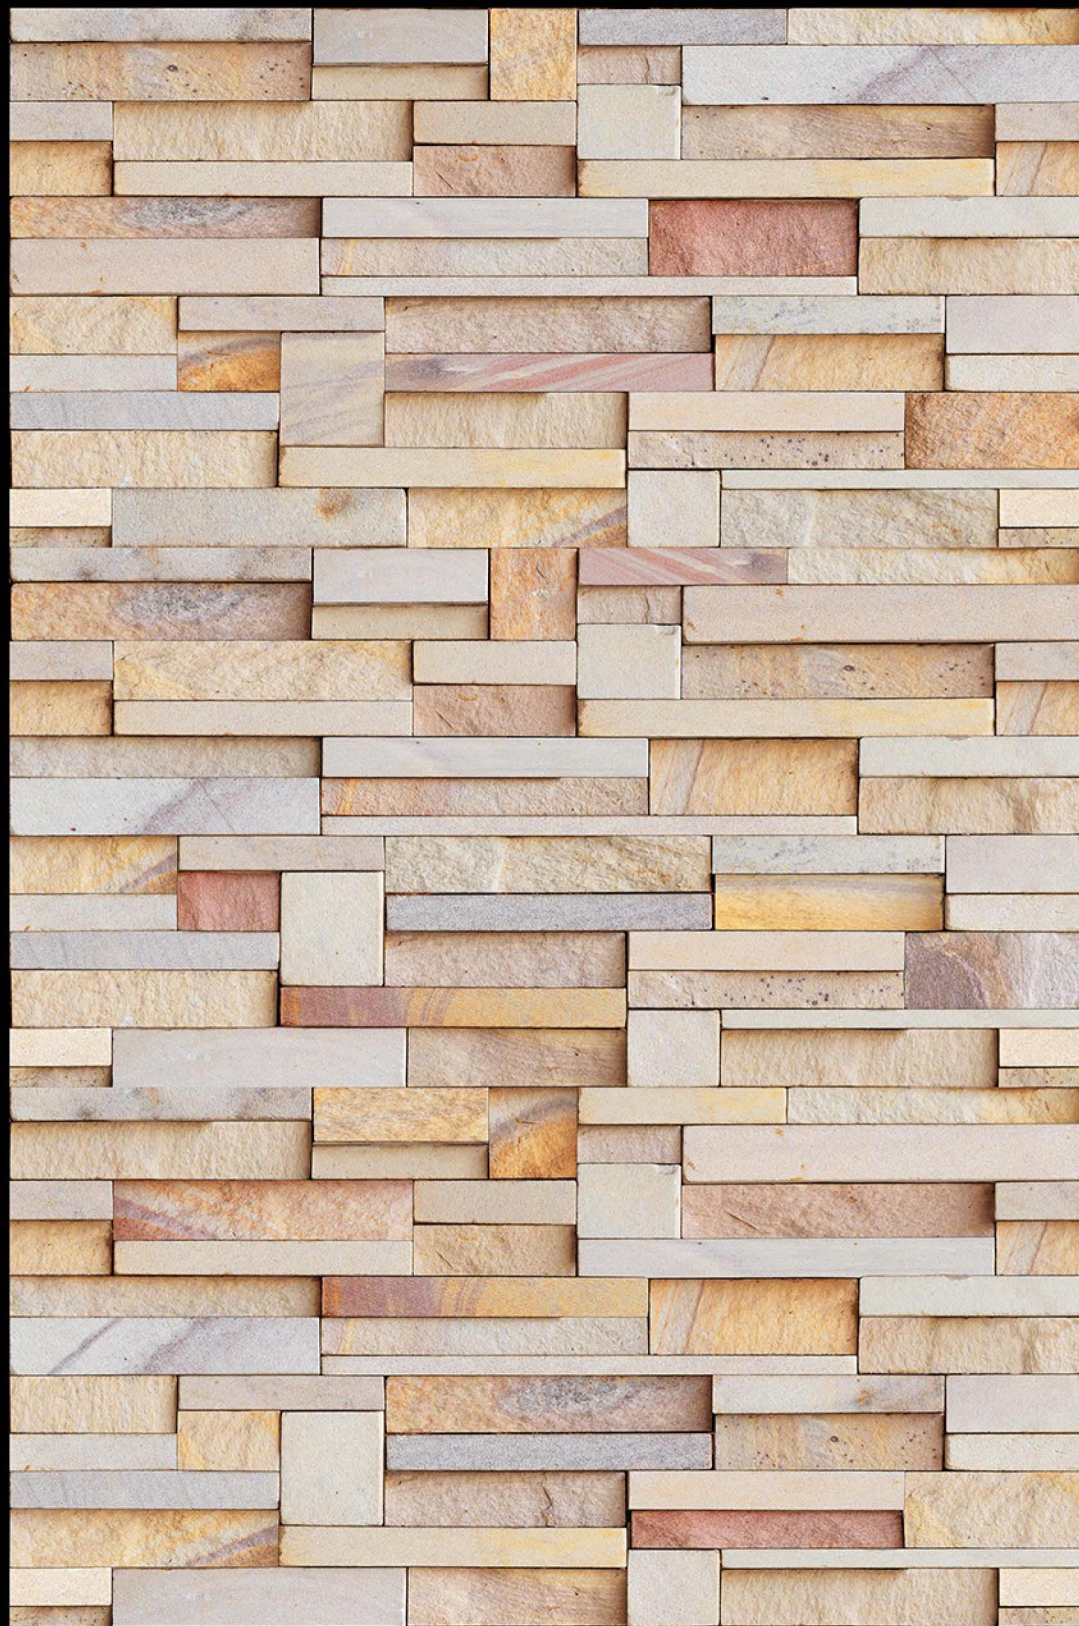

CROATIA - 09

HIGH-DEEP
PUNCH

NATURAL
LOOK

DURABLE
BODY

High Depth
Elevation

300x
600mm

CROATIA - 10

HIGH-DEEP
PUNCH