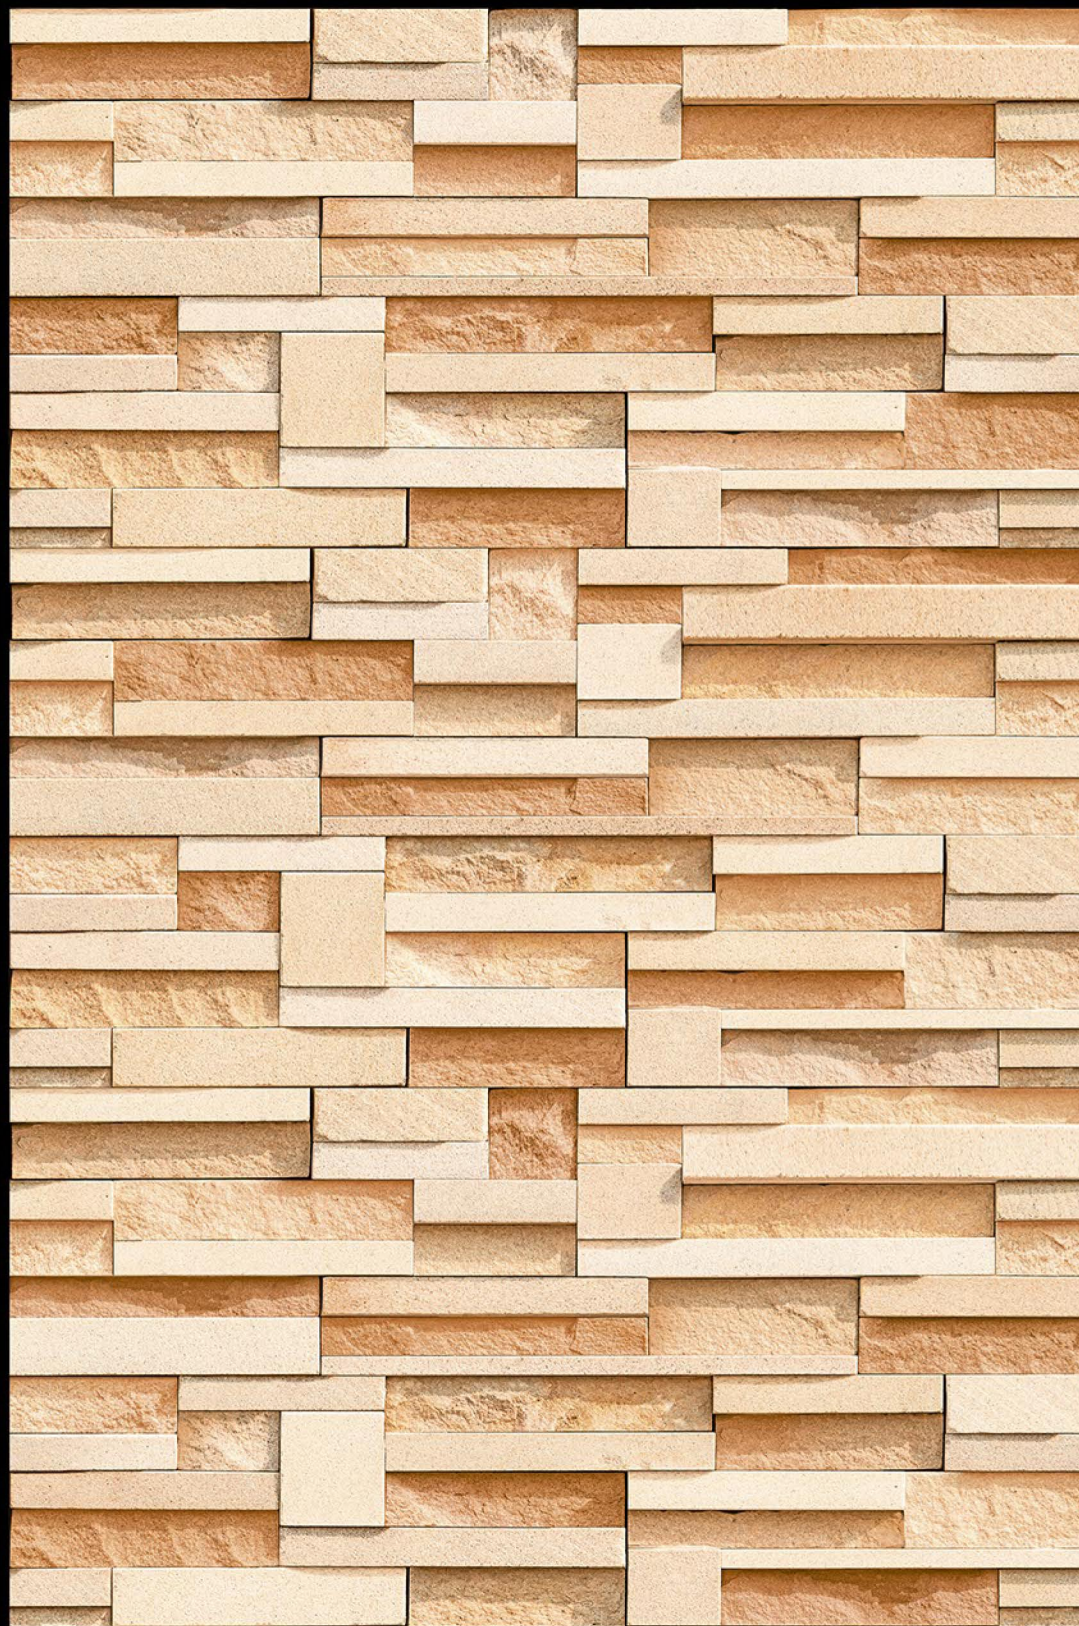

High Depth
Elevation

300x
600mm

BELARUS - 09

HIGH-DEEP
PUNCH

NATURAL
LOOK

DURABLE
BODY

High Depth
Elevation

300x
600mm