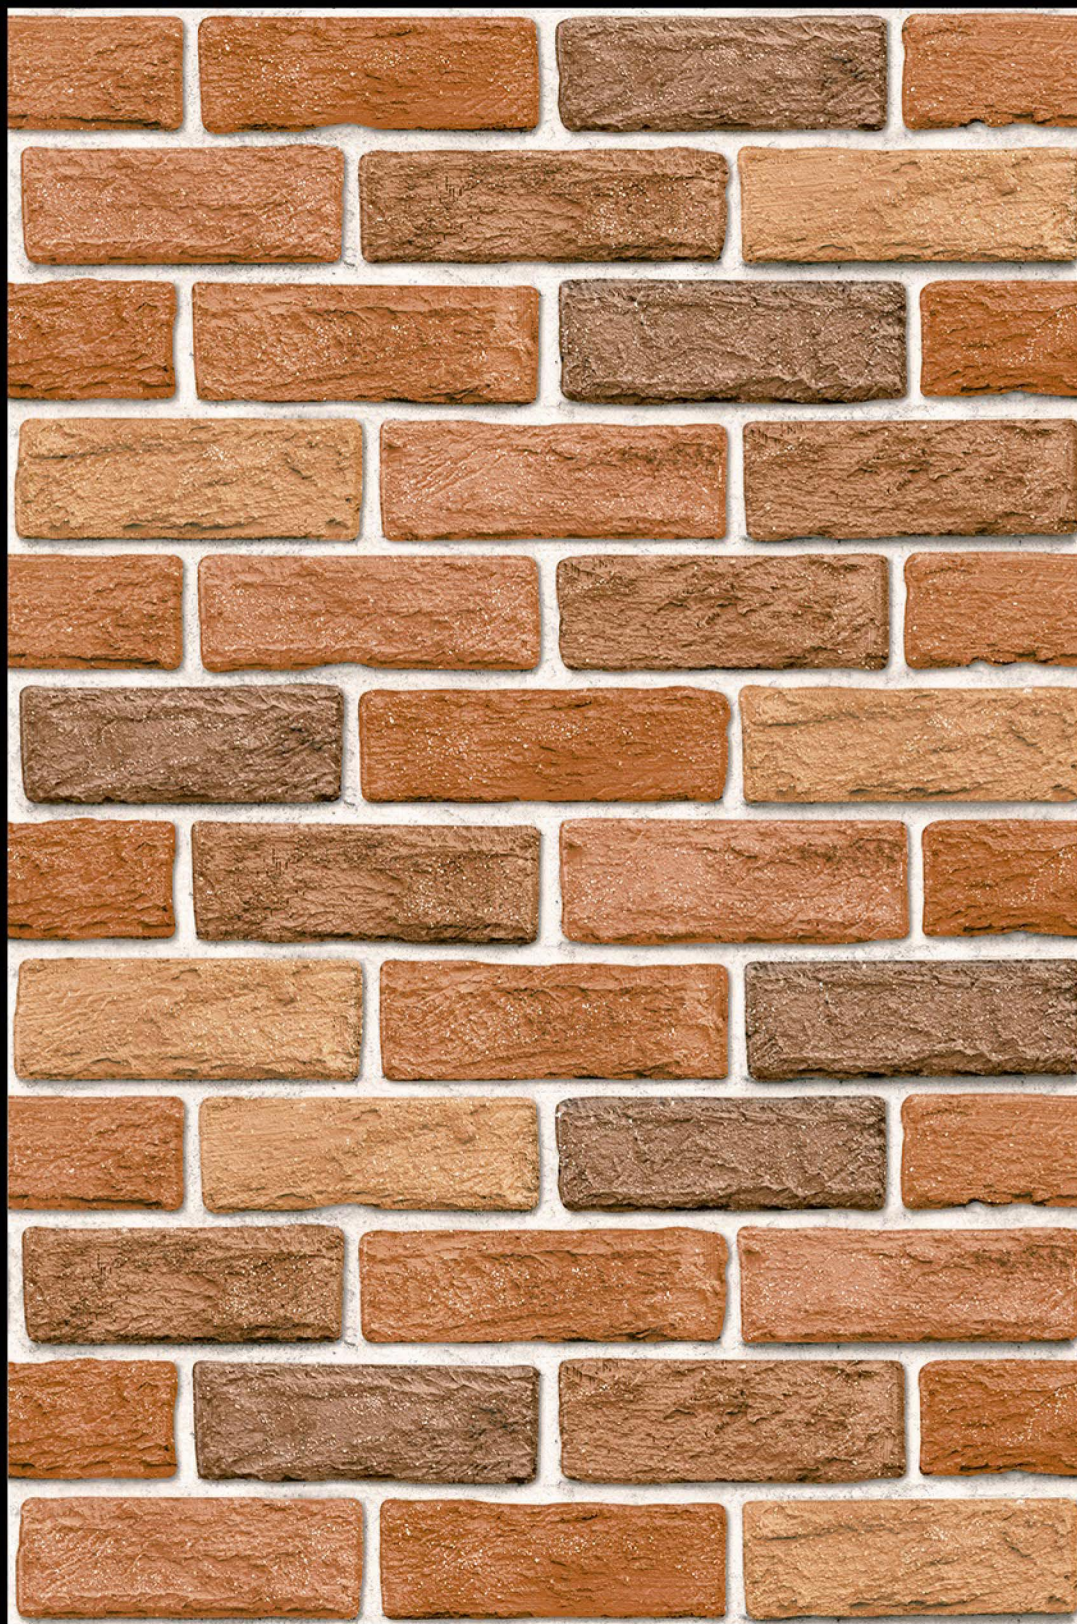

High Depth
Elevation

300x
600mm

AUSTRIA - 07

HIGH-DEEP
PUNCH

NATURAL
LOOK

DURABLE
BODY