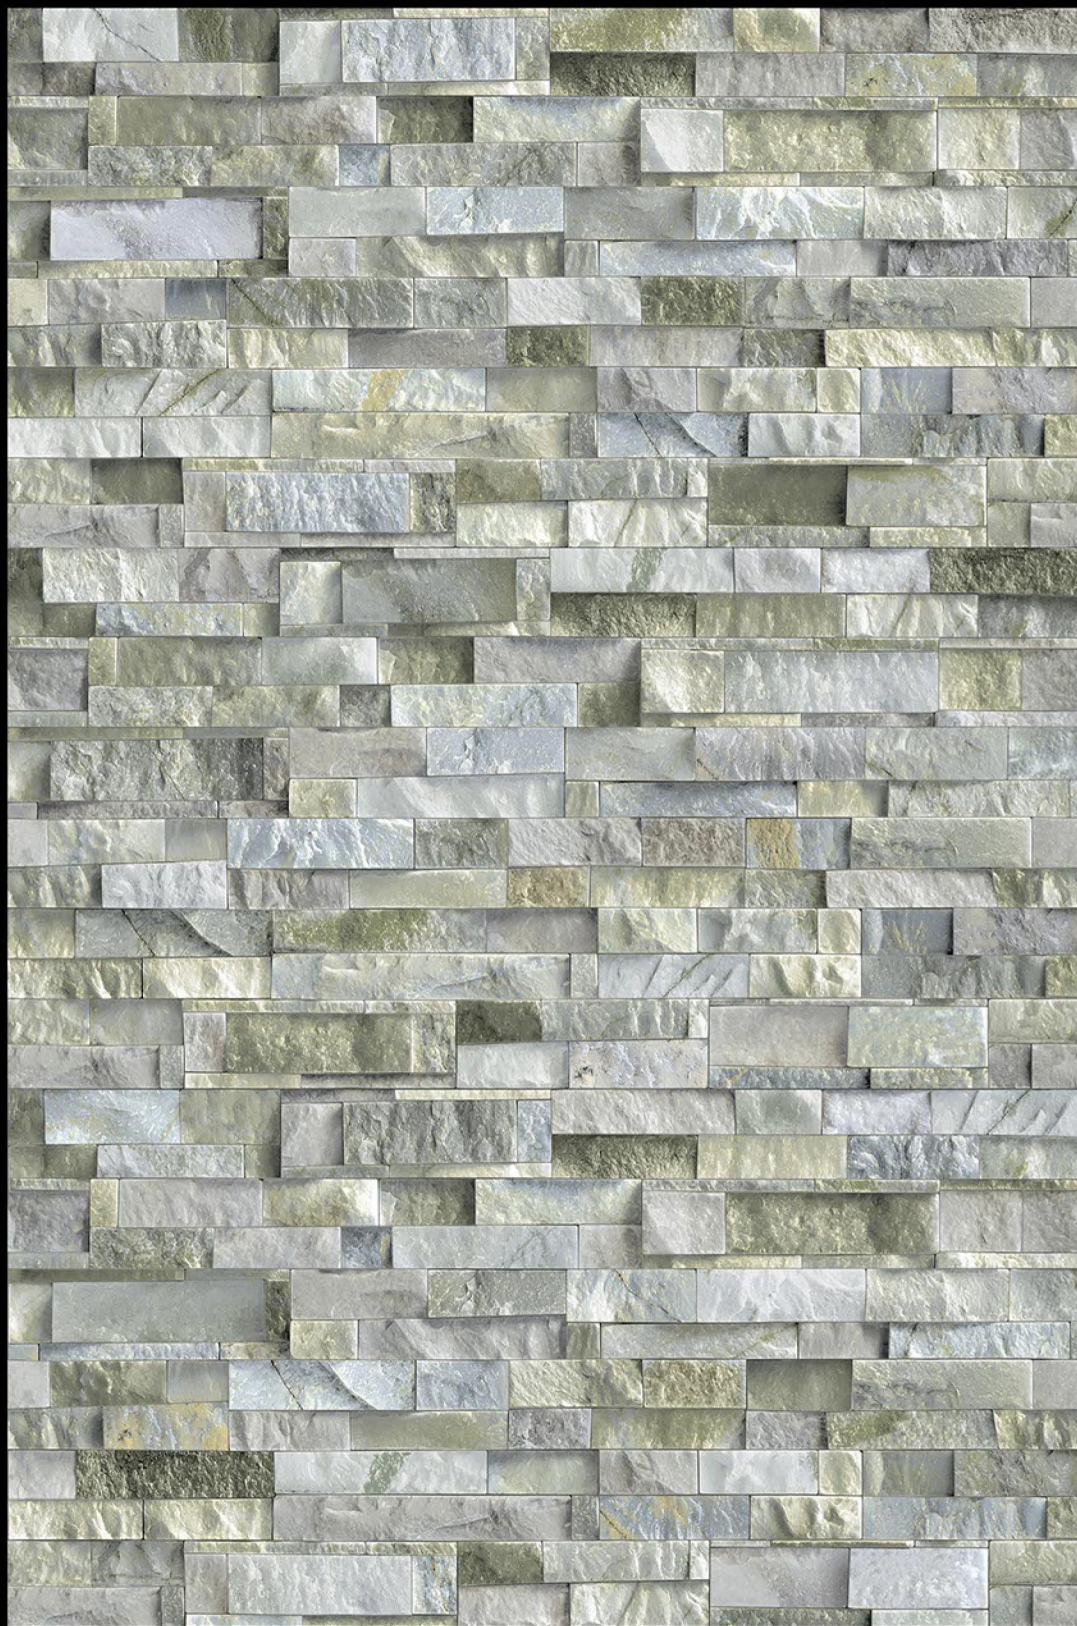

High Depth
Elevation

300x
600mm

LATVIA - 03

HIGH-DEEP
PUNCH

NATURAL
LOOK

DURABLE
BODY