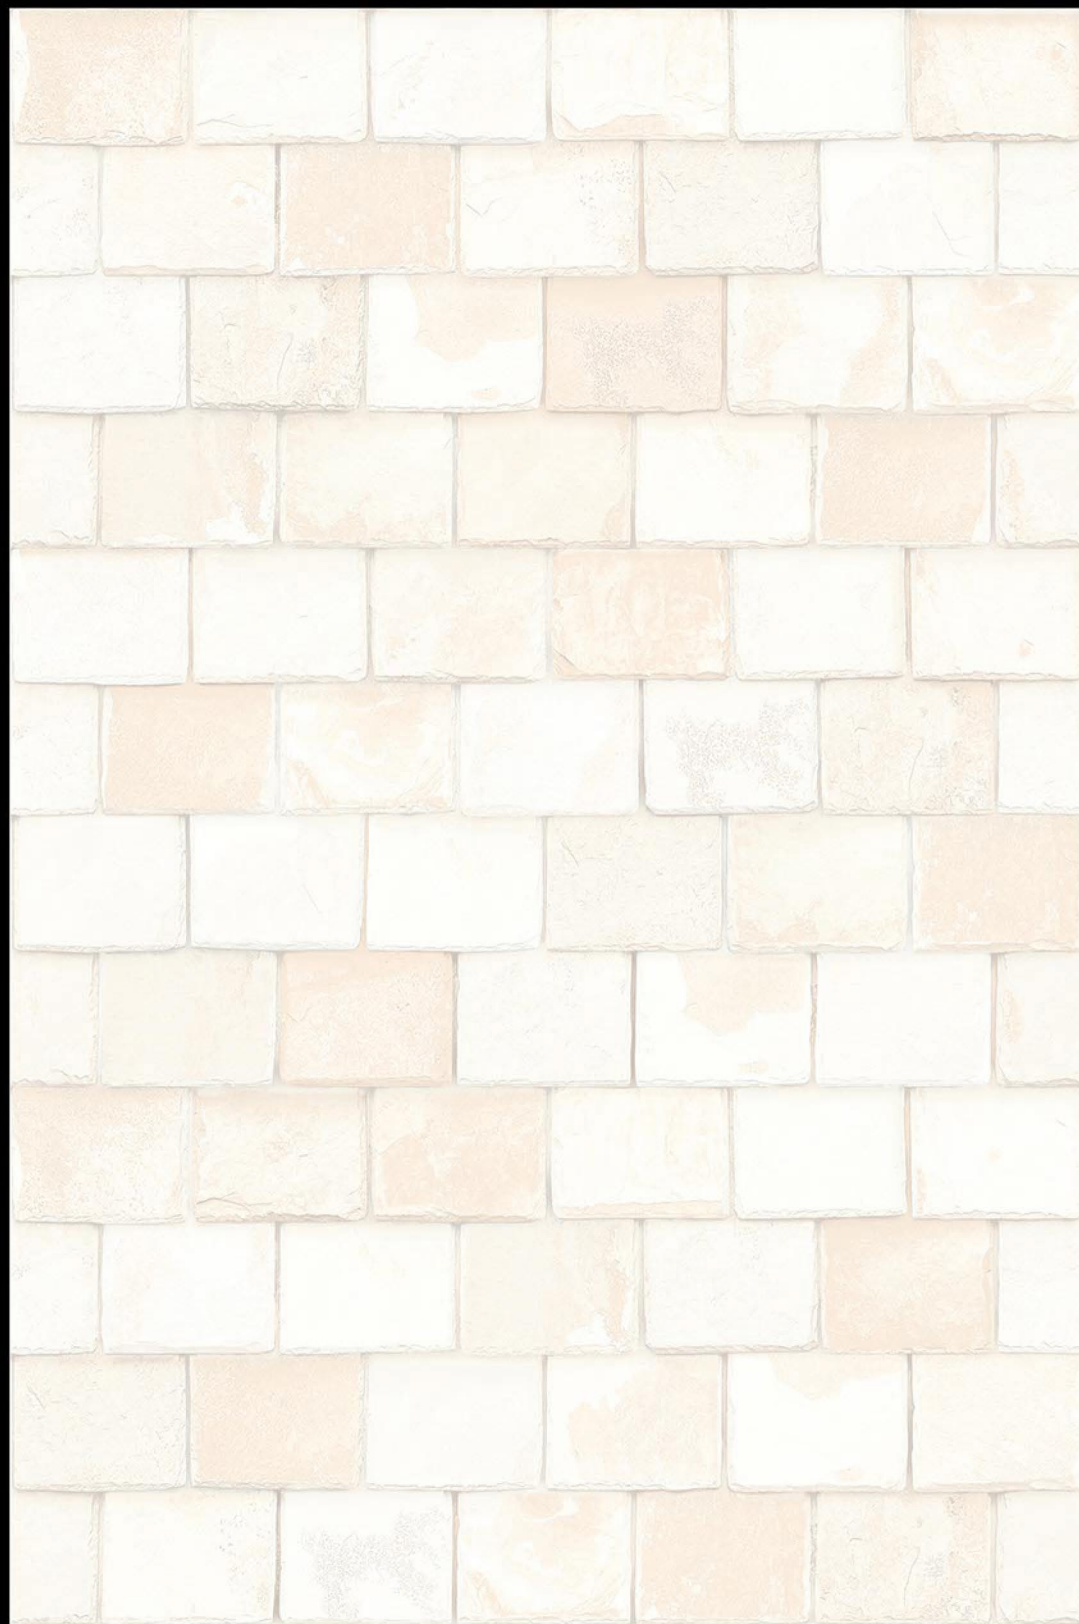

High Depth
Elevation

300x
600mm

KOSOVO - 03

HIGH-DEEP
PUNCH

NATURAL
LOOK

DURABLE
BODY