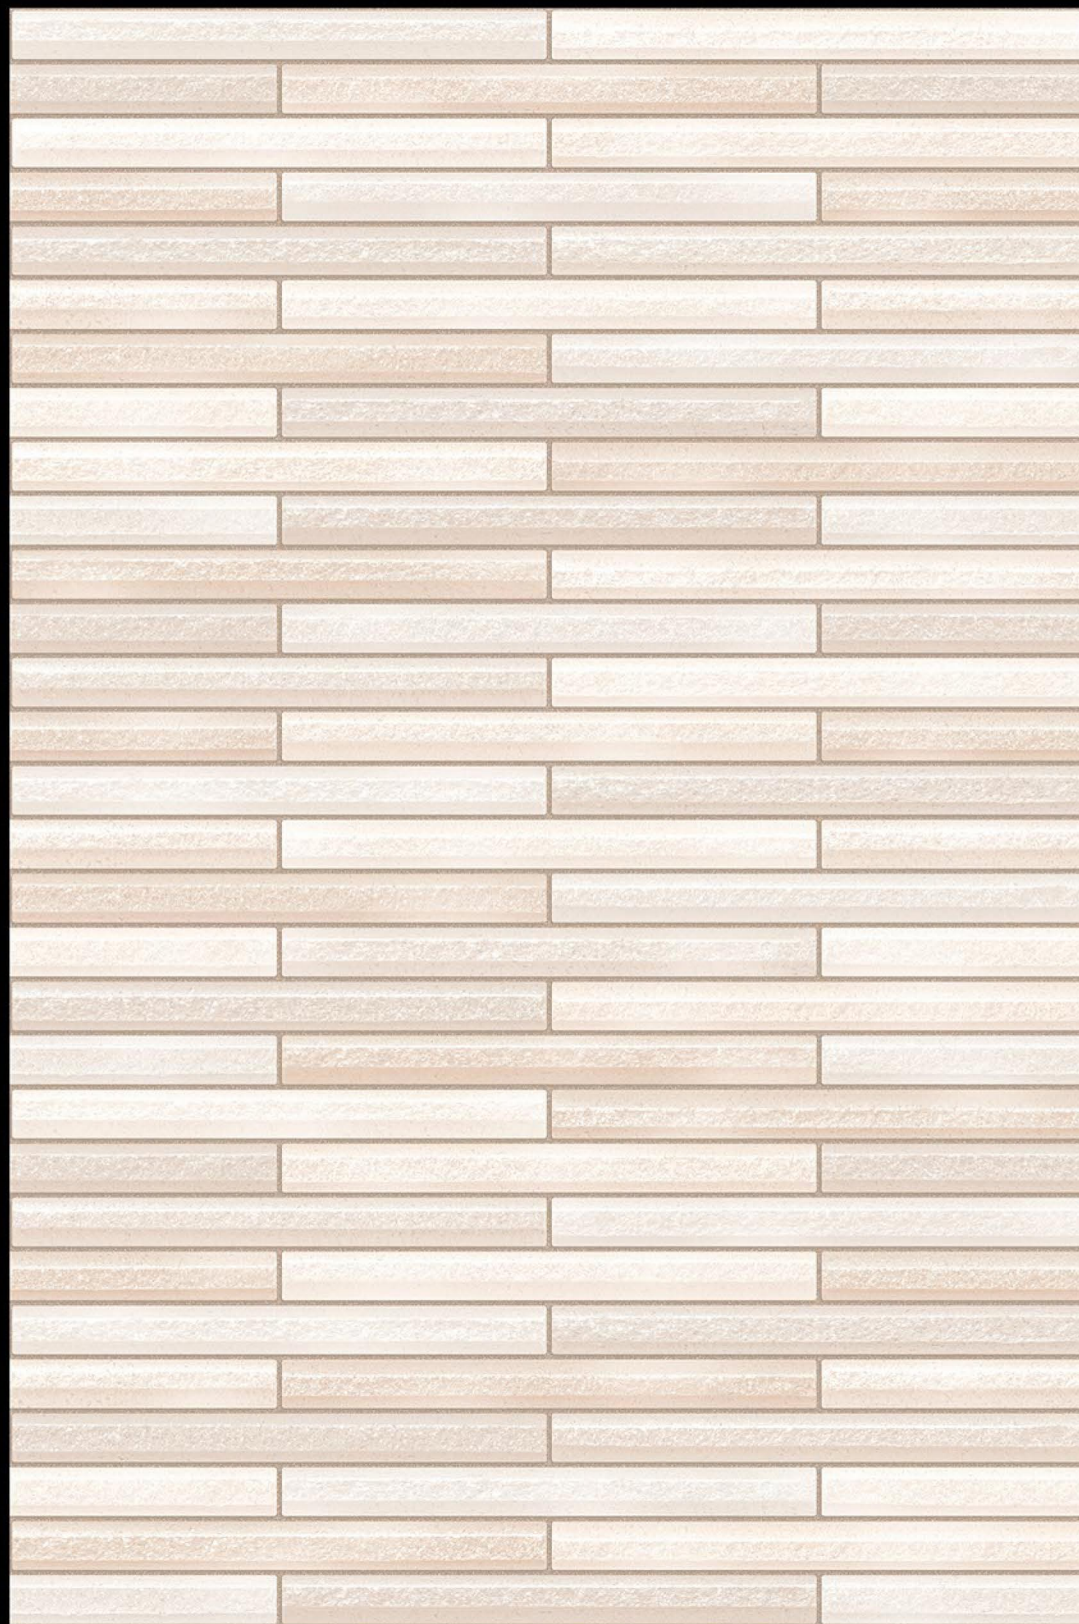

BELARUS - 06

HIGH-DEEP
PUNCH

NATURAL
LOOK

DURABLE
BODY

High Depth
Elevation

300x
600mm

BELARUS - 07

HIGH-DEEP
PUNCH