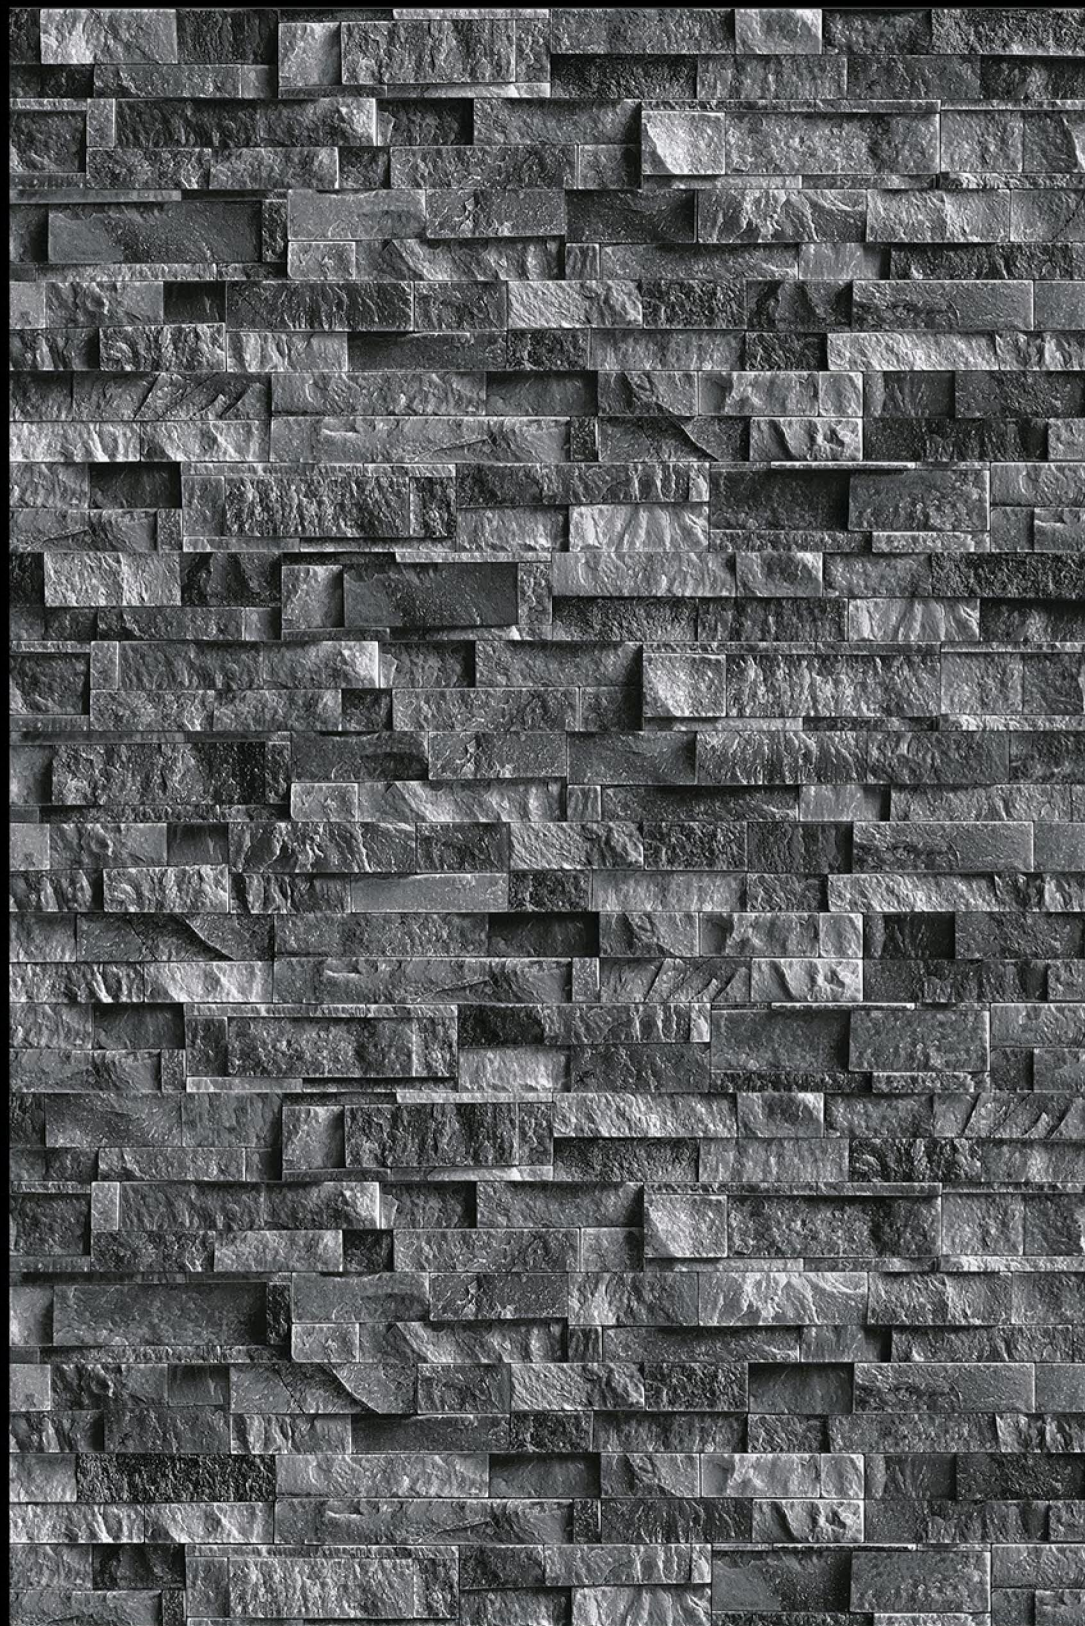

High Depth
Elevation

300x
600mm

LATVIA - 08

HIGH-DEEP
PUNCH

NATURAL
LOOK

DURABLE
BODY

High Depth
Elevation

300x
600mm