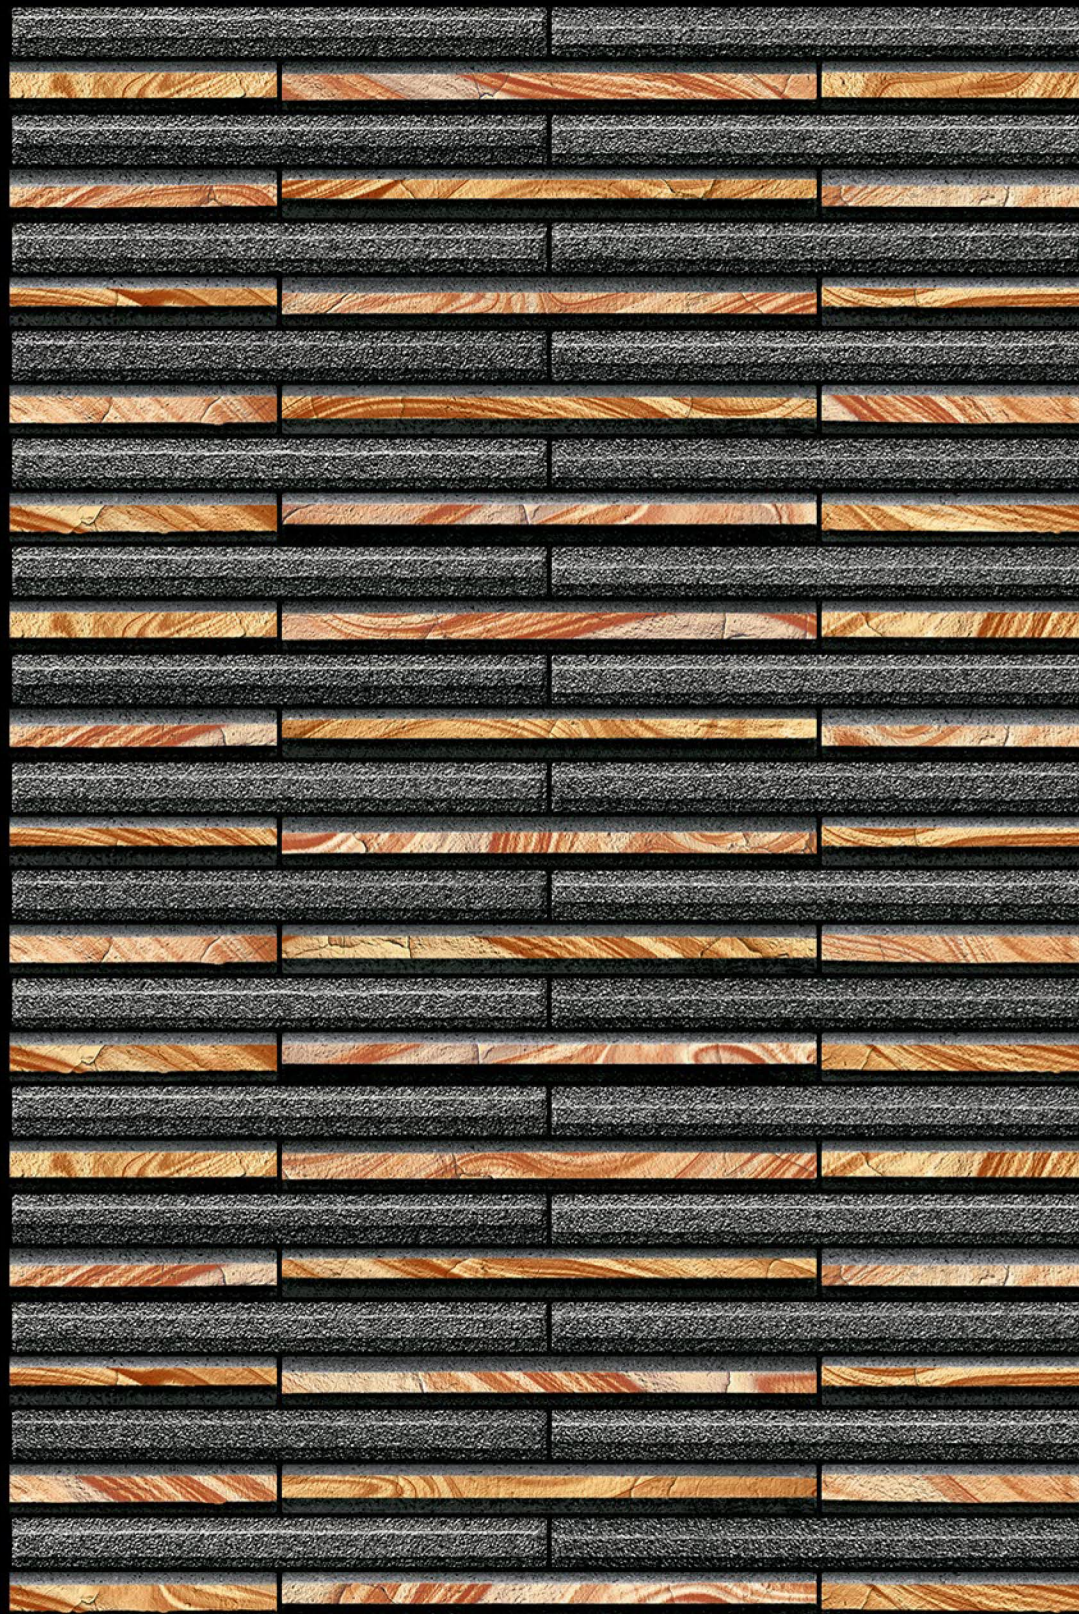

High Depth
Elevation

300x
600mm

BELARUS - 05

HIGH-DEEP
PUNCH

NATURAL
LOOK

DURABLE
BODY