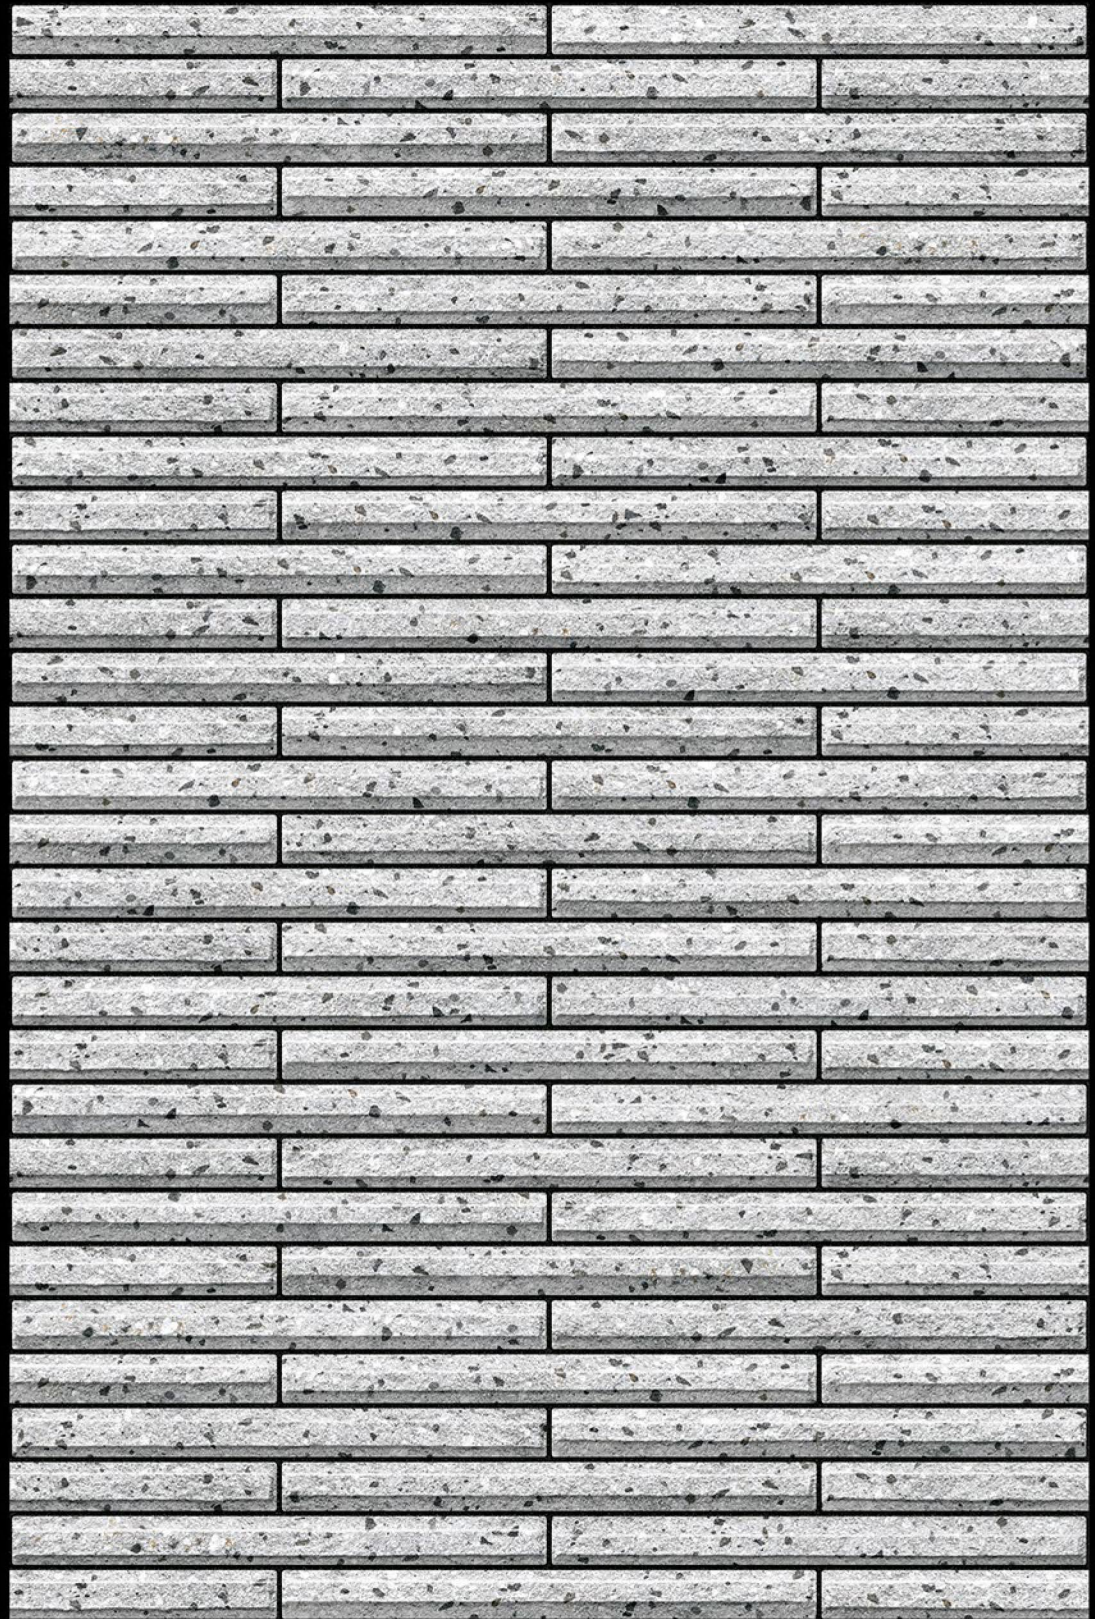

High Depth
Elevation

300x
600mm

BELARUS - 05

HIGH-DEEP
PUNCH

NATURAL
LOOK

DURABLE
BODY

High Depth
Elevation

300x
600mm