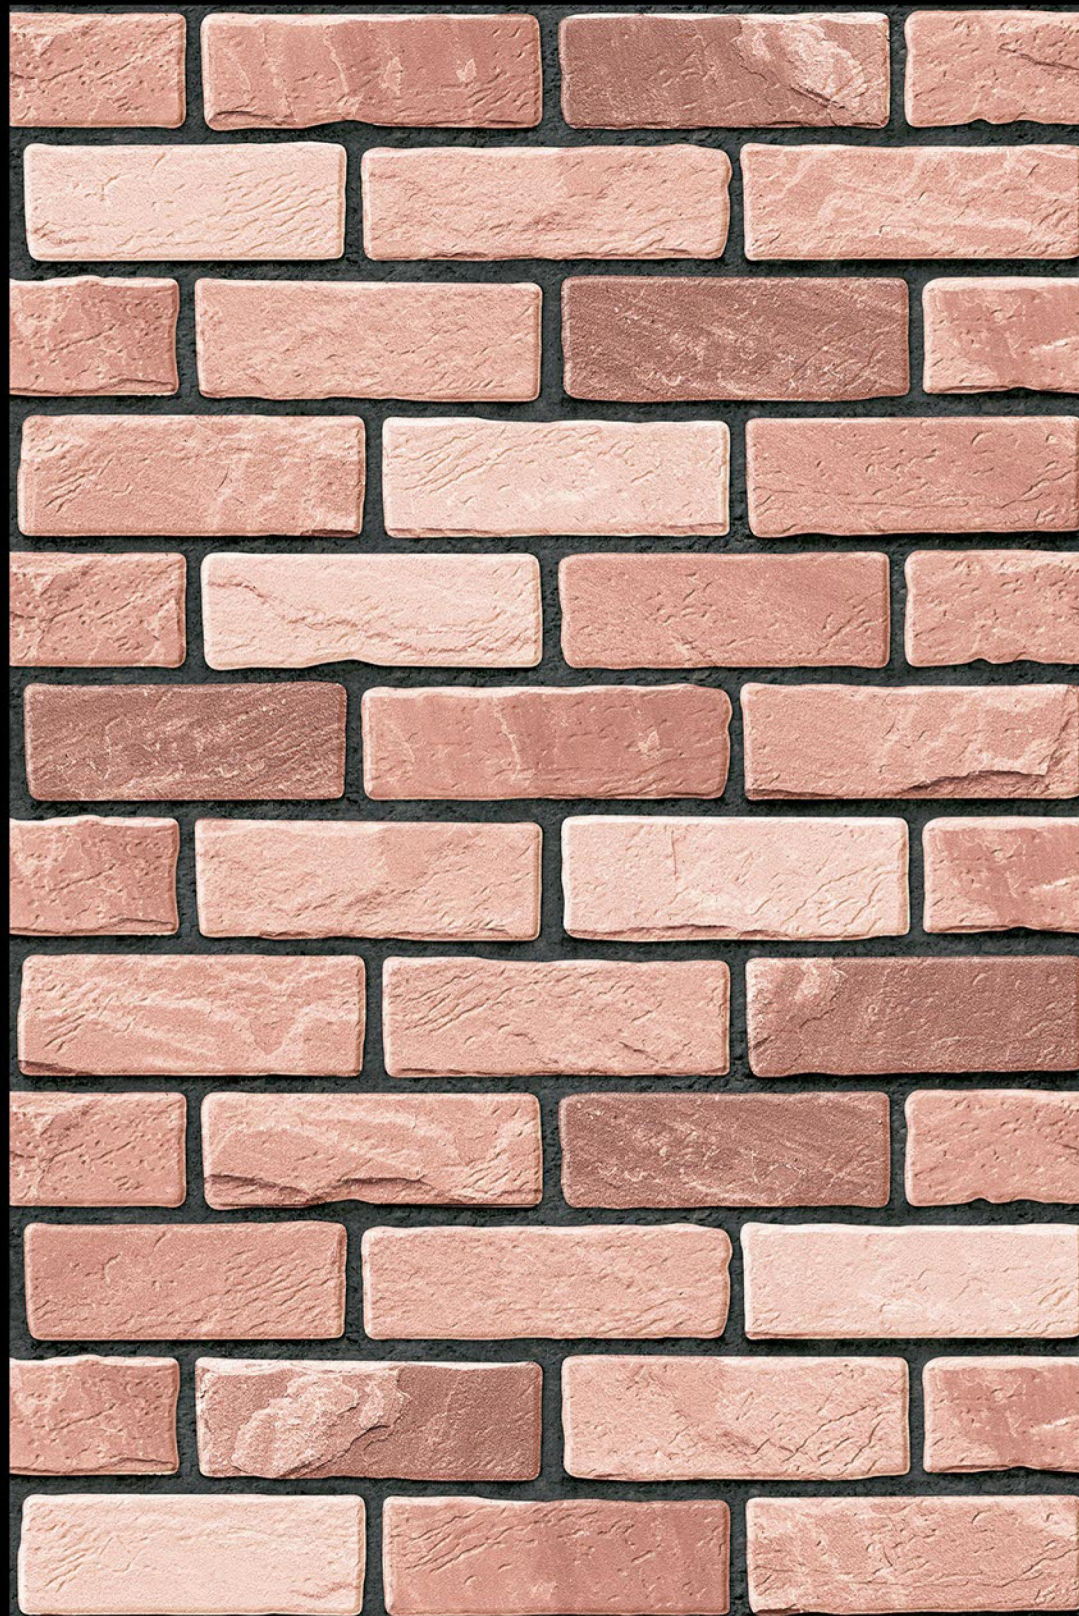

High Depth
Elevation

300x
600mm

AUSTRIA - 10

HIGH-DEEP
PUNCH

NATURAL
LOOK

DURABLE
BODY