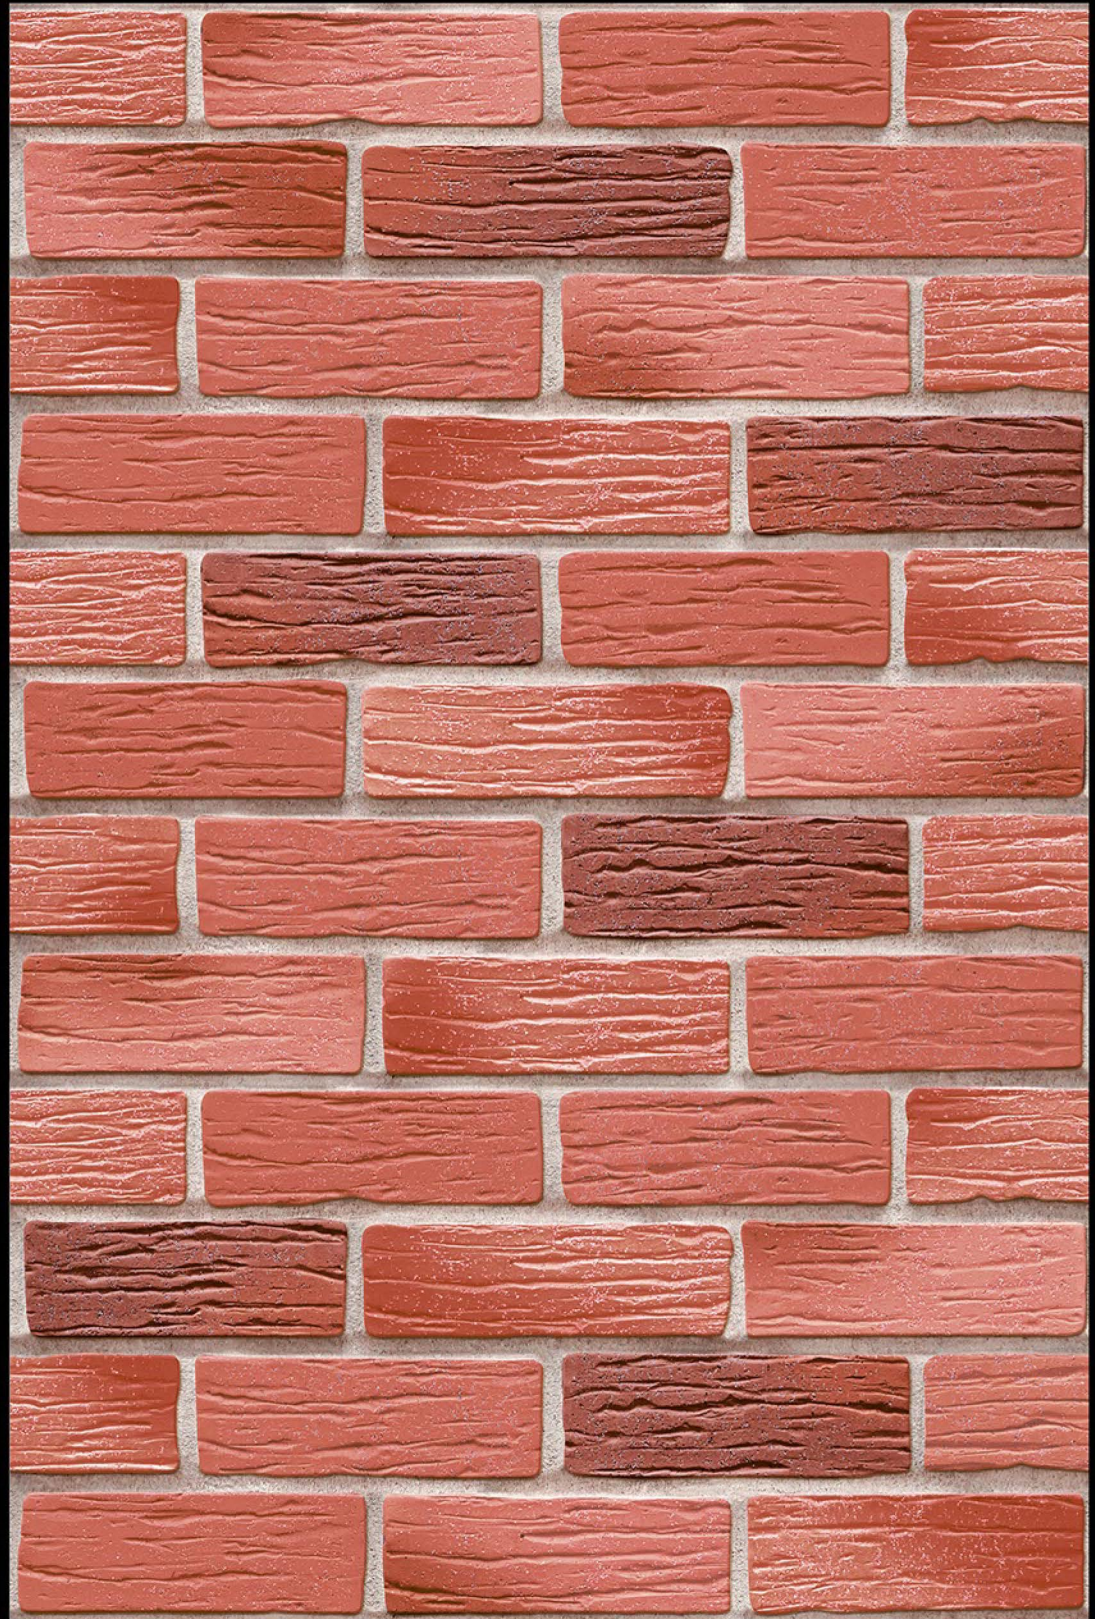

AUSTRIA - 04

HIGH-DEEP
PUNCH

NATURAL
LOOK

DURABLE
BODY

High Depth
Elevation

300x
600mm

AUSTRIA - 05

HIGH-DEEP
PUNCH