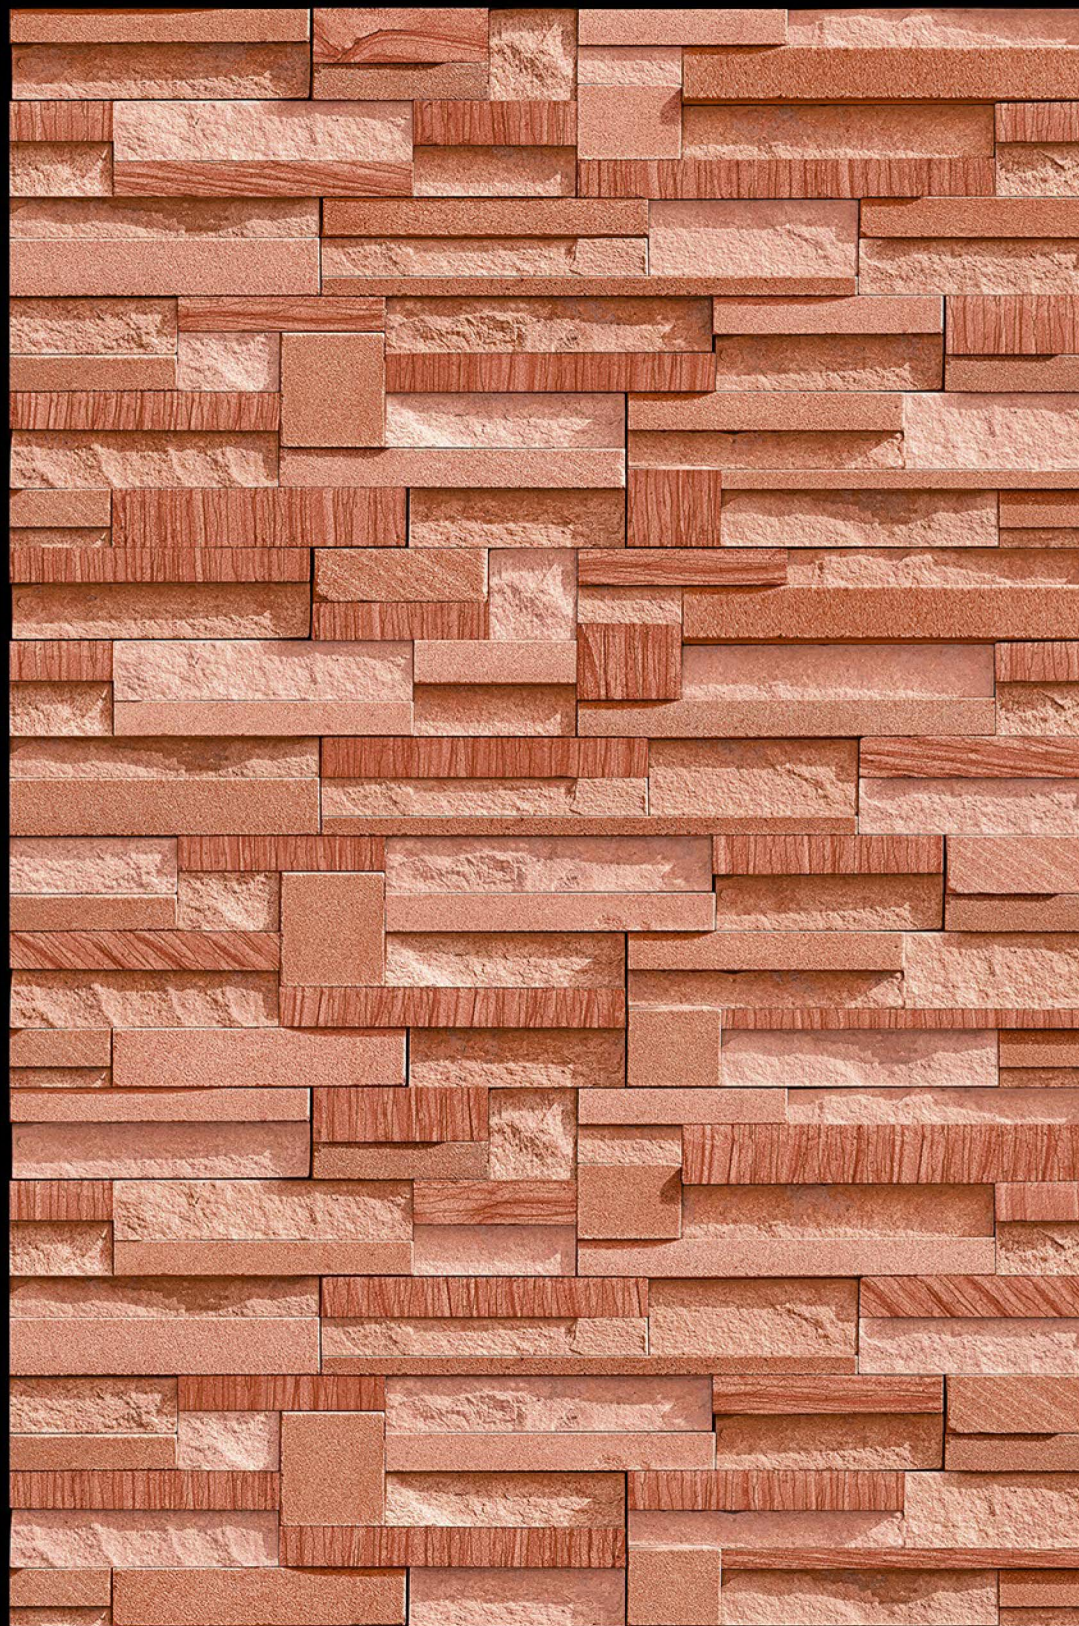

High Depth
Elevation

300x
600mm

CROATIA - 07

HIGH-DEEP
PUNCH

NATURAL
LOOK

DURABLE
BODY