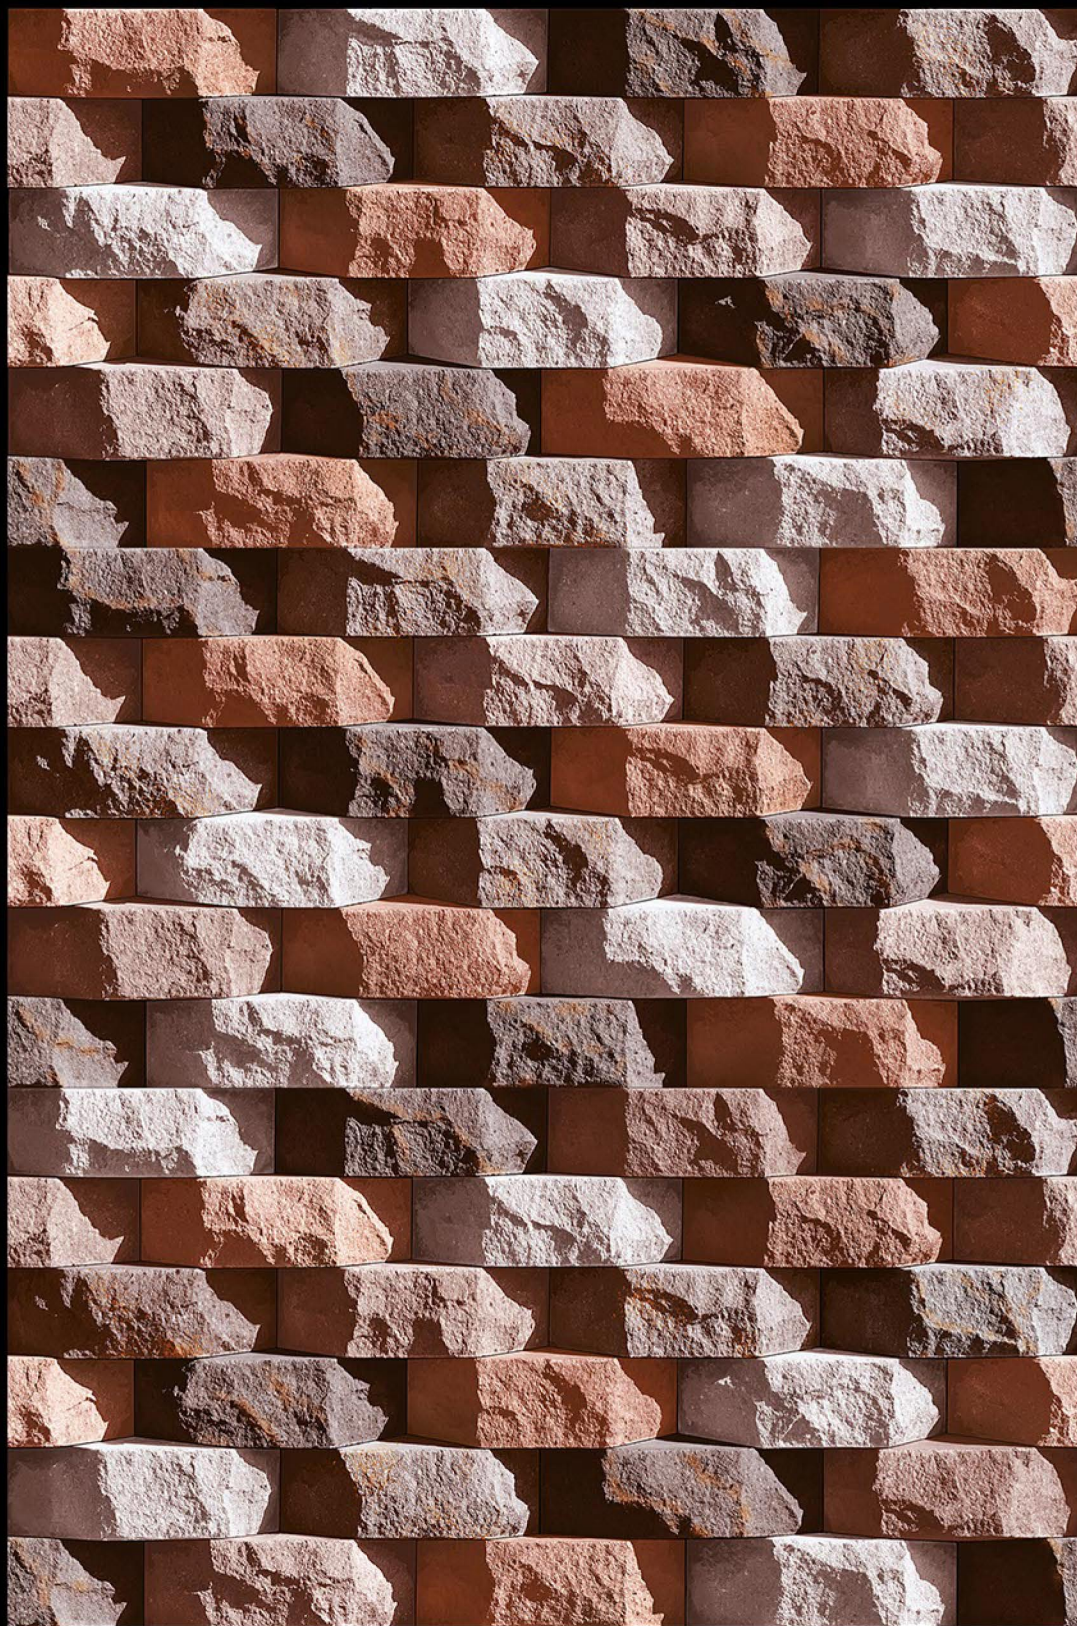

High Depth
Elevation

300x
600mm

ESTONIA - 02

HIGH-DEEP
PUNCH

NATURAL
LOOK

DURABLE
BODY