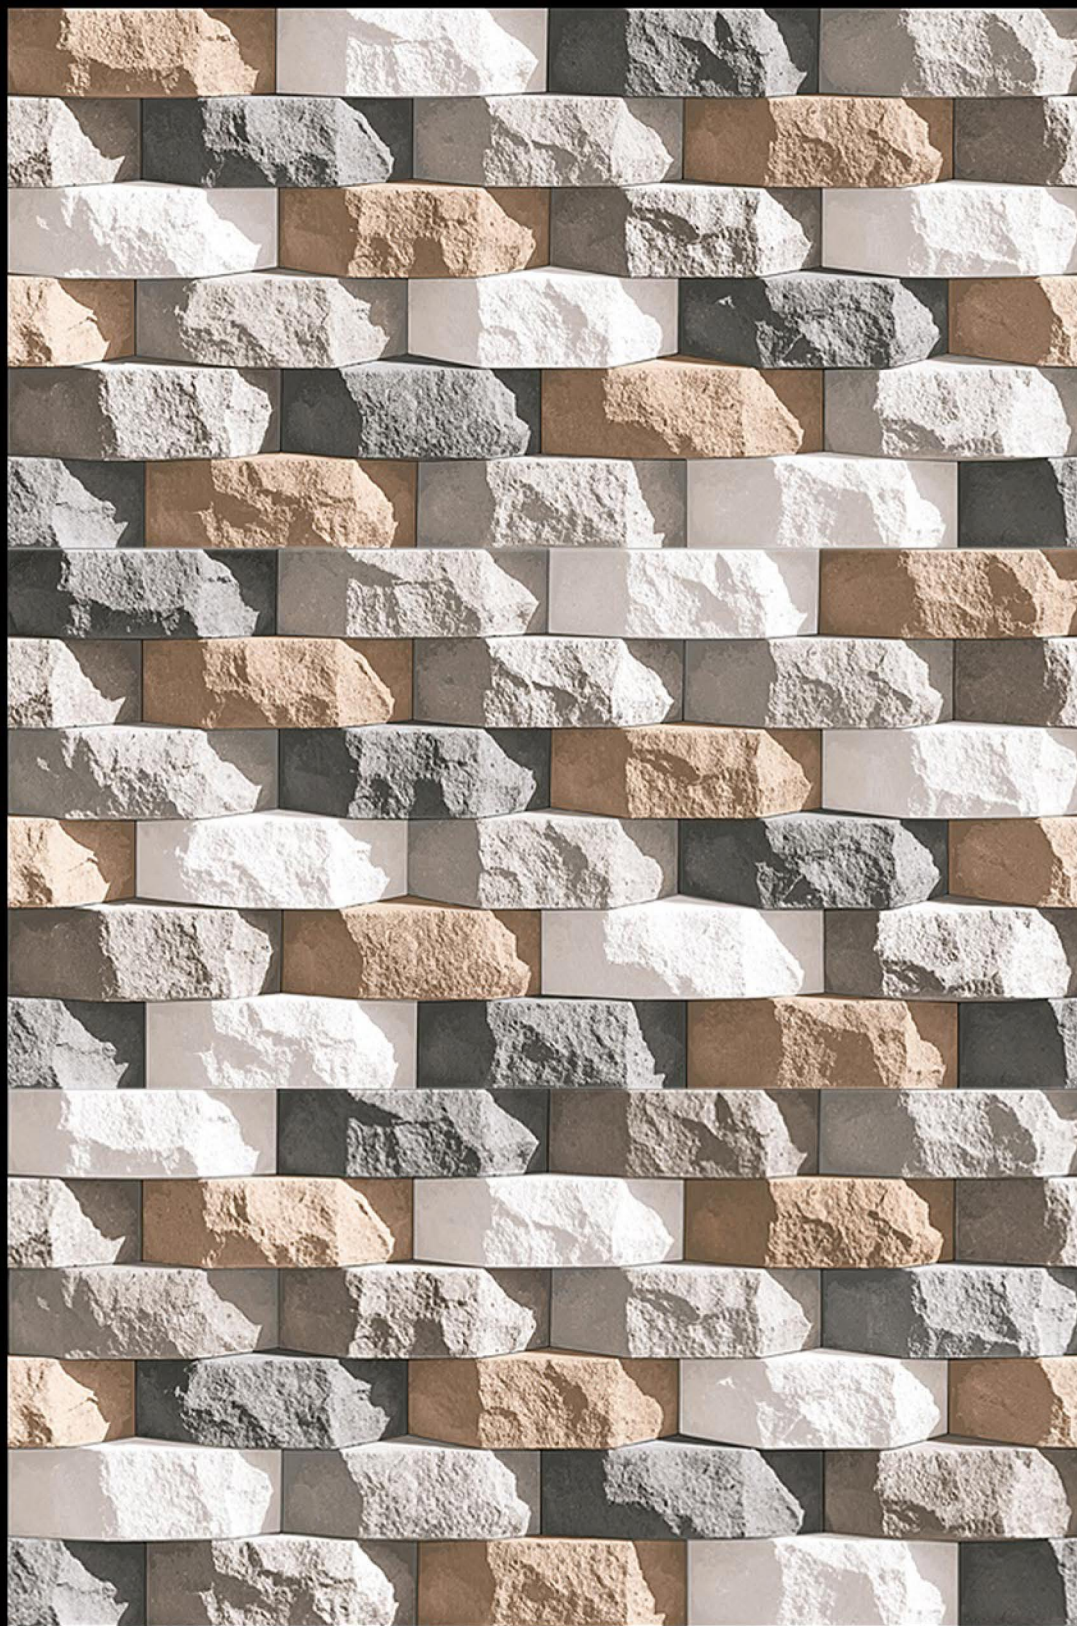

High Depth
Elevation

300x
600mm

ESTONIA - 01

HIGH-DEEP
PUNCH

NATURAL
LOOK

DURABLE
BODY