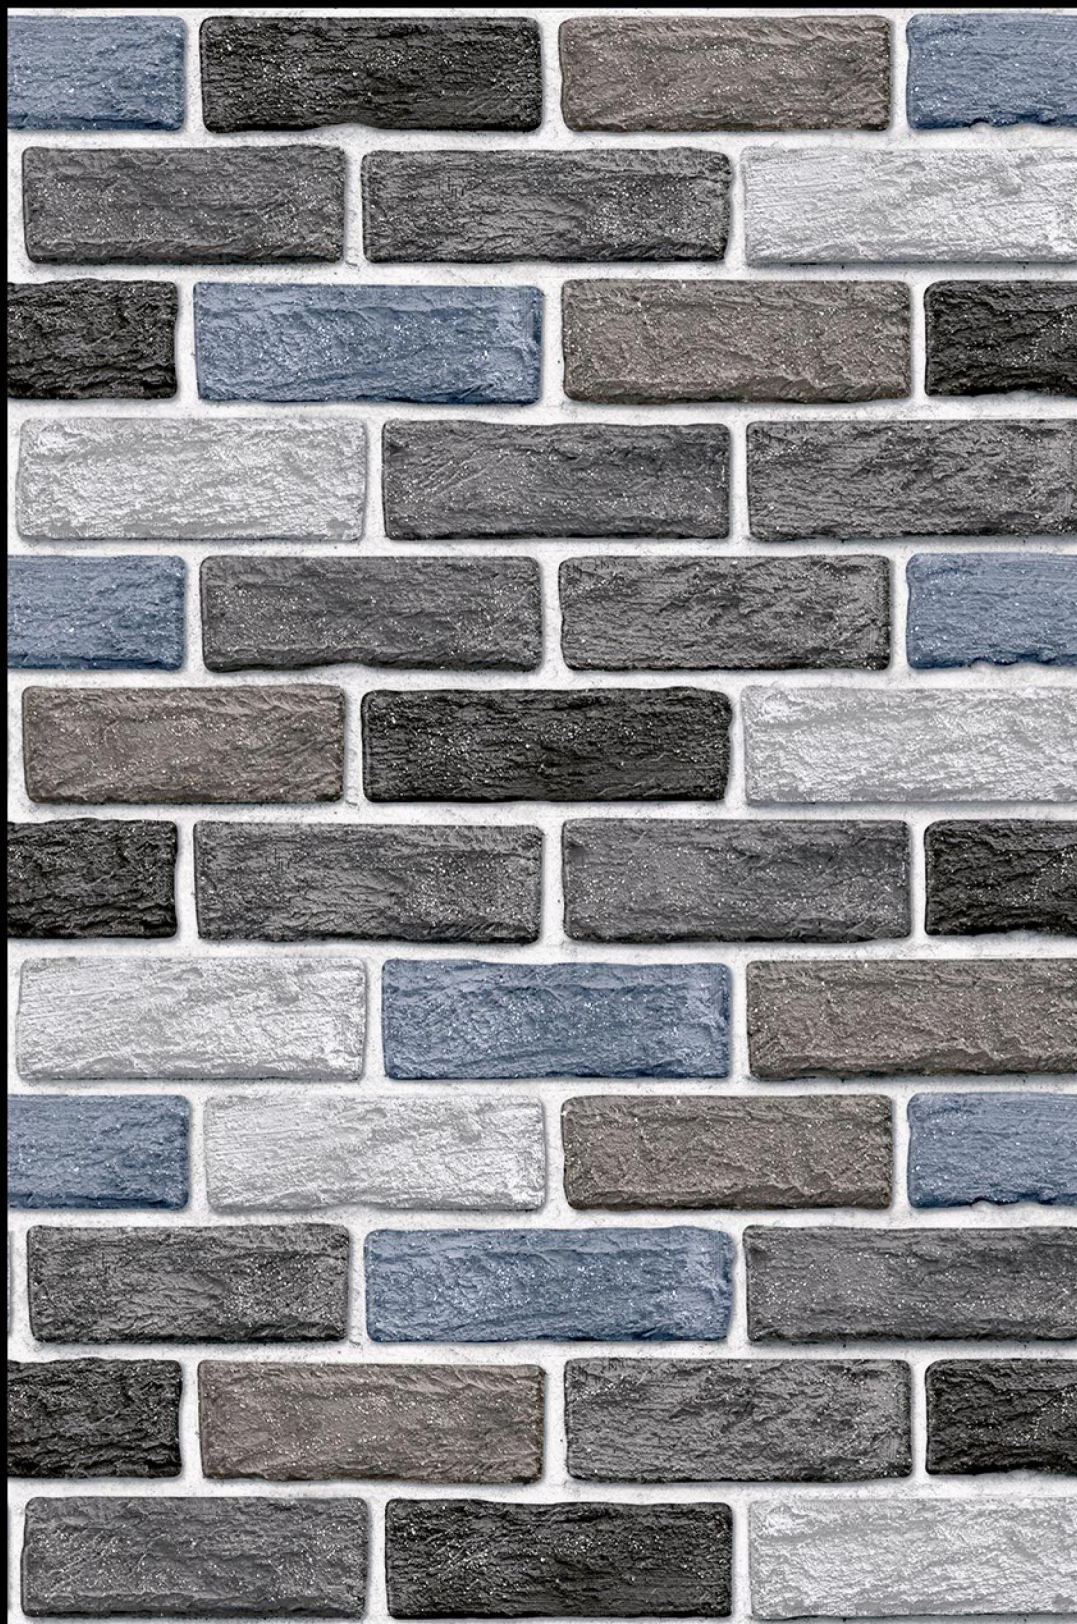

High Depth
Elevation

300x
600mm

AUSTRIA - 01

HIGH-DEEP
PUNCH

NATURAL
LOOK

DURABLE
BODY