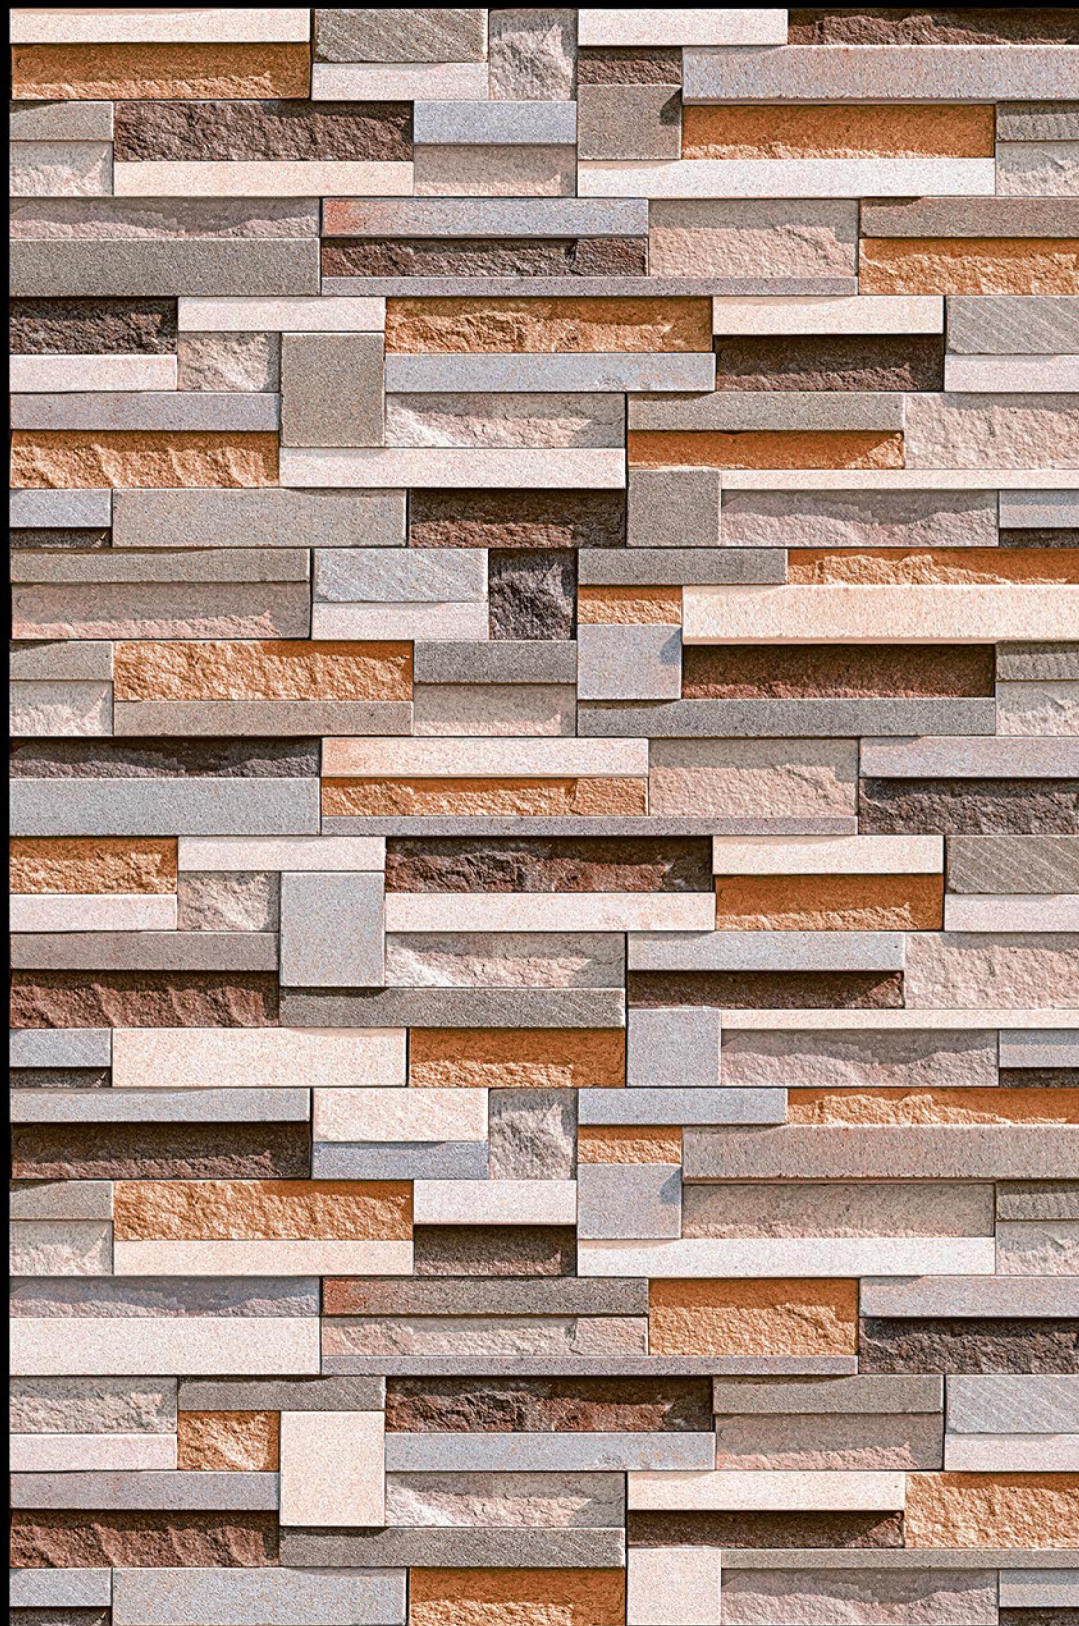

High Depth
Elevation

300x
600mm

CROATIA - 04

HIGH-DEEP
PUNCH

NATURAL
LOOK

DURABLE
BODY

High Depth
Elevation

300x
600mm