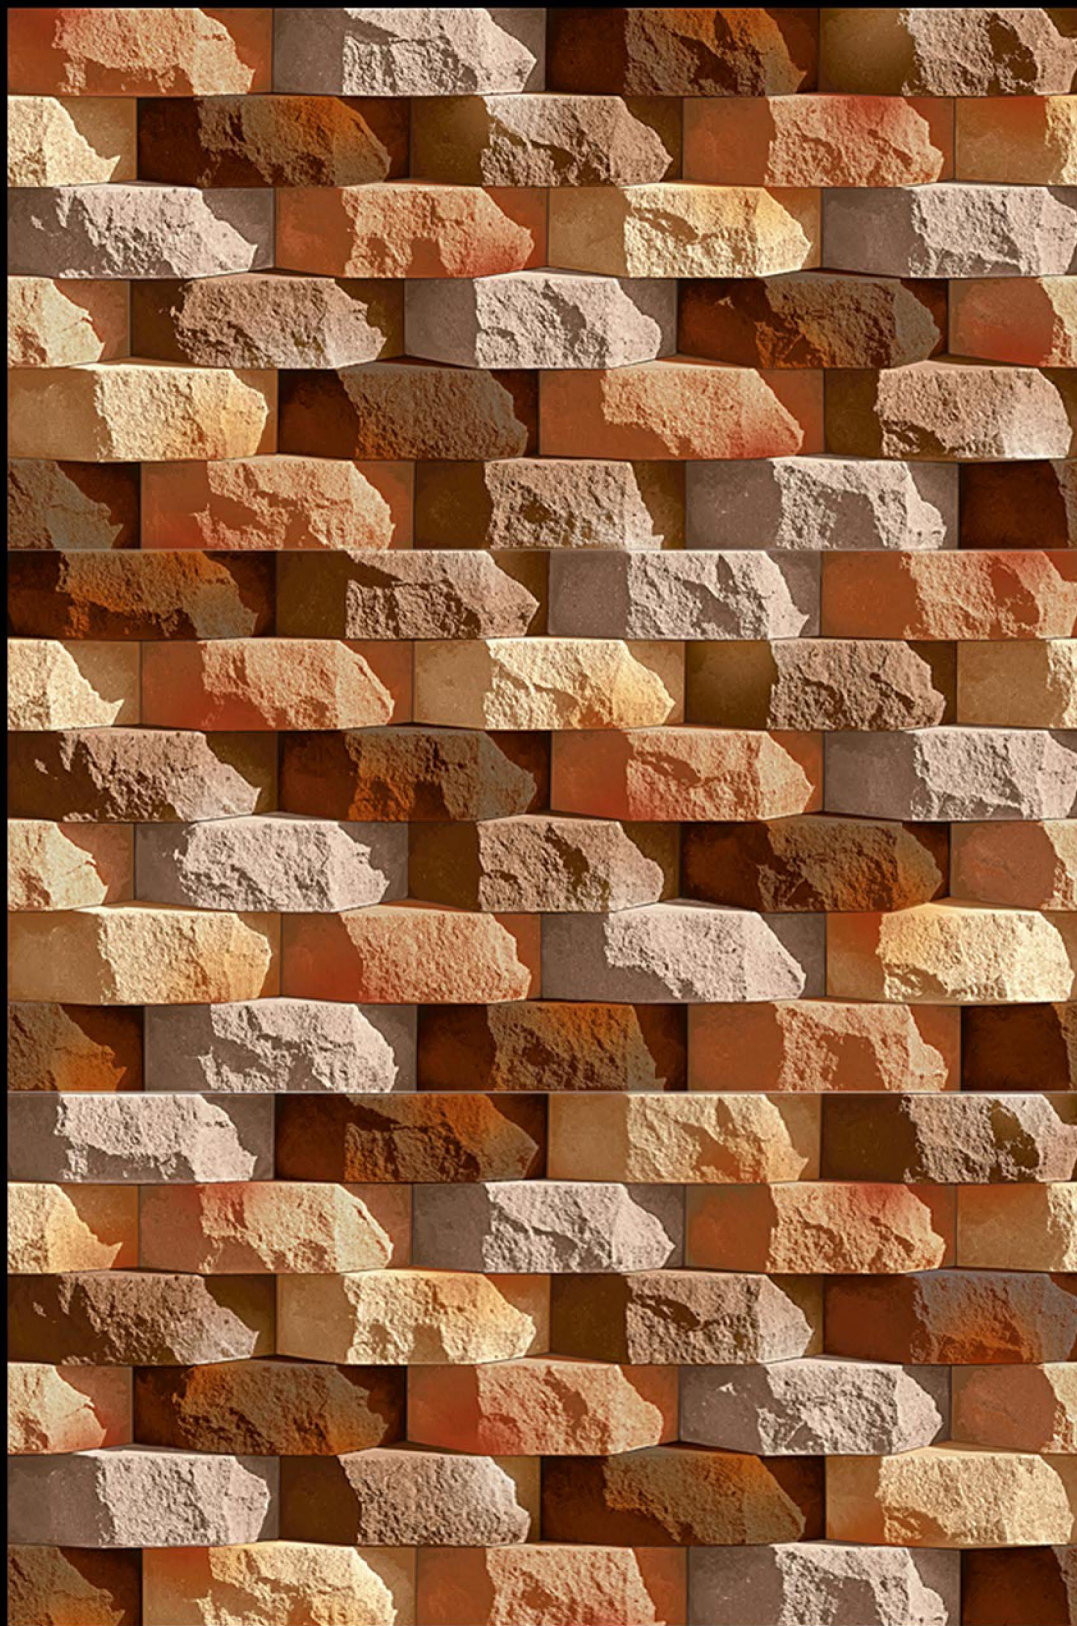

ESTONIA - 07

HIGH-DEEP
PUNCH

NATURAL
LOOK

DURABLE
BODY

High Depth
Elevation

300x
600mm

ESTONIA - 08

HIGH-DEEP
PUNCH